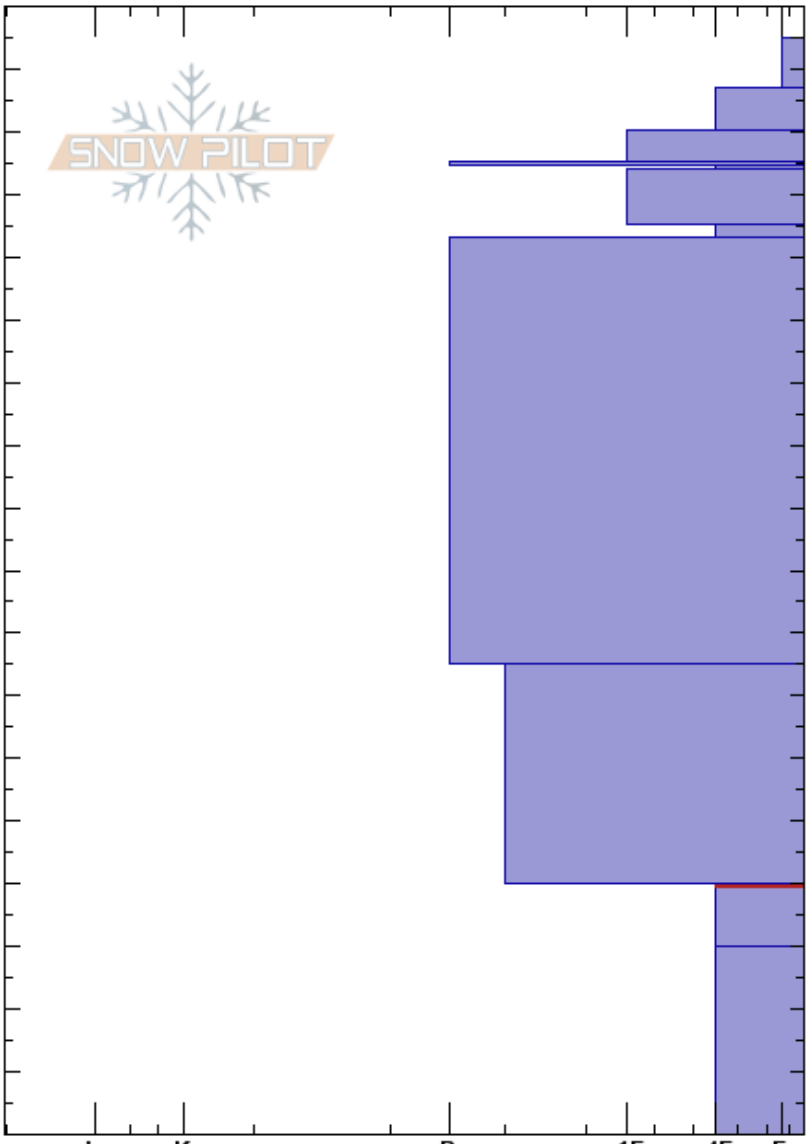

Shiktau N NTL  
 Front Range  
 CO  
 Elevation: 11997 ft  
 Aspect:  
 Specifics:

Jason Konigsberg  
 03/11/2021 - 12:00pm  
 Co-ord: 39.68923N, -105.86233W  
 Slope Angle:  
 Wind Loading:

Stability: Good  
 Air Temperature:  
 Sky Cover:  
 Precipitation:  
 Wind:

HS:175  
 40-30cm:Problematic layer

Height (cm)	Crystal		$\rho$ kg/m <sup>3</sup>	Stability tests & Layer comments
	Form	Size		
175	+			
170	/			
160	/			
155	⊙			CT10, RP @154.5cm ECTN12 @154.5cm
150	□	0.3		
140	•			
135	□	0.3		
110	•			
60	□			
40	□	2		
20	^	2.4		