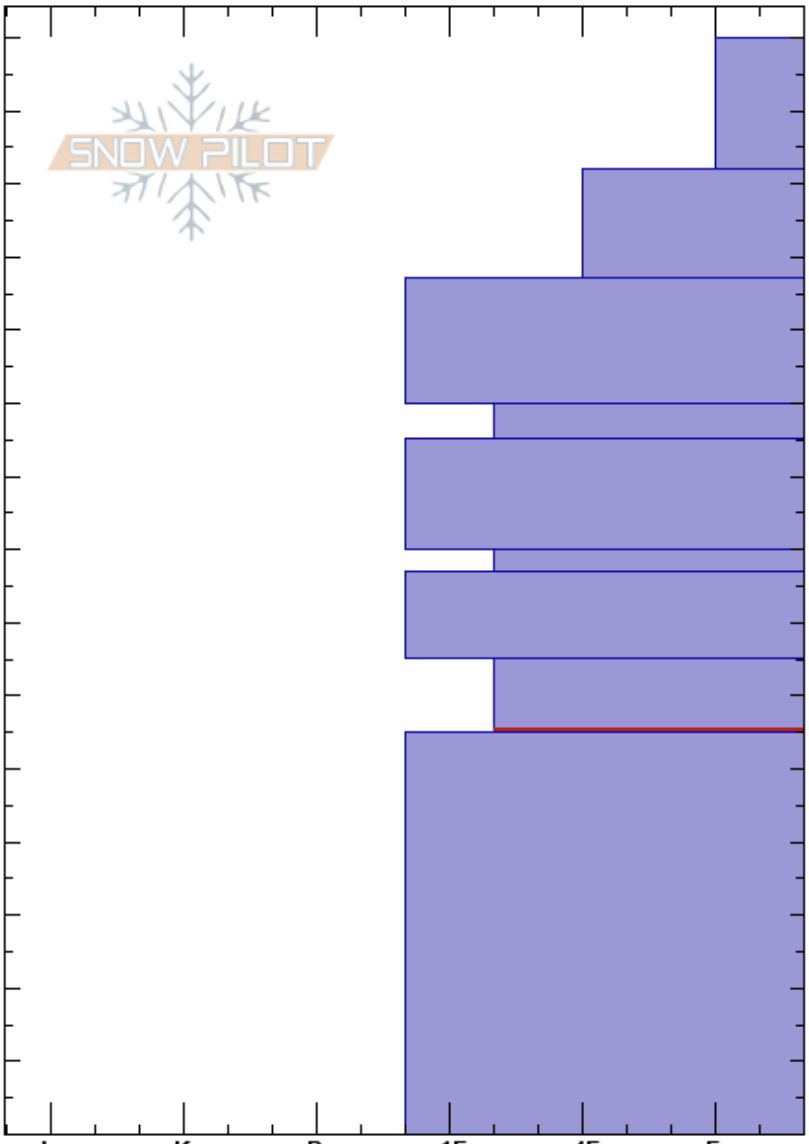

Mt Bole E Ridge
 Gallatin Range-N
 MT
 Elevation: 3032 m
 Aspect: E
 Specifics:

Erich Schreier
 03/11/2021 - 11:30am
 Co-ord: 45.41553N, -110.99506W
 Slope Angle: 28°
 Wind Loading:

Stability:
 Air Temperature: 2°C
 Sky Cover: CLR
 Precipitation: NO
 Wind:

HS:150
 65-55cm:Problematic layer

Depth (cm)	Crystal		Moisture	ρ kg/m ³	Stability tests & Layer comments
	Form	Size			
150					
140					
130					← ECTN2 @130cm New snow
120					
110					
100					
90					
80					
70					
60					
55					← ECTN28 @55cm Q2 Shear
50					
40					
30					
20					
10					
0					

Notes: Total HS was 325cm, pit was dug to 150cm.