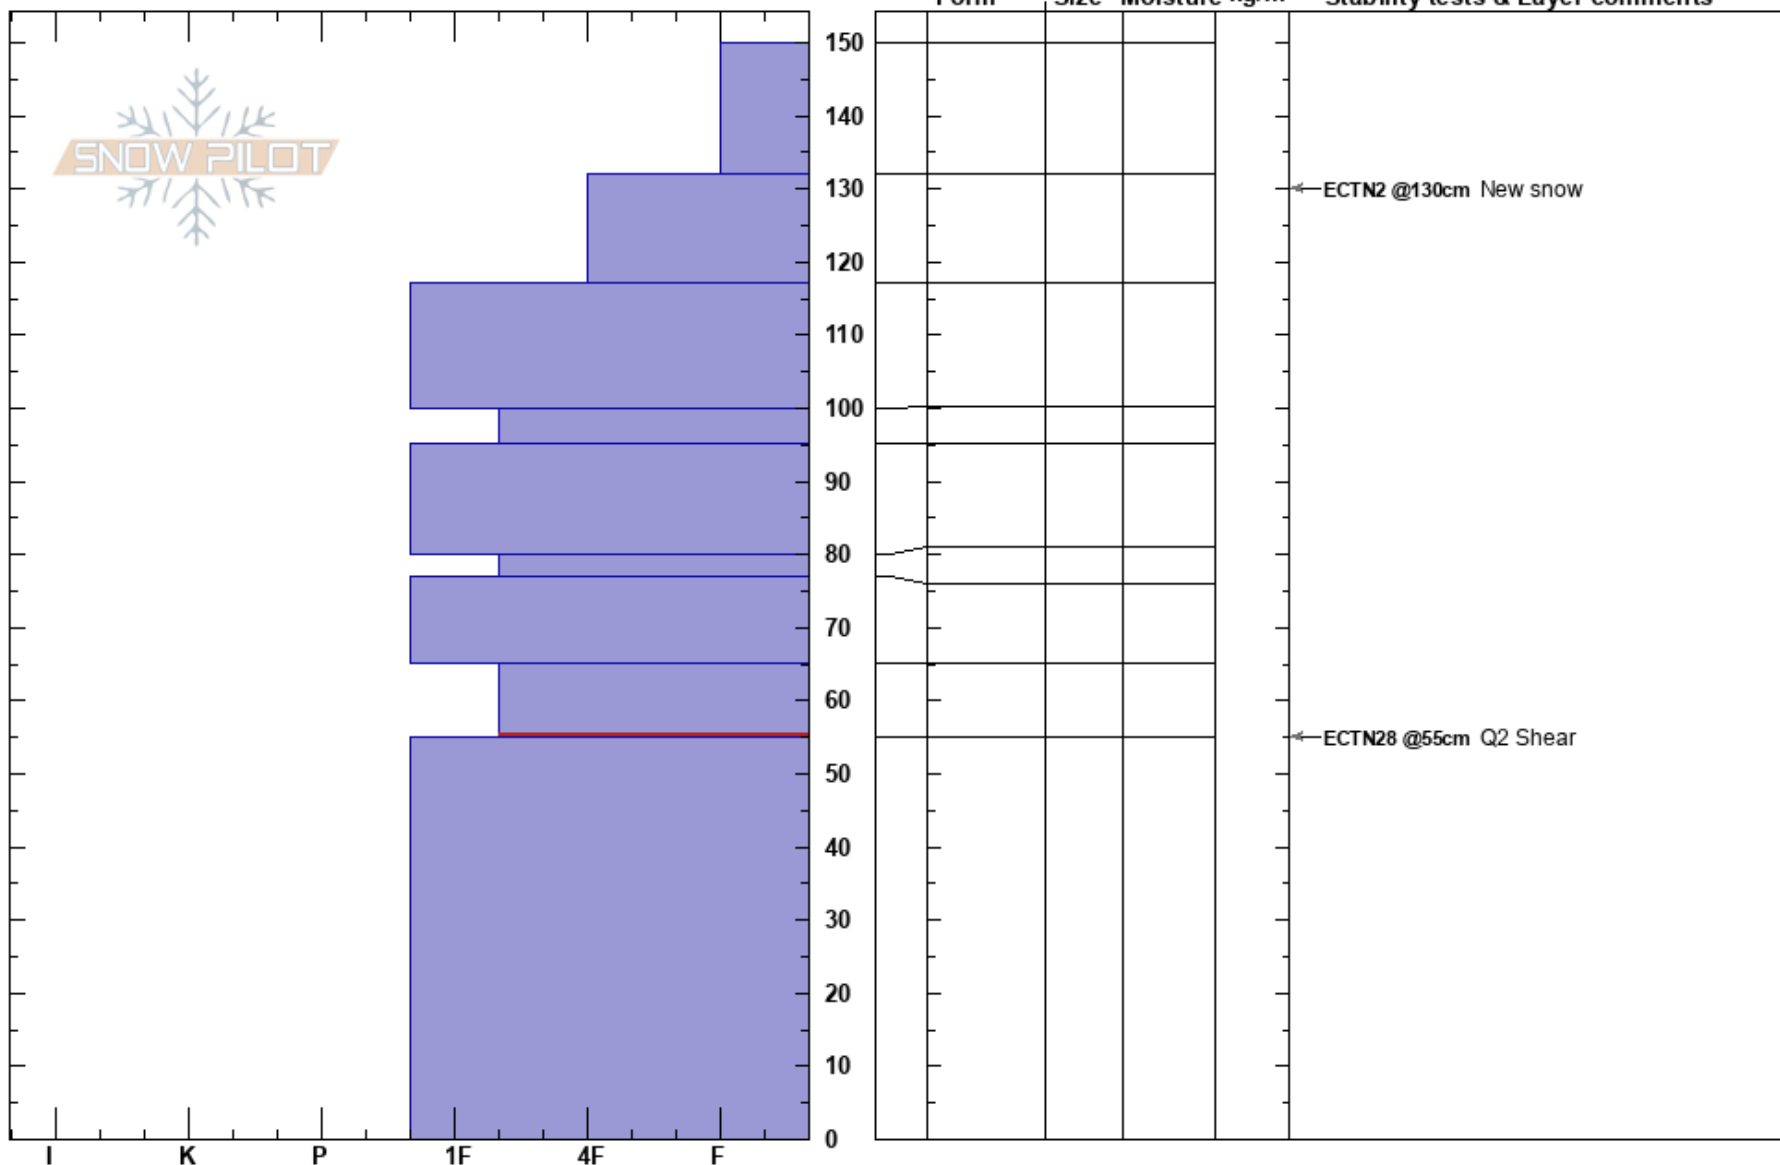

Mt Bole E Ridge  
 Gallatin Range-N  
 MT  
 Elevation: 3032 m  
 Aspect: E  
 Specifics:

Erich Schreier  
 03/11/2021 - 11:30am  
 Co-ord: 45.41553N, -110.99506W  
 Slope Angle: 28°  
 Wind Loading:

Stability:  
 Air Temperature: 2°C  
 Sky Cover: CLR  
 Precipitation: NO  
 Wind:

HS:150  
 65-55cm:Problematic layer

Notes: Total HS was 325cm, pit was dug to 150cm.