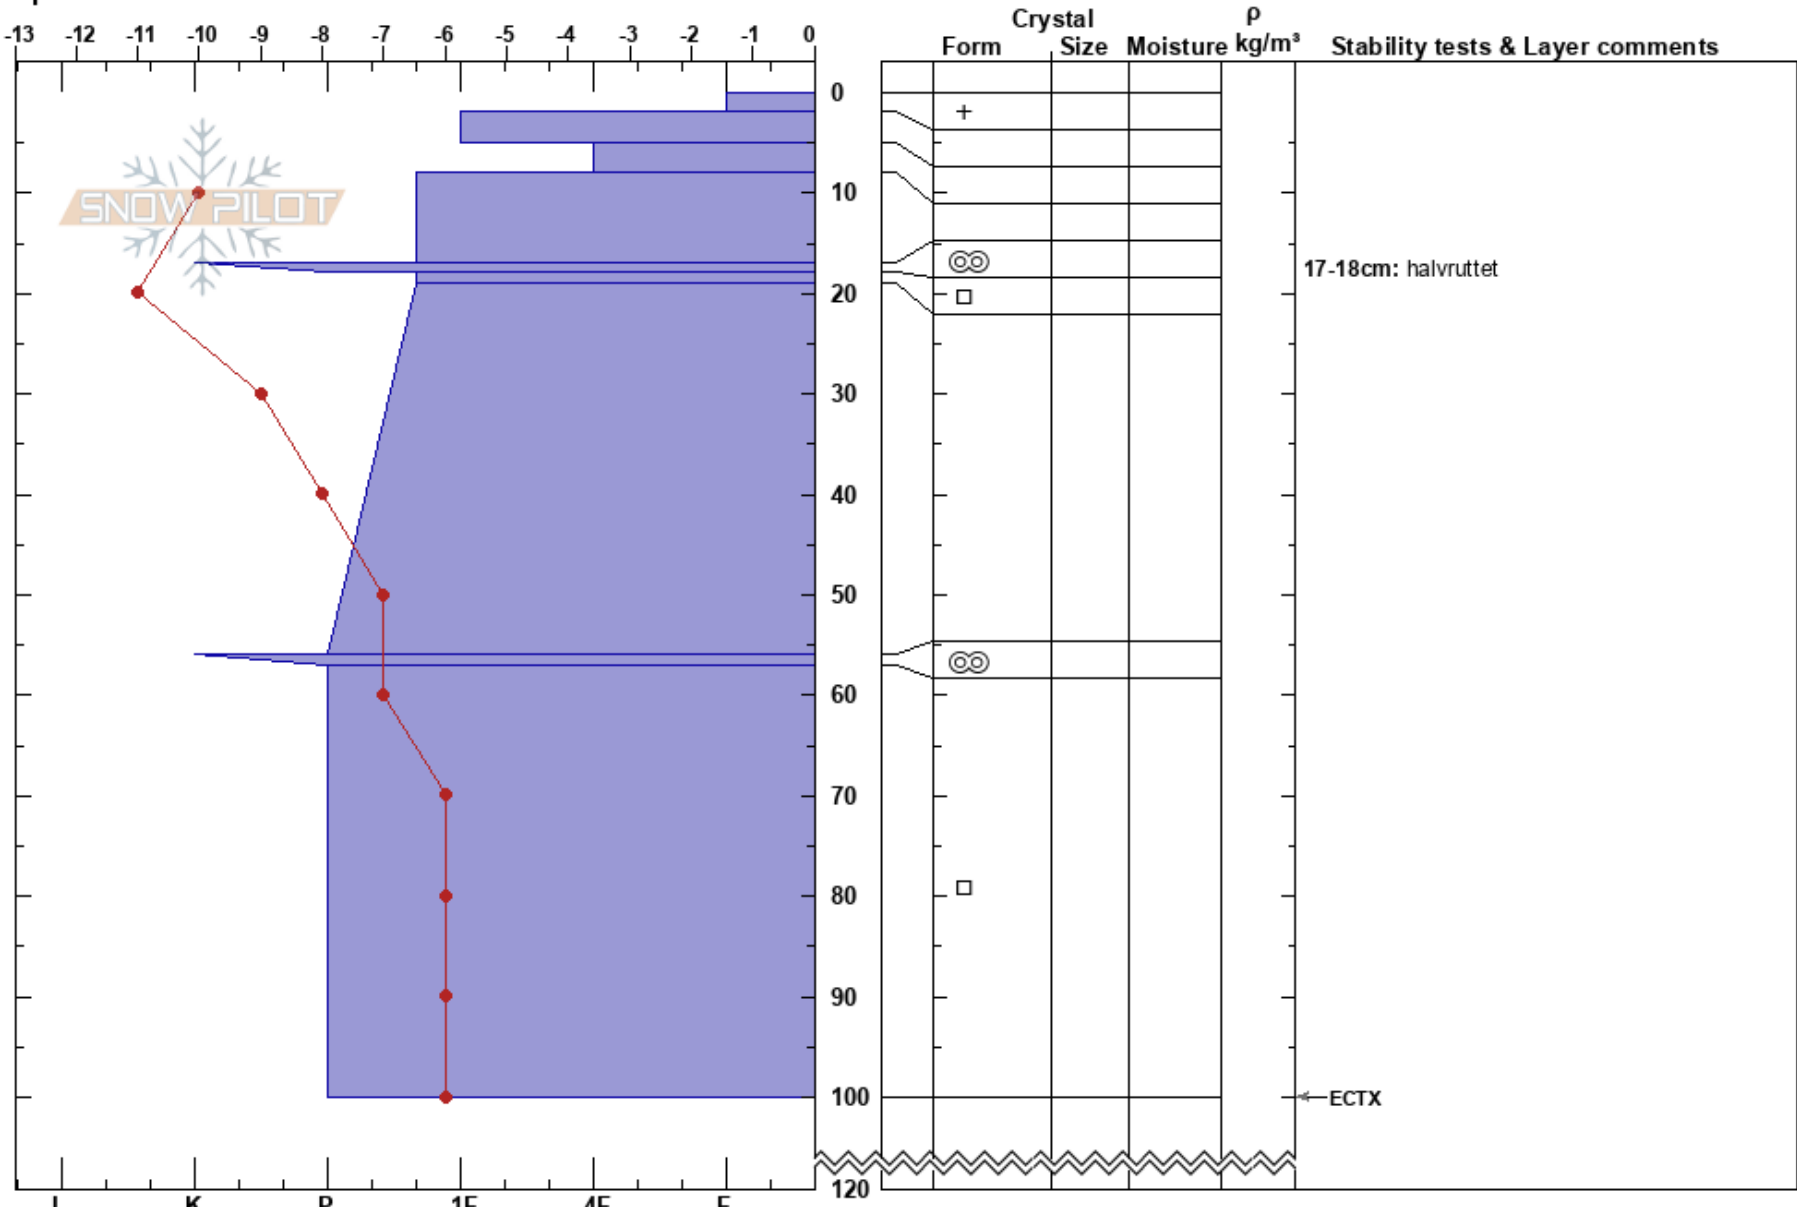

kaskasatjåkka fot
 Kebnekaise
 Sweden
 Elevation: 1300 m
 Aspect: S
 Specifics:

Trygve Tirén
 11/03/2021 - 10:30
 Co-ord:
 Slope Angle: 25°
 Wind Loading:

Stability: **HS:120**
 Air Temperature: -9°C PF:25
 Sky Cover: FEW
 Precipitation: NO
 Wind: Calm
 17-18cm: halvruttet
 56-57cm: Problematic layer

Notes: läsidan på stenig rygg