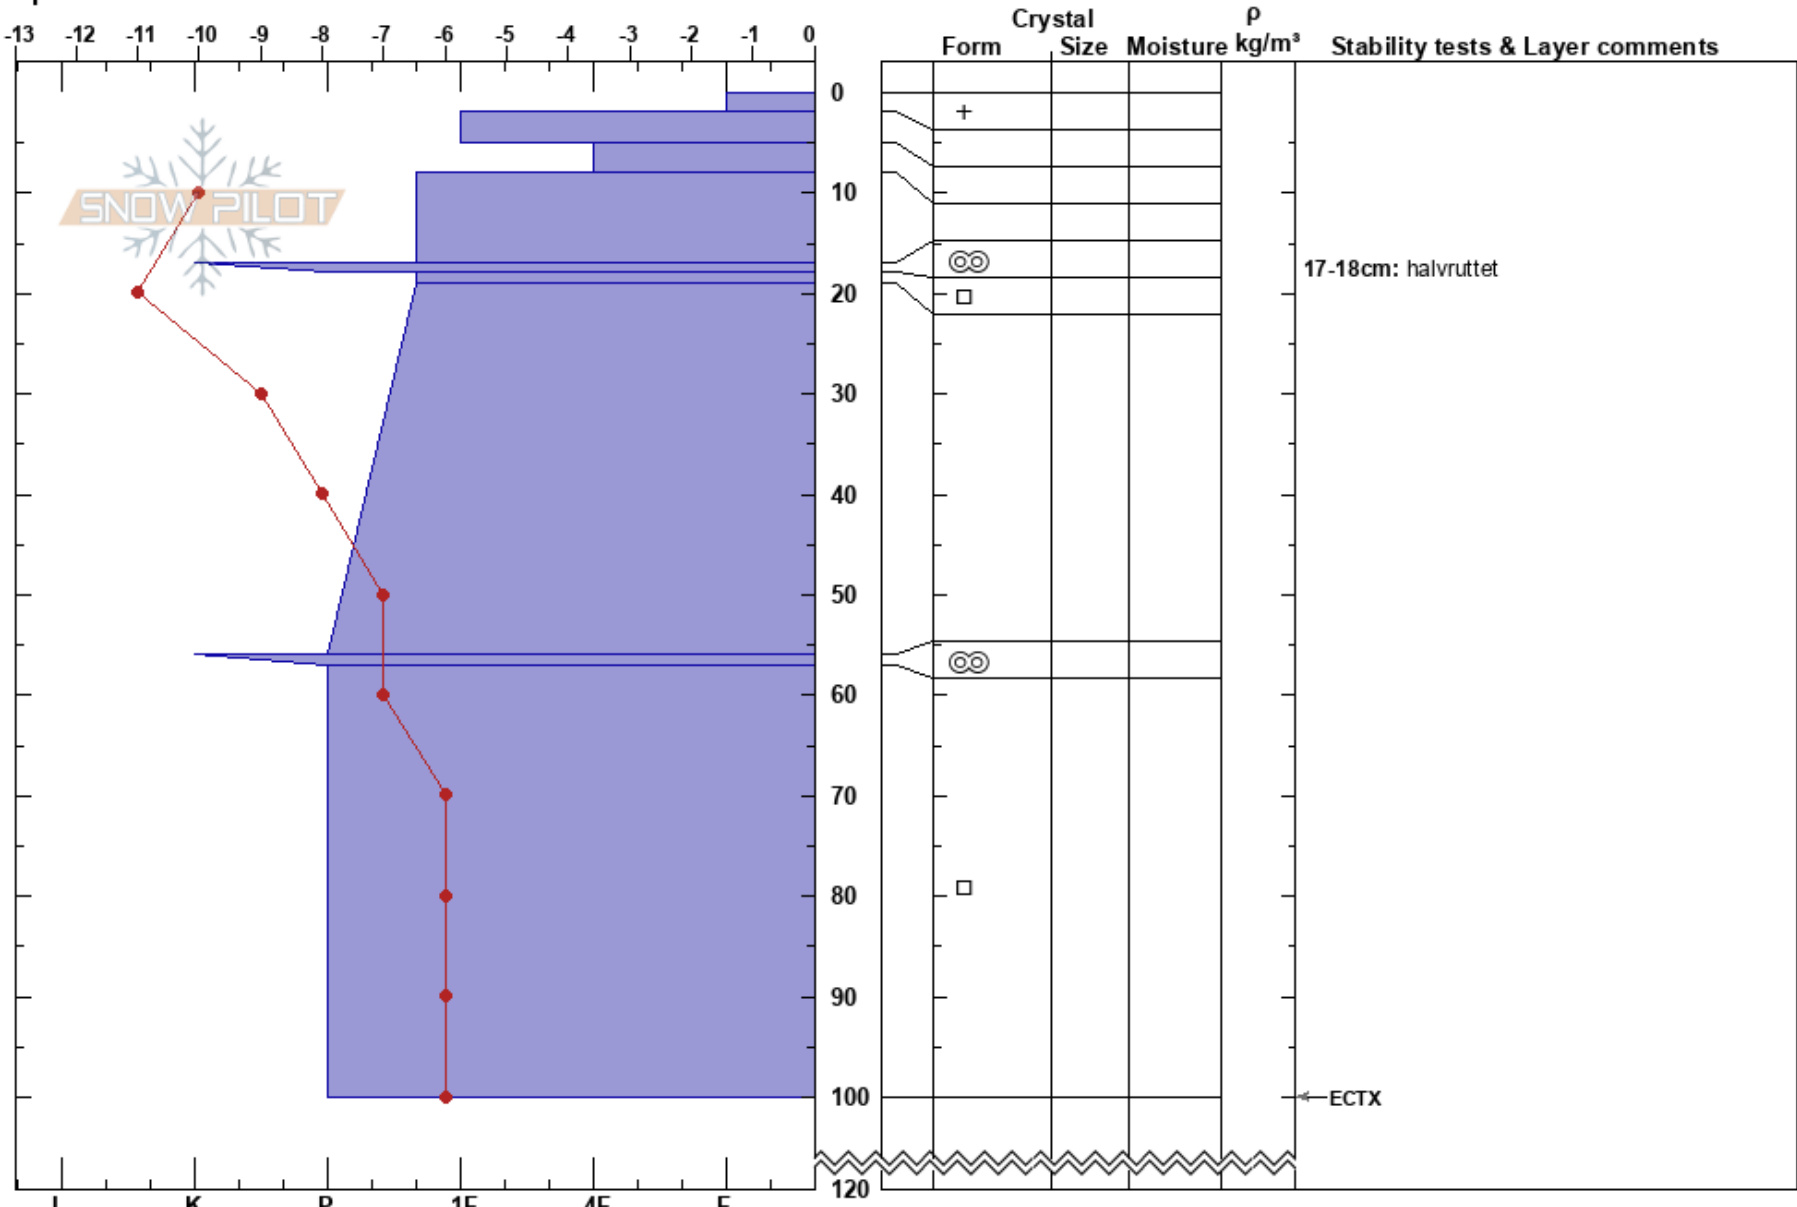

kaskasatjåkka fot  
 Kebnekaise  
 Sweden  
 Elevation: 1300 m  
 Aspect: S  
 Specifics:

Trygve Tirén  
 11/03/2021 - 10:30  
 Co-ord:  
 Slope Angle: 25°  
 Wind Loading:

Stability: **HS:120**  
 Air Temperature: -9°C PF:25  
 Sky Cover: FEW  
 Precipitation: NO  
 Wind: Calm  
 17-18cm: halvruttet  
 56-57cm: Problematic layer

Notes: läsidan på stenig rygg