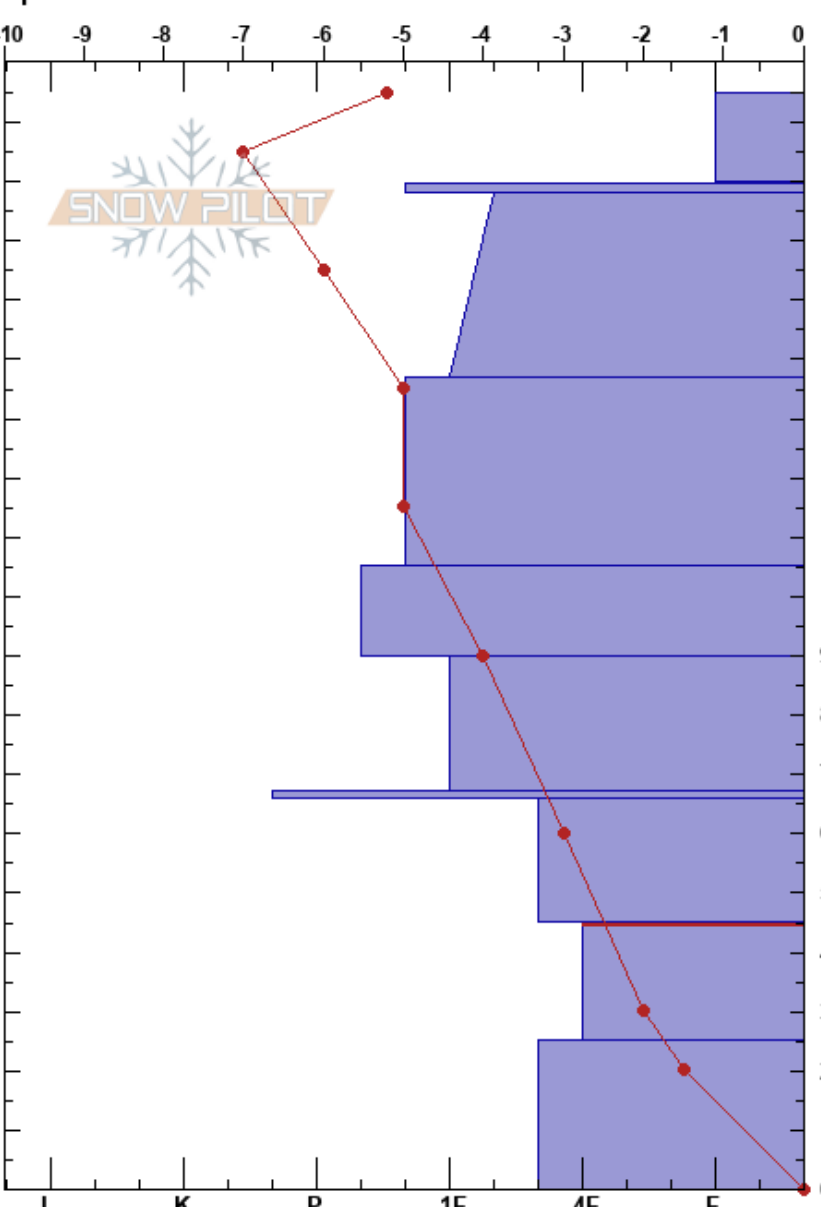

Teepee Wilderness  
 Madison Range-S  
 MT  
 Elevation: 9215 ft  
 Aspect: 80°  
 Specifics:

Dave Zinn  
 03/10/2021 - 11:00am  
 Co-ord: 44.91618N, -111.16512W  
 Slope Angle: 30°  
 Wind Loading: no

Stability: Good  
 Air Temperature: -6°C  
 Sky Cover: BKN  
 Precipitation: NO  
 Wind: Calm  
 HS:185  
 Layer Notes:  
 45-25cm: Problematic layer

Elevation (m)	Crystal		Moisture	$\rho$ kg/m <sup>3</sup>	Stability tests & Layer comments
	Form	Size			
185					
180	+				
170	⊠ (V)	2(4)			
160	⊙⊙				
150	•	1			
140					
130					
120	•	1			
110					
100	⊠	1.5			
90					
80	⊠	2			
70	⊙⊙				
60					
50	⊠	4.6			
45					← ECTP30 @45cm
40	^	4.8			
30					
20	^	4.8			
10					
0					