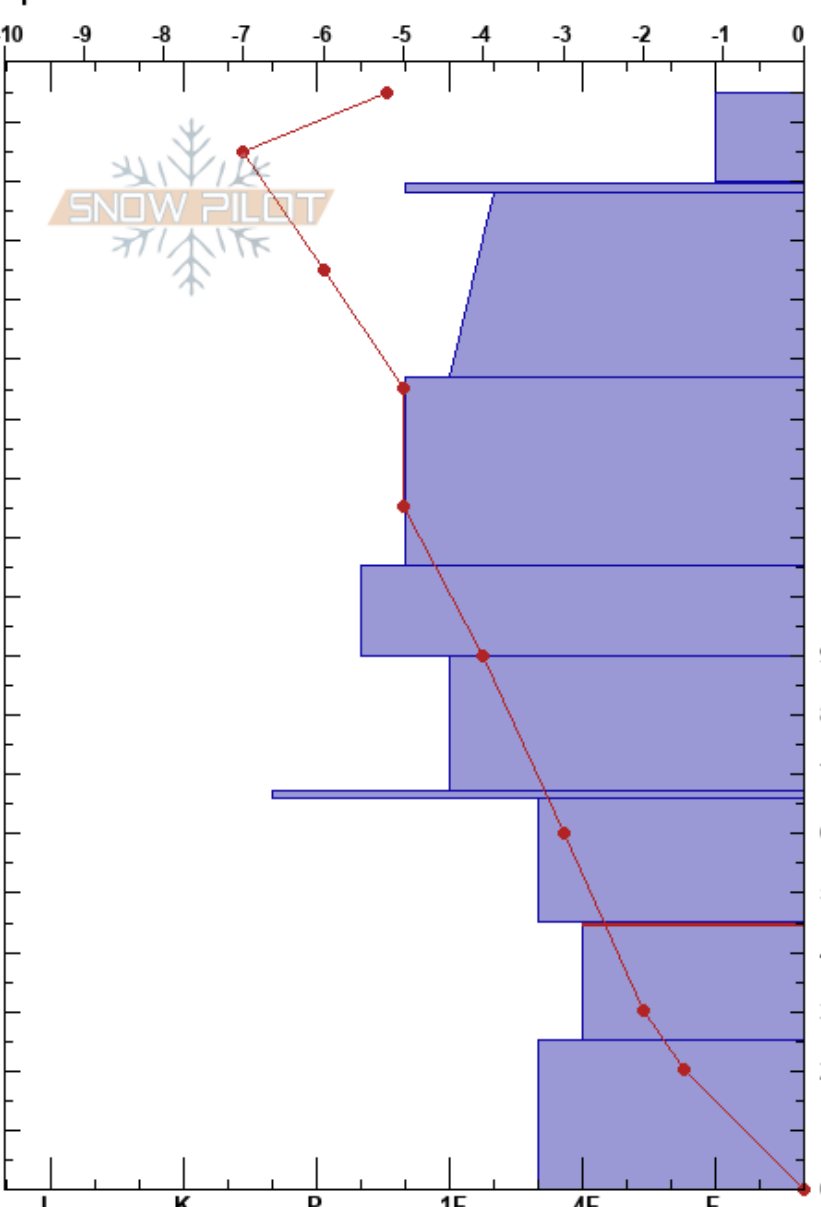

Teepee Wilderness
 Madison Range-S
 MT
 Elevation: 9215 ft
 Aspect: 80°
 Specifics:

Dave Zinn
 03/10/2021 - 11:00am
 Co-ord: 44.91618N, -111.16512W
 Slope Angle: 30°
 Wind Loading: no

Stability: Good
 Air Temperature: -6°C
 Sky Cover: BKN
 Precipitation: NO
 Wind: Calm

HS:185
 Layer Notes:
 45-25cm: Problematic layer

Elevation (m)	Crystal		Moisture	ρ kg/m ³	Stability tests & Layer comments
	Form	Size			
185					
180	+				
170	⊠ (V)	2(4)			
160	⊙⊙				
150	•	1			
140					
130					
120	•	1			
110					
100	⊠	1.5			
90					
80	⊠	2			
70	⊙⊙				
60					
50	⊠	4.6			
45					← ECTP30 @45cm
40	^	4.8			
30					
20					
10	^	4.8			
0					