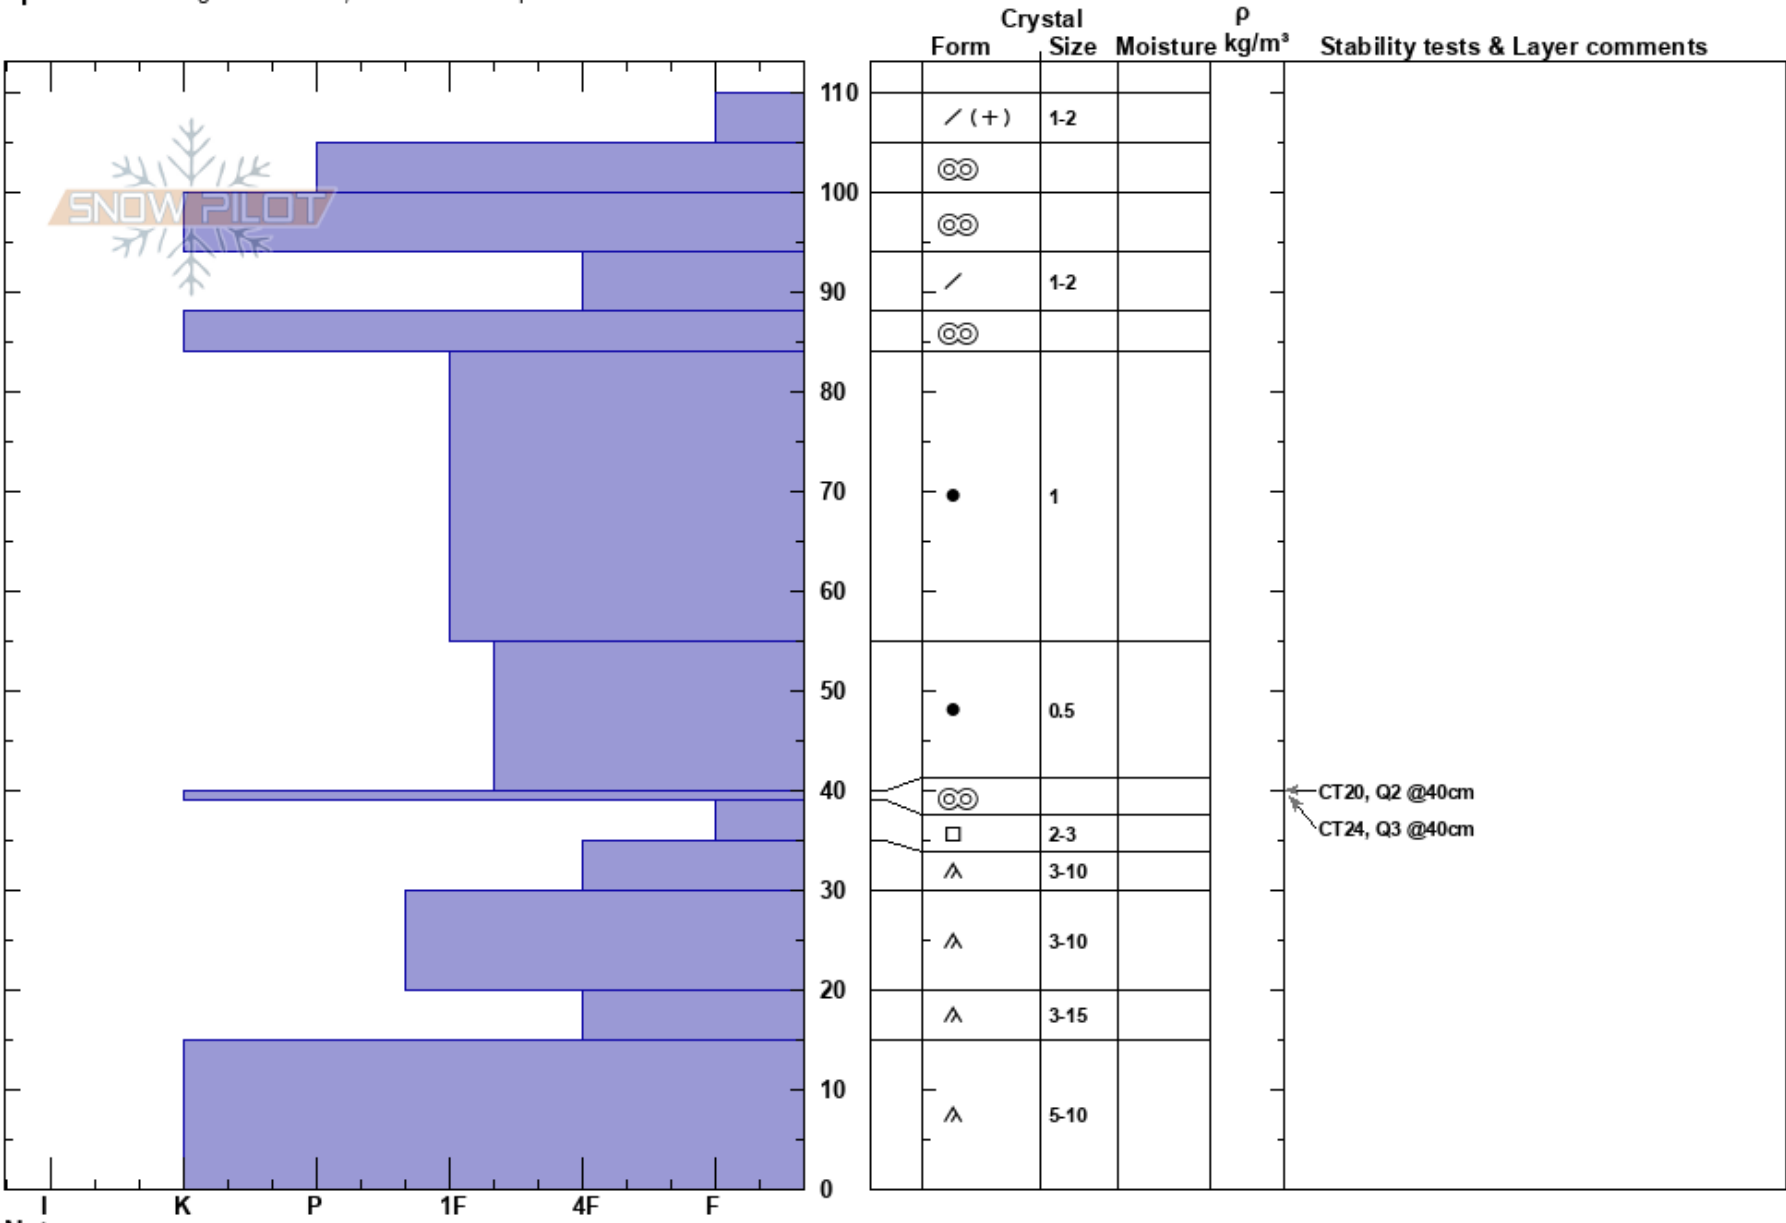

Mundy's South  
 Bridger Range  
 MT  
**Elevation:** 8600 ft  
**Aspect:** 75°  
**Specifics:** Pit dug in a Ski Area; Ski tracks on slope

Bridger Bowl  
 03/08/2021 - 9:30am  
**Co-ord:** 45.79972N, -110.93466W  
**Slope Angle:** 44°  
**Wind Loading:** previous

**Stability:**  
**Air Temperature:** HS:110  
**Sky Cover:** SCT  
**Precipitation:** NO  
**Wind:** SE Moderate  
**PF:**8  
**Layer Notes:**

**Notes:** Tim & Ty.