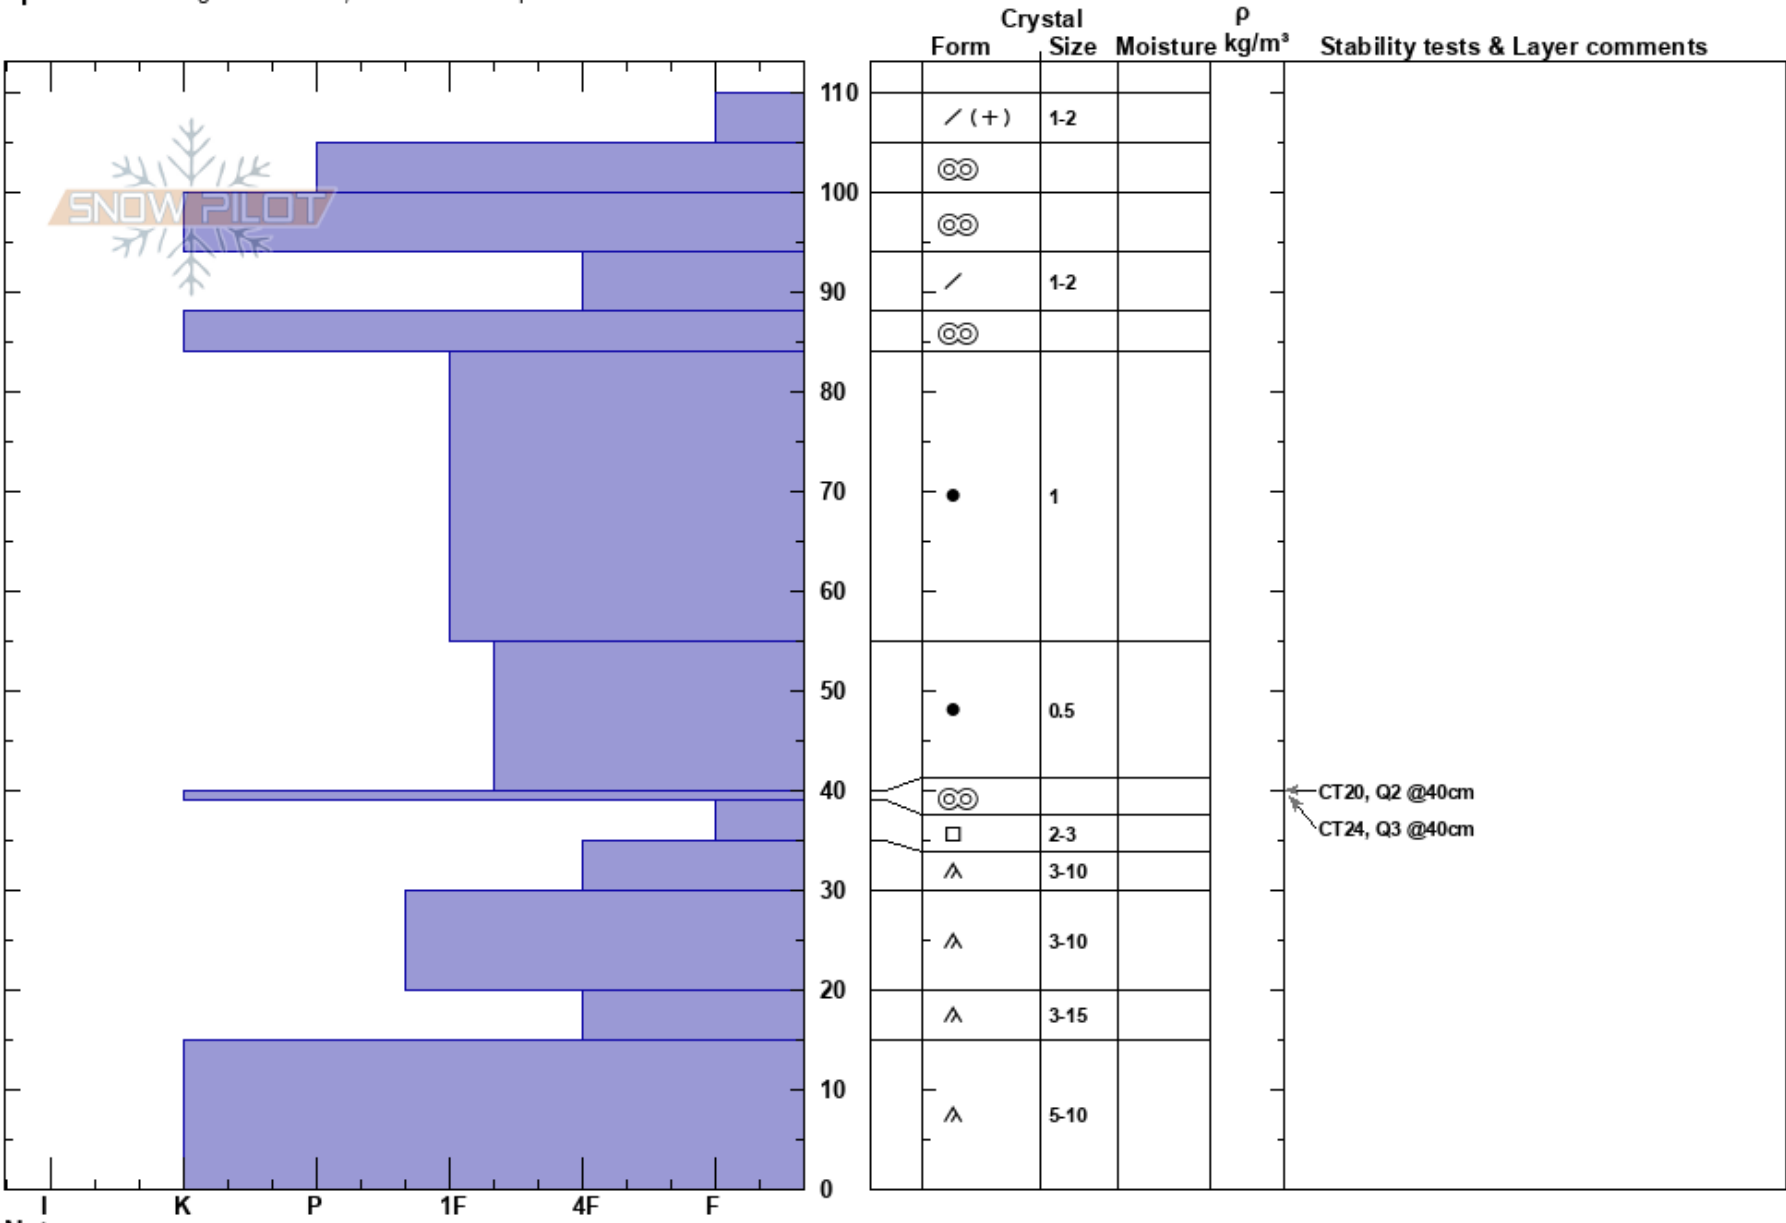

Mundy's South
 Bridger Range
 MT
 Elevation: 8600 ft
 Aspect: 75°
 Specifics: Pit dug in a Ski Area; Ski tracks on slope

Bridger Bowl
 03/08/2021 - 9:30am
 Co-ord: 45.79972N, -110.93466W
 Slope Angle: 44°
 Wind Loading: previous

Stability: **HS:110**
 Air Temperature: **PF:8**
 Sky Cover: SCT
 Precipitation: NO
 Wind: SE Moderate

Layer Notes:

Notes: Tim & Ty.