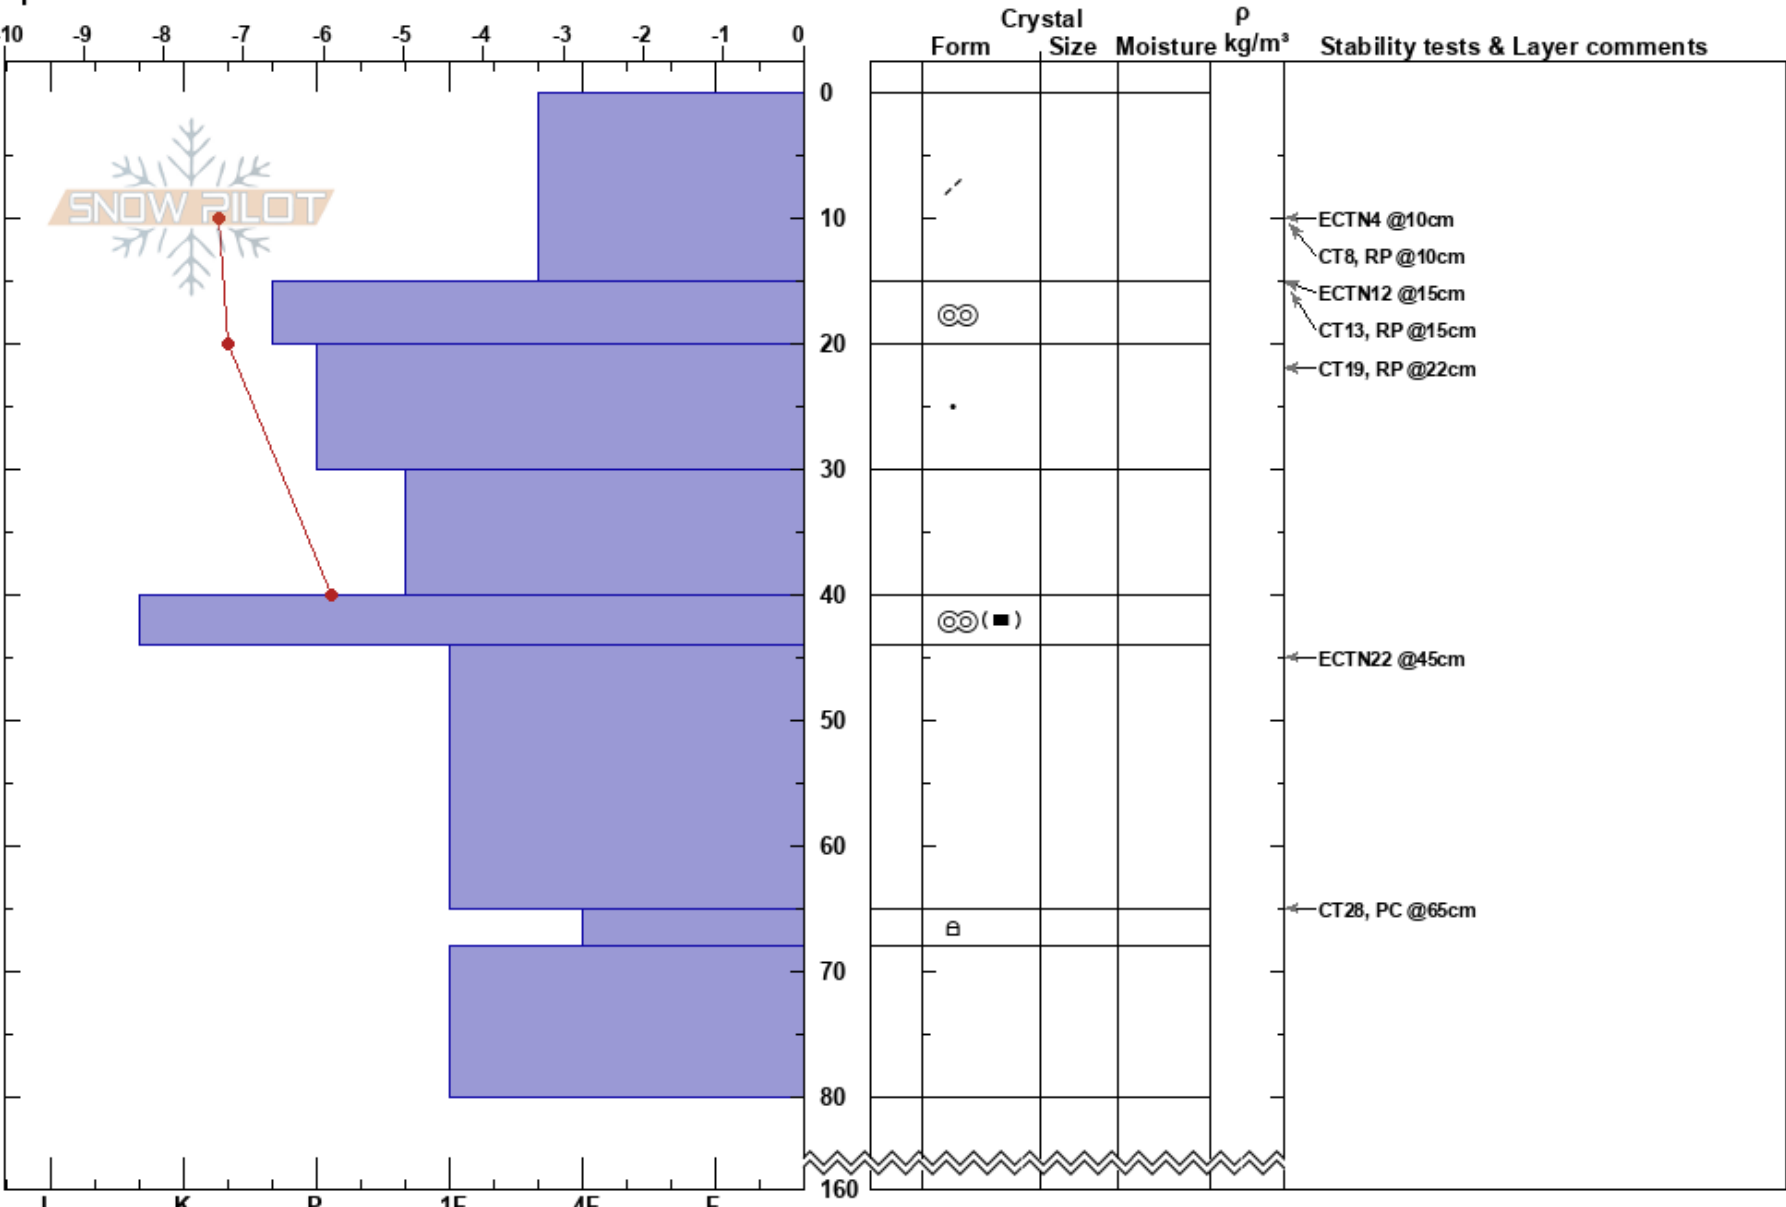

Traverse
 Kittelfjället
 Sweden
 Elevation: 890 m
 Aspect: SE
 Specifics:

Tyler Curtis
 08/03/2021 - 15:00
 Co-ord: 65.25780N, 15.47099E
 Slope Angle: 24°
 Wind Loading:

Stability:
 Air Temperature: -6.1°C PF:15
 Sky Cover: OVC
 Precipitation: S-1
 Wind: W Moderate

Layer Notes:

Notes: