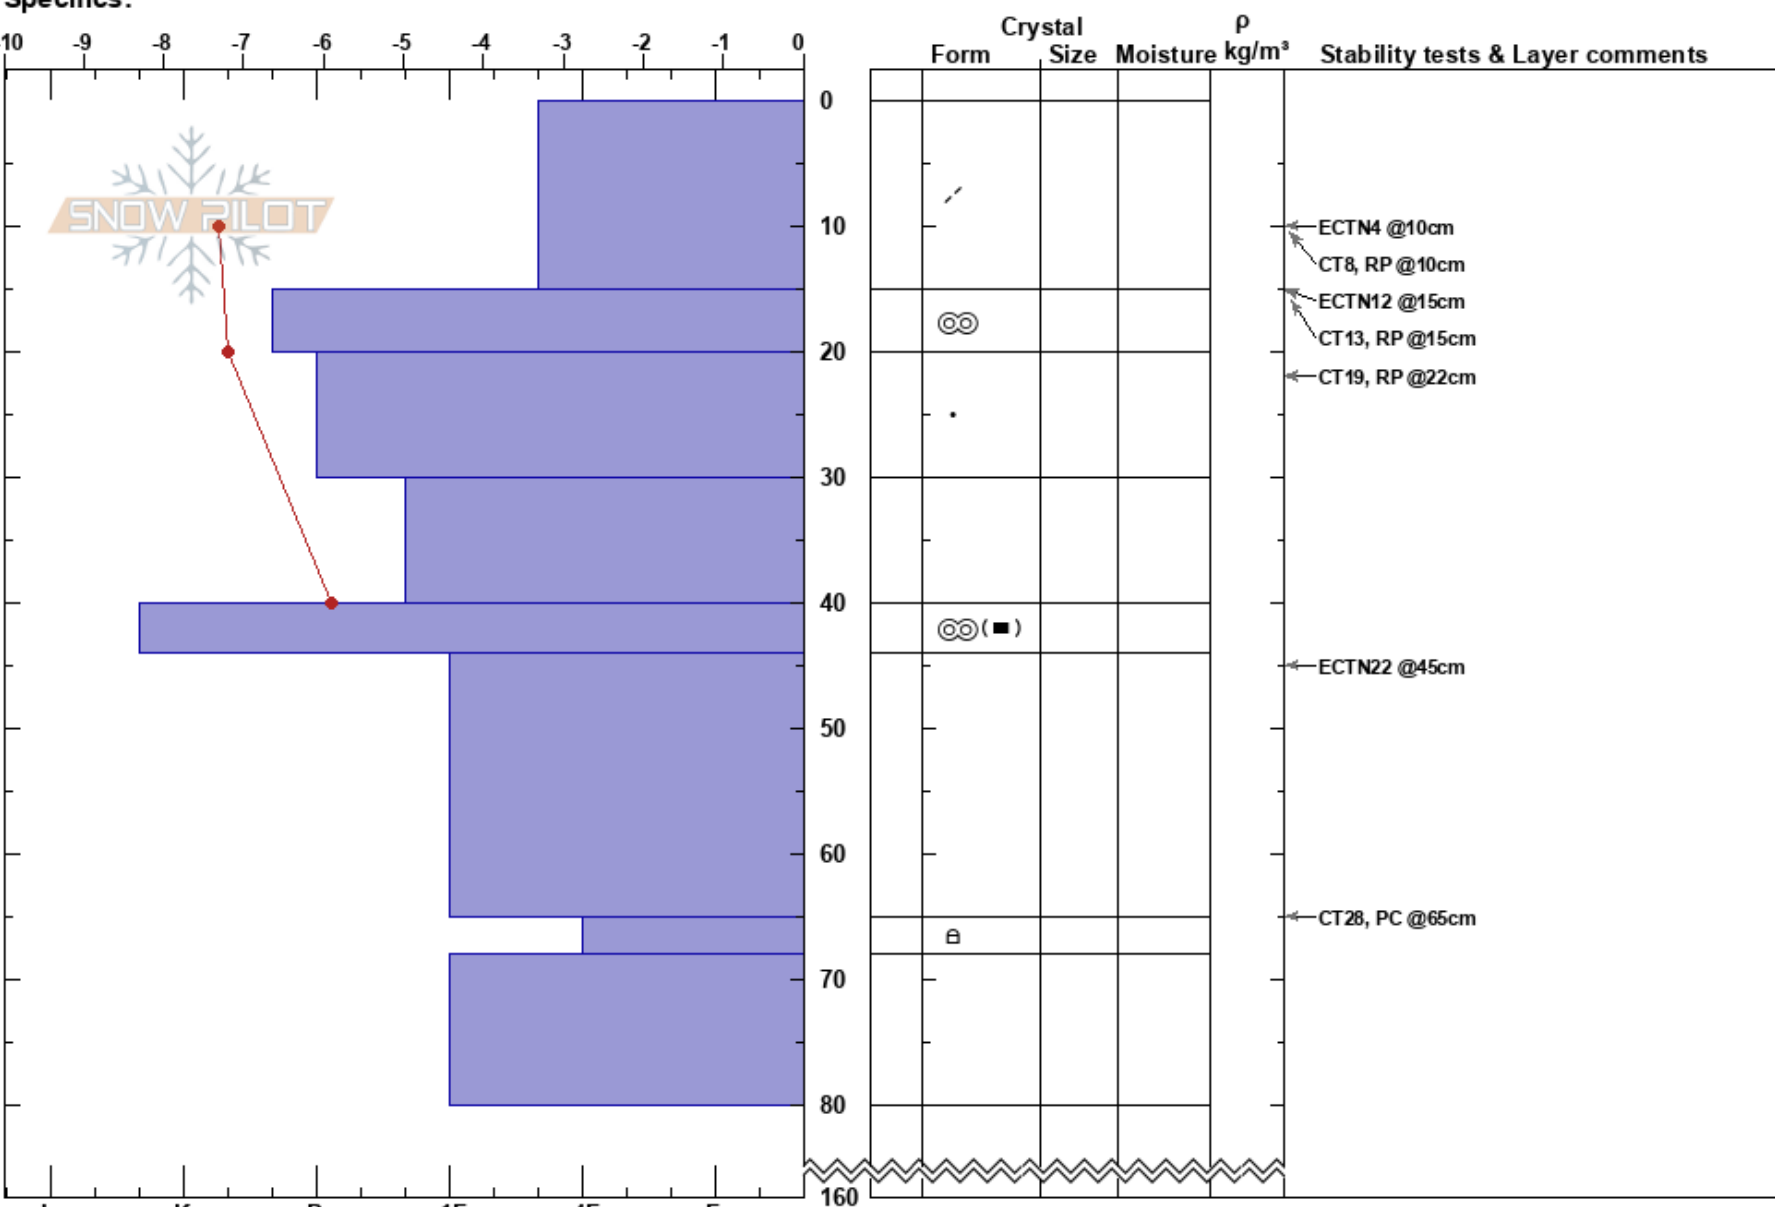

Traverse
 Kittelfjället
 Sweden
 Elevation: 890 m
 Aspect: SE
 Specifics:

Tyler Curtis
 08/03/2021 - 15:00
 Co-ord: 65.25780N, 15.47099E
 Slope Angle: 24°
 Wind Loading:

Stability:
 Air Temperature: -6.1°C PF:15
 Sky Cover: OVC
 Precipitation: S-1
 Wind: W Moderate

Layer Notes:

Notes: