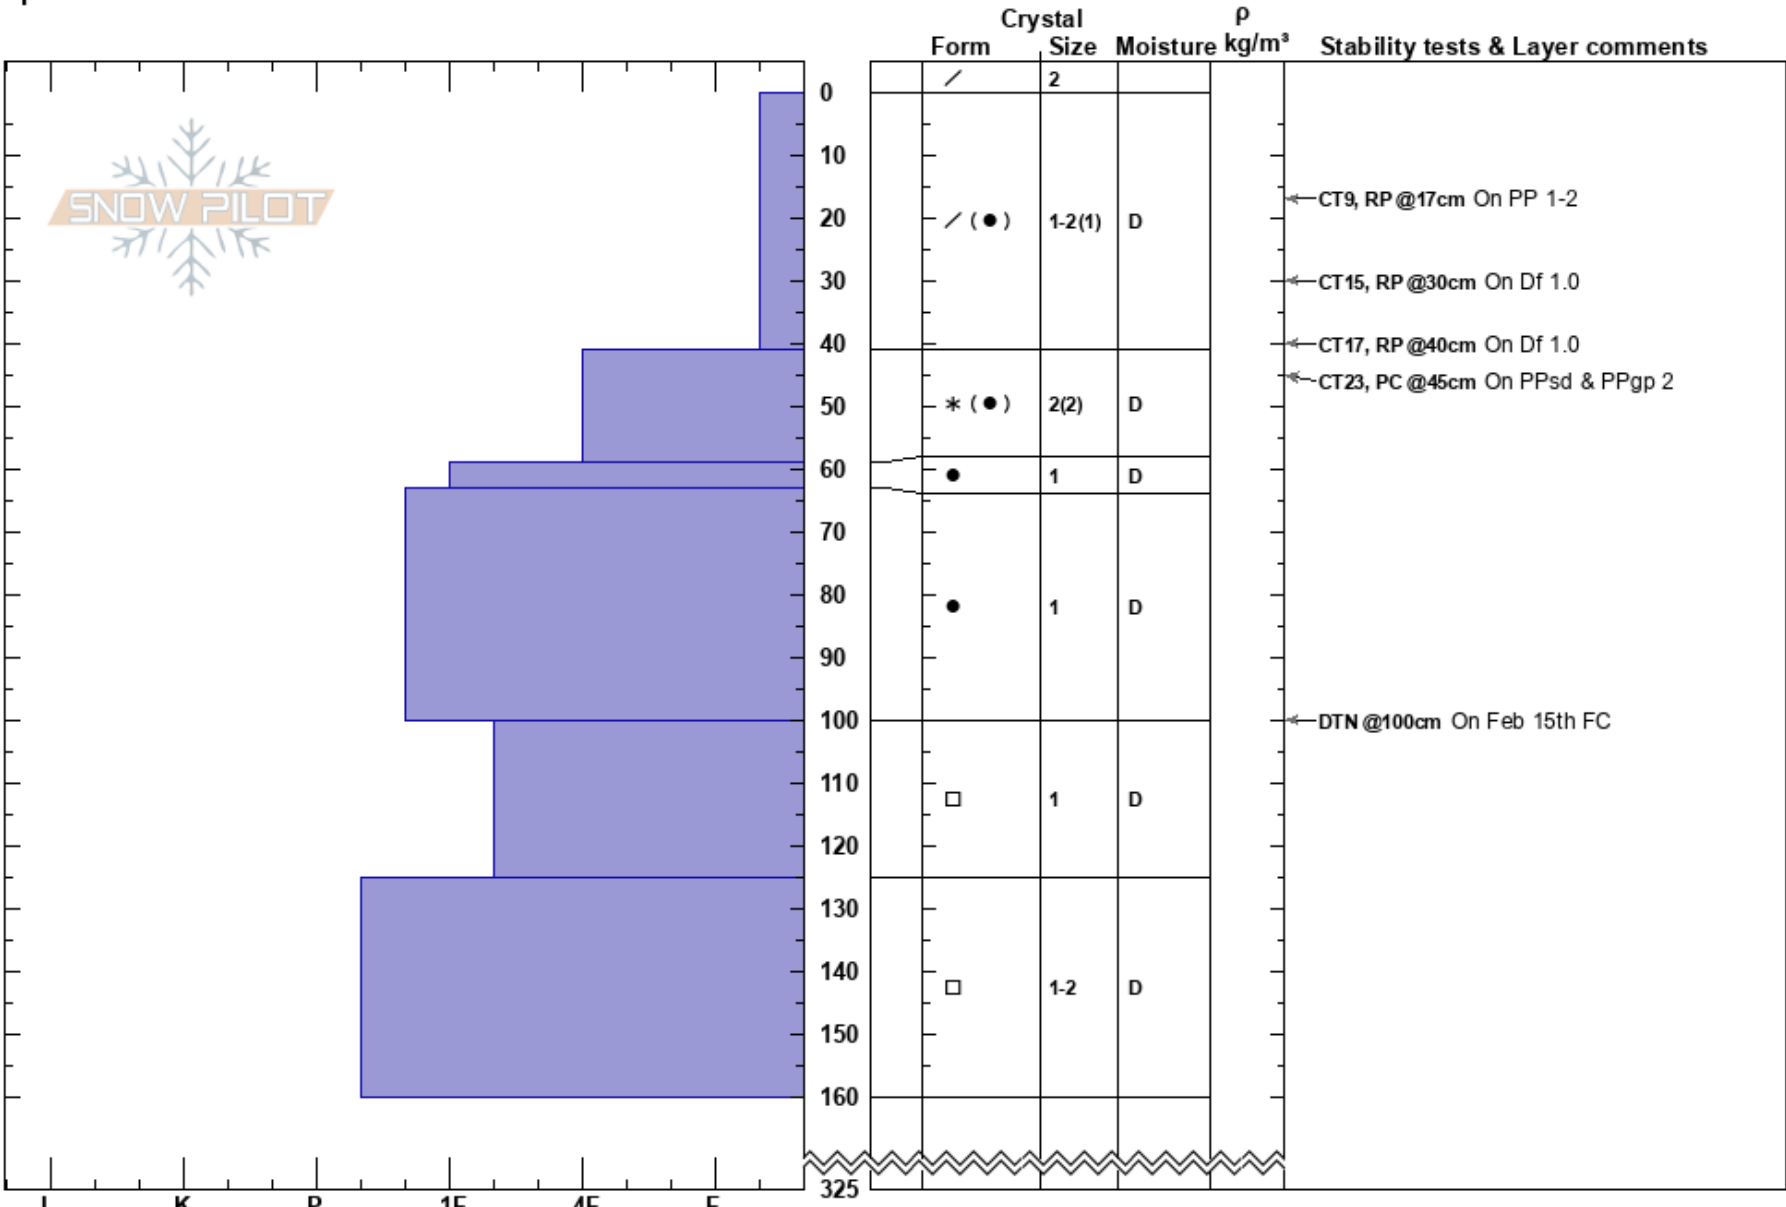

Yeti Profile  
 Skeena  
 BC  
 Elevation: 1210 m  
 Aspect: NE  
 Specifics:

Ian Gale  
 07/03/2021 - 12:00  
 Co-ord: 09V 402272W 6284736N  
 Slope Angle: 34°  
 Wind Loading: previous

Stability:  
 Air Temperature: -5.4°C  
 Sky Cover: CLR  
 Precipitation: NO  
 Wind: SW Light Breeze

HS:325 Layer Notes:

Notes: