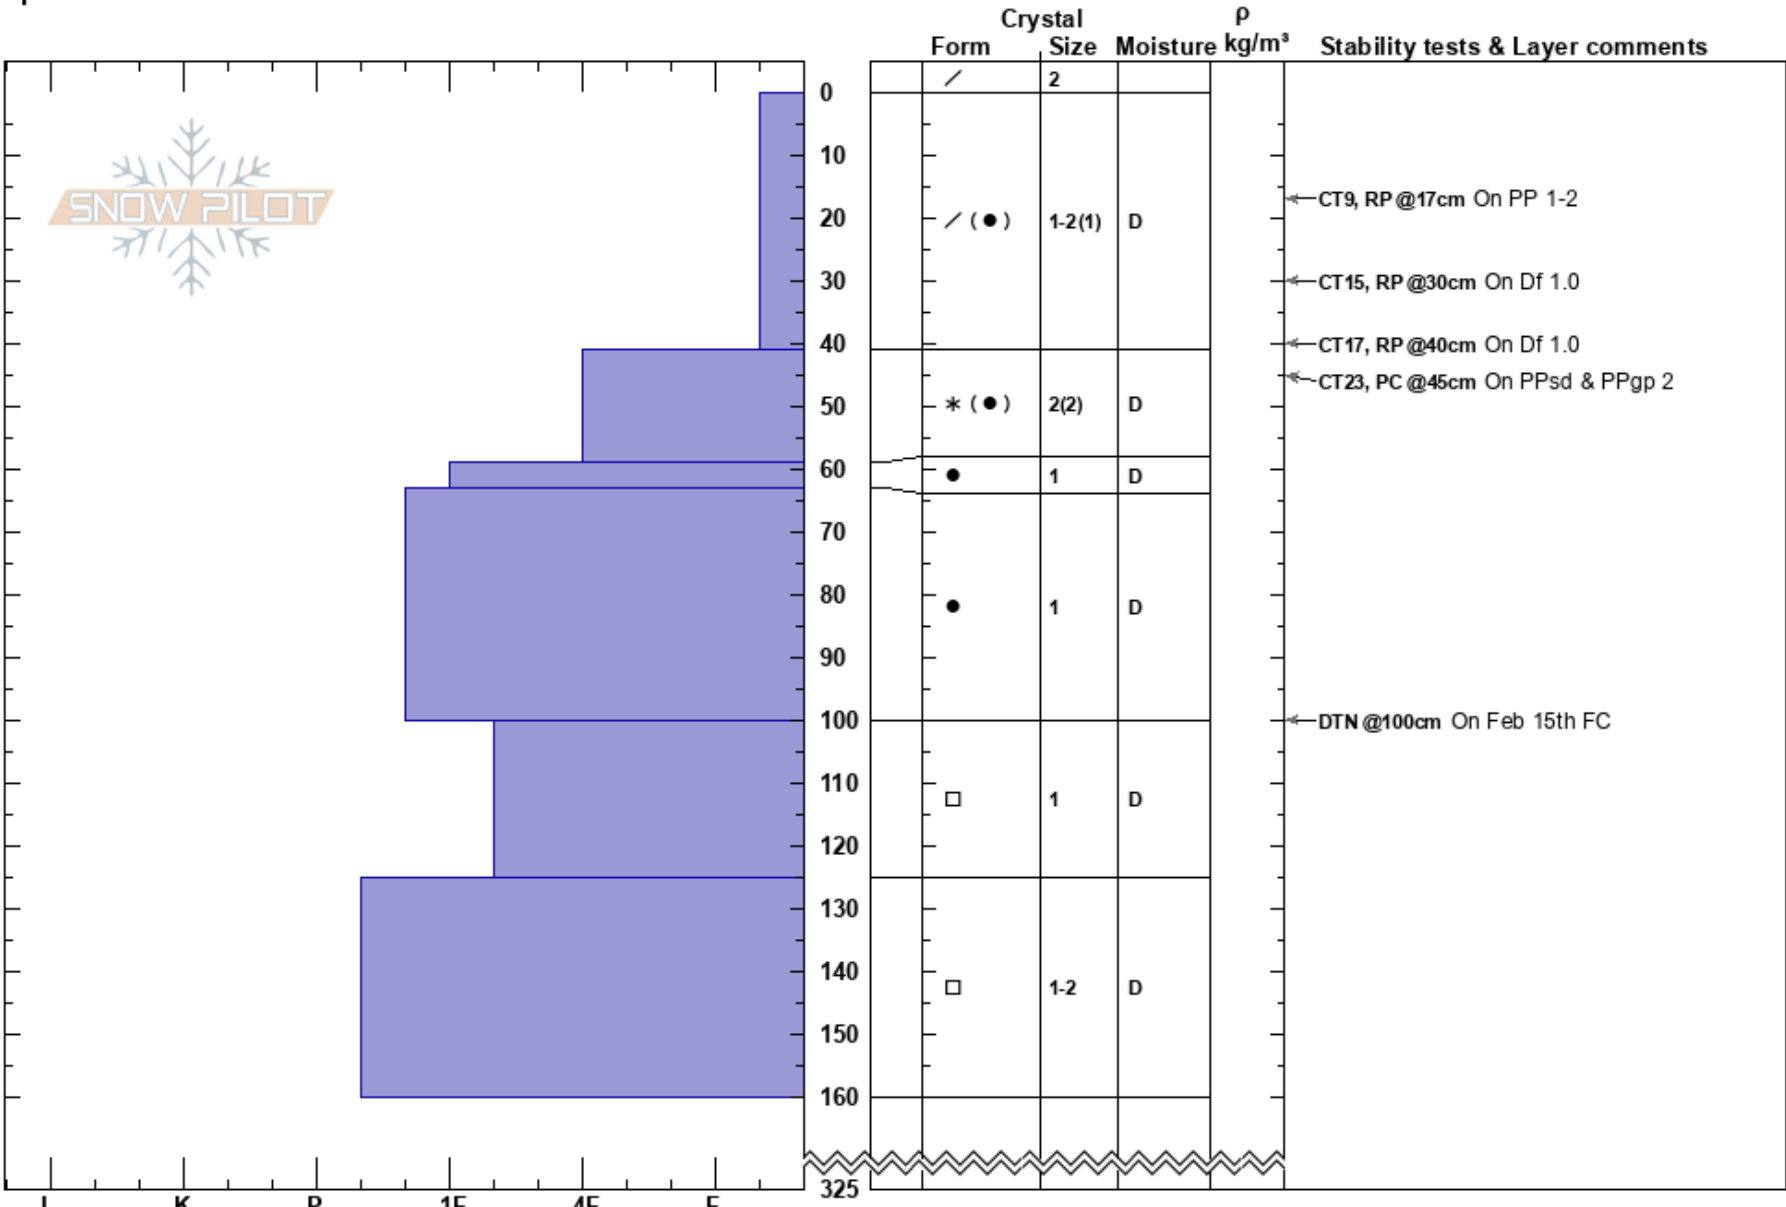

Yeti Profile
 Skeena
 BC
 Elevation: 1210 m
 Aspect: NE
 Specifics:

Ian Gale
 07/03/2021 - 12:00
 Co-ord: 09V 402272W 6284736N
 Slope Angle: 34°
 Wind Loading: previous

Stability:
 Air Temperature: -5.4°C
 Sky Cover: CLR
 Precipitation: NO
 Wind: SW Light Breeze

HS:325 Layer Notes:

Notes: