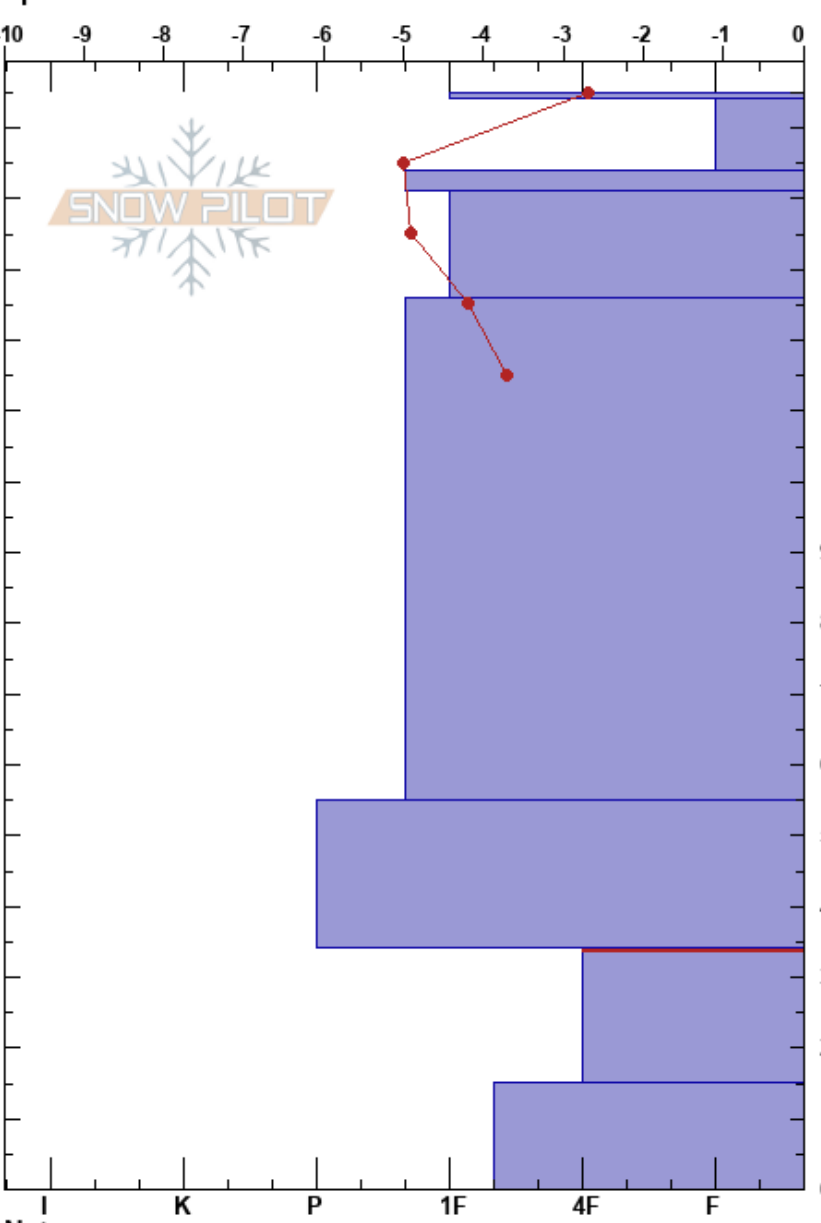

Throne Profile
 Bridger Range
 MT
 Elevation: 8060 ft
 Aspect: 90°
 Specifics:

Dave Zinn
 03/08/2021 - 11:00am
 Co-ord: 45.88314N, -110.94964W
 Slope Angle: 35°
 Wind Loading: no

Stability: Good
 Air Temperature: -0.5°C
 Sky Cover: BKN
 Precipitation: NO
 Wind: Calm

HS:155
 Layer Notes:
 34-15cm: Problematic layer

Height (cm)	Crystal		Moisture	ρ kg/m ³	Stability tests & Layer comments
	Form	Size			
155	-				
150	+				
145	-				
140	/				
135	/				
130					
125					
120					
110					
100					
90	/				
80					
70					
60					
55	⊖	1			
50					
40					
35					← PST70/125 (End) @34cm
30	□	2.4			
20					
15	^	4.6			
10					
0					← ECTX ECTP @34cm +10