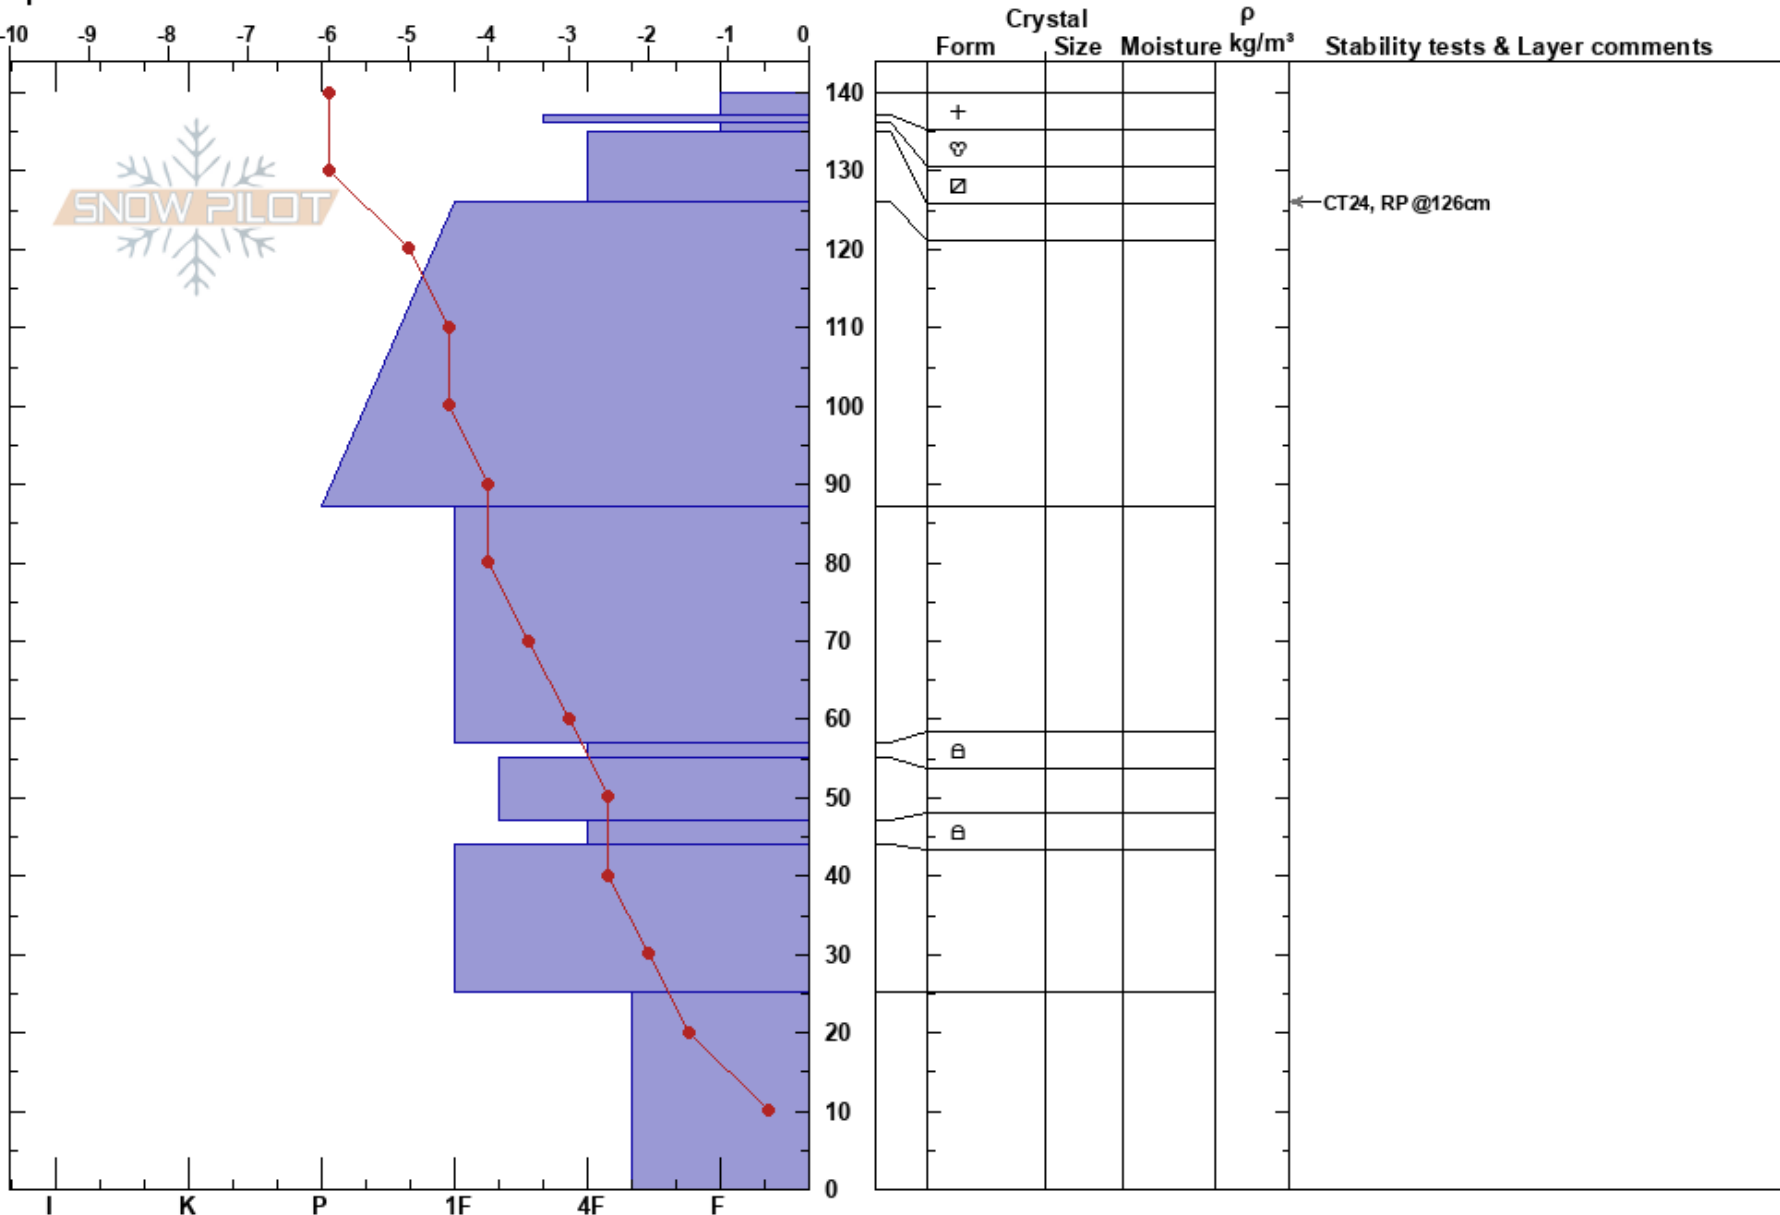

20210308LostTrailBC  
 Bitterroot  
 MT  
 Elevation: 7101 ft  
 Aspect: 324°  
 Specifics:

Geoff Fast  
 03/08/2021 - 10:30am  
 Co-ord: 45.70814N, -113.93039W  
 Slope Angle: 20°  
 Wind Loading: no

Stability:  
 Air Temperature: -5°C  
 Sky Cover: OVC  
 Precipitation: S1  
 Wind: Calm

HS:140  
 PF:20  
 PS:5

Layer Notes:

Notes: