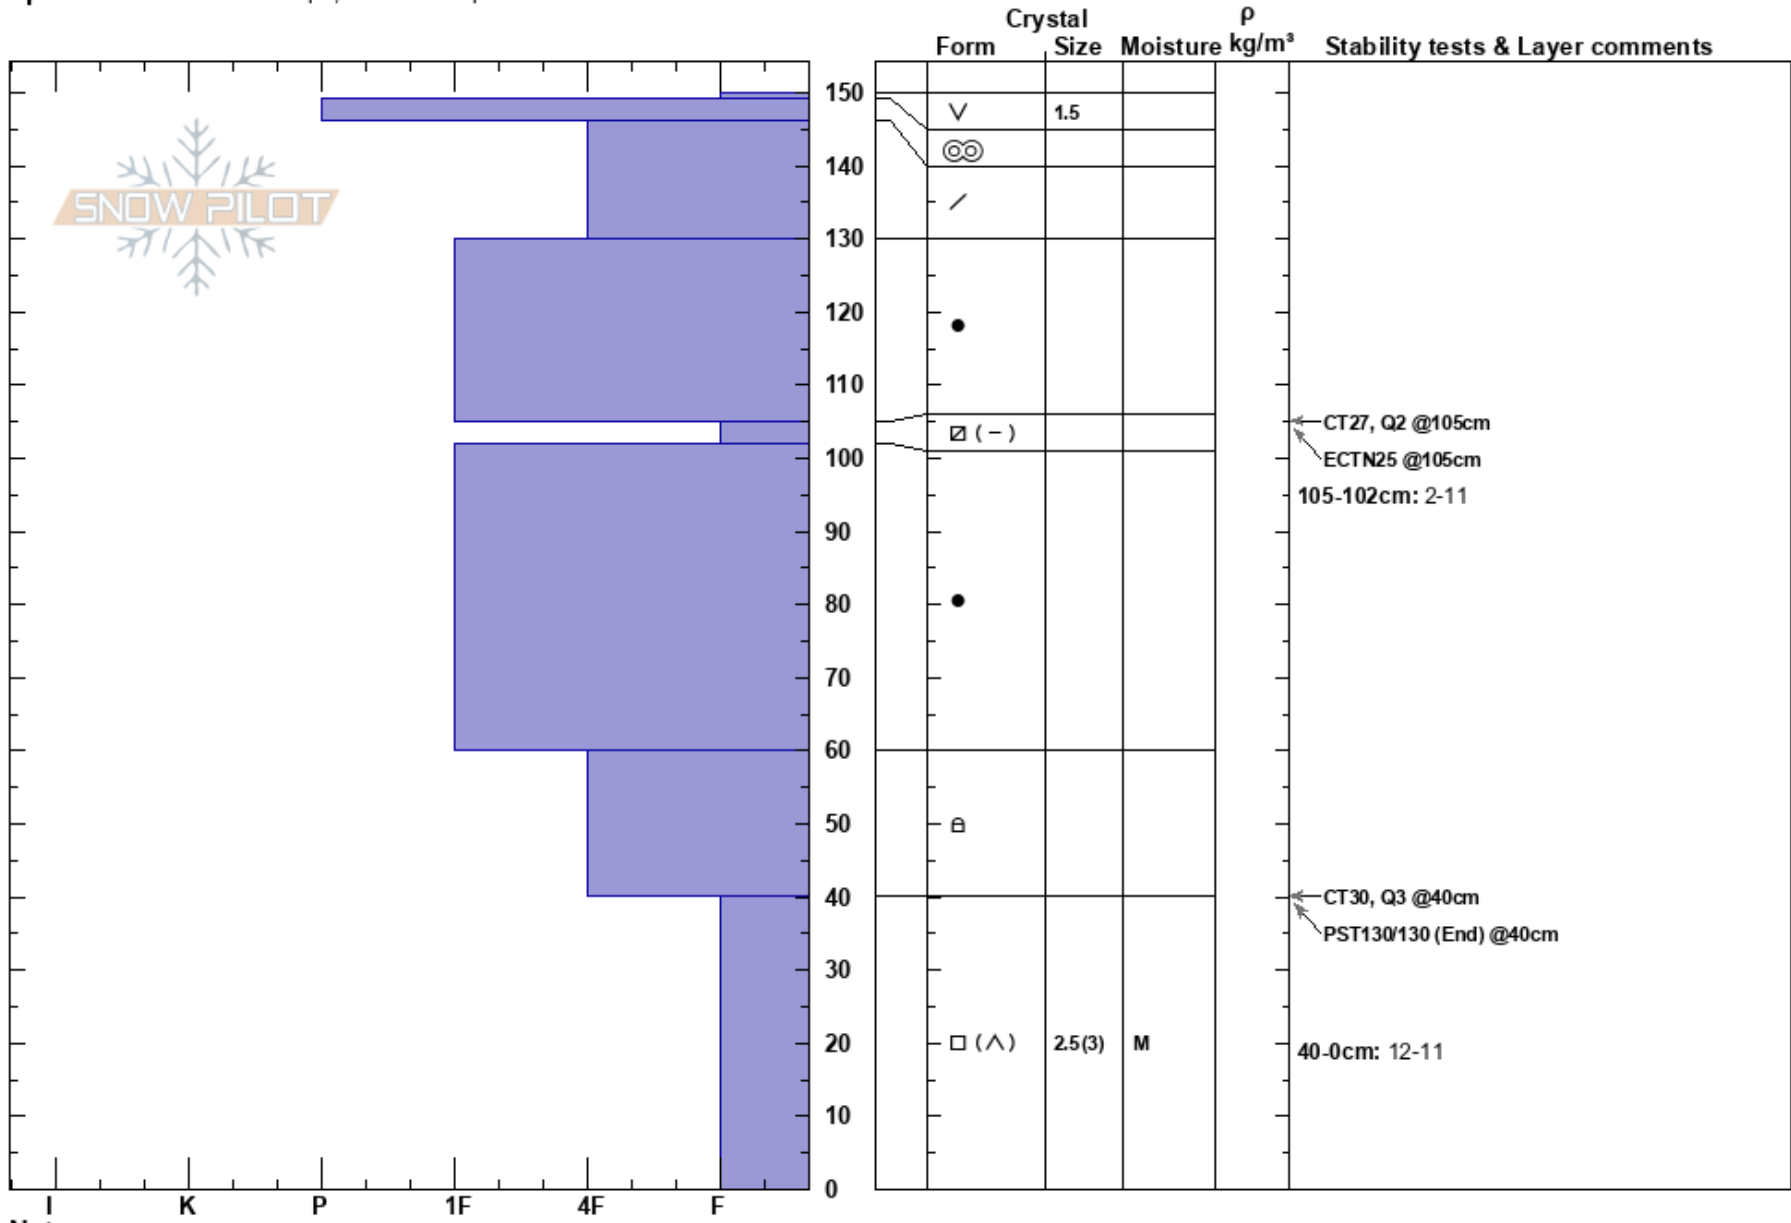

titus ridge
 Boulder
 ID
 Elevation: 9418 ft
 Aspect: NW
 Specifics: Ski tracks on slope; We skied slope

jamie weeks
 03/07/2021 - 12:33pm
 Co-ord: 43.86083N, -114.71872W
 Slope Angle: 10°
 Wind Loading: no

Stability: **HS:150**
 Air Temperature: -4°C **PF:45**
 Sky Cover: FEW **PS:15**
 Precipitation: NO
 Wind: W Light Breeze
 Layer Notes:
 105-102cm: 2-11
 40-0cm: 12-11
 40-0cm: Problematic layer

Notes: