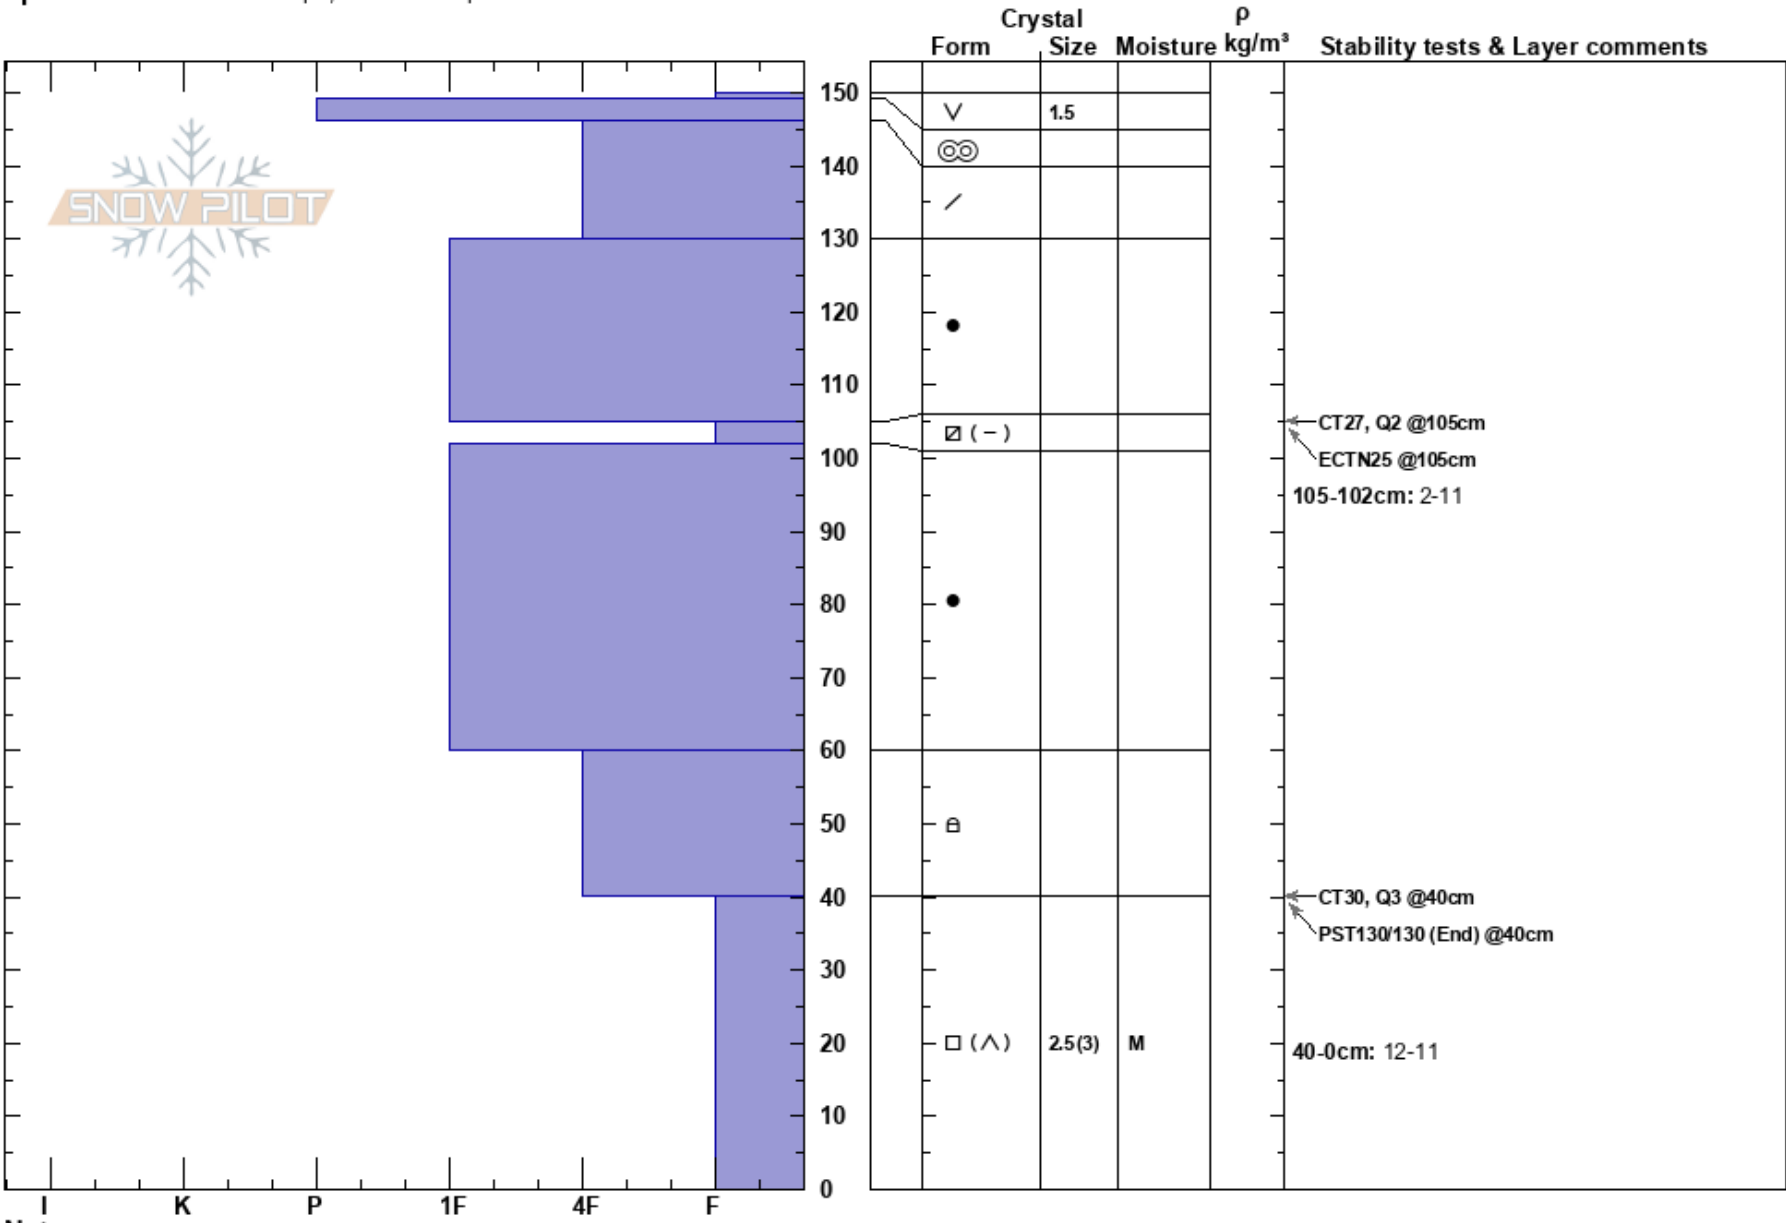

titus ridge  
 Boulder  
 ID  
 Elevation: 9418 ft  
 Aspect: NW  
 Specifics: Ski tracks on slope; We skied slope

jamie weeks  
 03/07/2021 - 12:33pm  
 Co-ord: 43.86083N, -114.71872W  
 Slope Angle: 10°  
 Wind Loading: no

Stability: **HS:150**  
 Air Temperature: -4°C **PF:45**  
 Sky Cover: FEW **PS:15**  
 Precipitation: NO  
 Wind: W Light Breeze  
 105-102cm: 2-11  
 40-0cm: 12-11  
 40-0cm: Problematic layer

Notes: