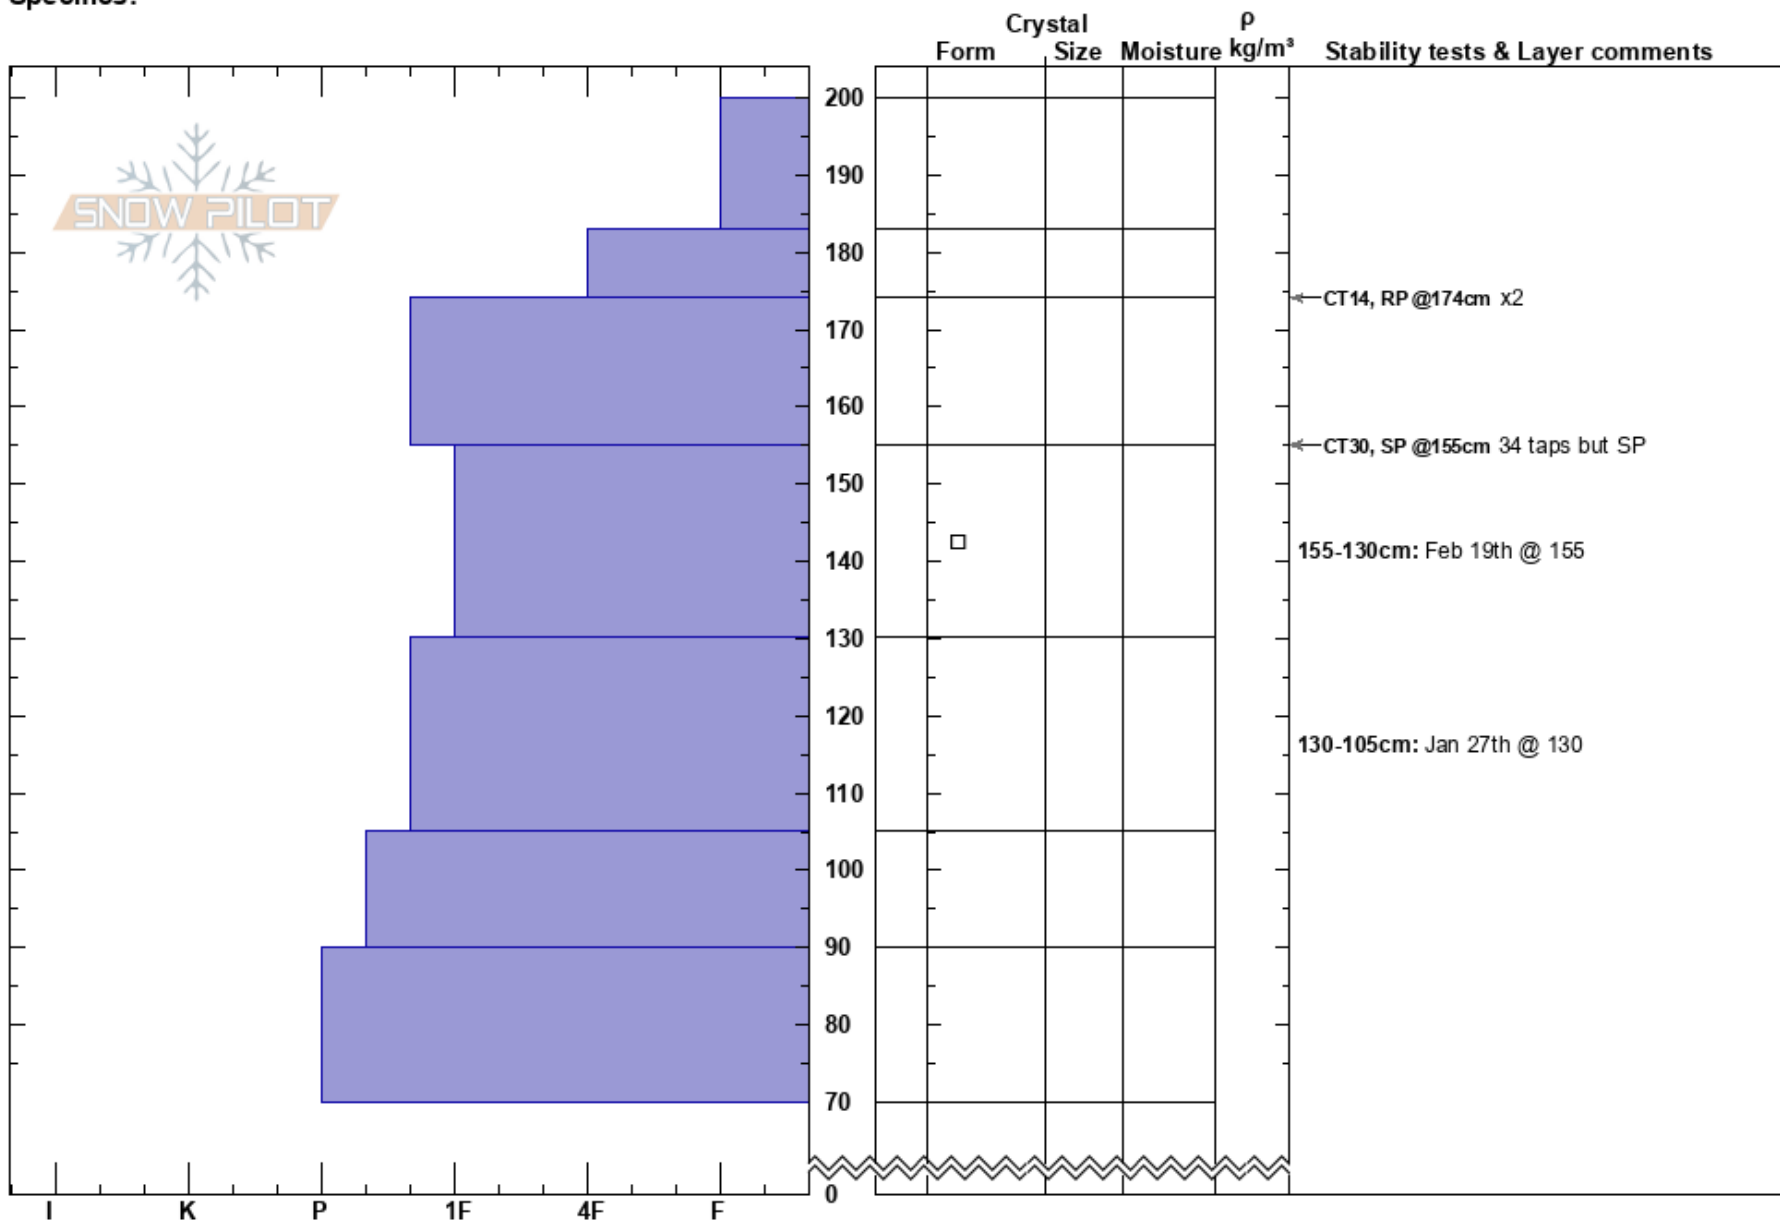

Cathedral Glades TL  
 Banff, Yoho and Kootenay  
 AB

Banff Visitor Safety  
 07/03/2021 - 12:00  
 Co-ord: 51.41269N, -116.41045W  
 Slope Angle: 30°  
 Wind Loading: previous

Stability:  
 Air Temperature: -2°C  
 Sky Cover: BKN  
 Precipitation: NO  
 Wind: NW Calm

HS:200  
 PF:30  
 PS:20  
 155-130cm: Feb 19th @ 155  
 130-105cm: Jan 27th @ 130

Elevation: 2151 m  
 Aspect: NE  
 Specifics:

Notes: Open glade. Evidence of previous wind affect.