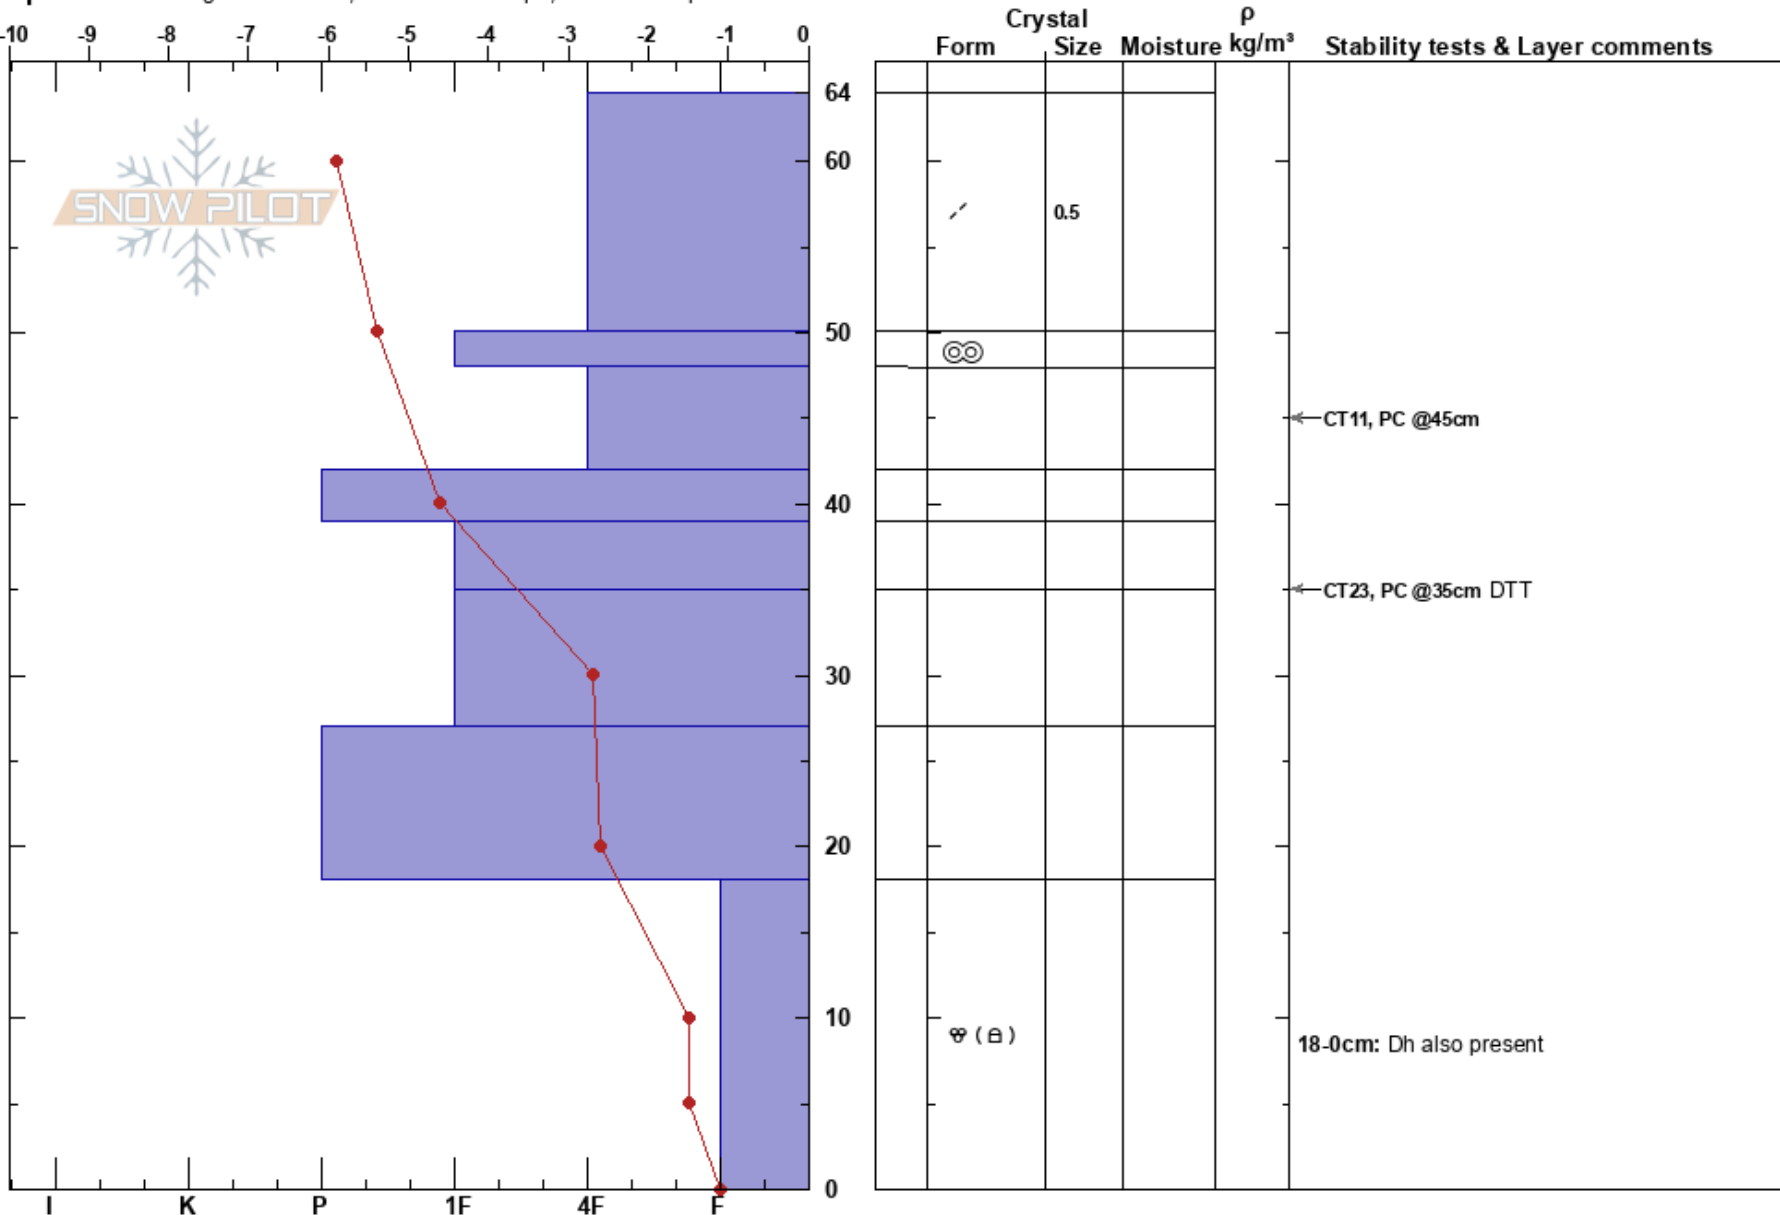

Bluff Start Zone 3
 Craigieburn Range
 New Zealand
 Elevation: 1850 m
 Aspect: 180°

Porters Snow Safety
 23/08/2017 - 12:20
 Co-ord:
 Slope Angle:
 Wind Loading: yes

Stability:
 Air Temperature: -1.2°C
 Sky Cover: CLR
 Precipitation: NO
 Wind: N Light Breeze

HS:64
 18-0cm: Dh also present

Specifics: Pit dug in a Ski Area; Ski tracks on slope; We skied slope

Notes: Wind was blowing hard enough to not do crystal identification from 48cm-27cm.