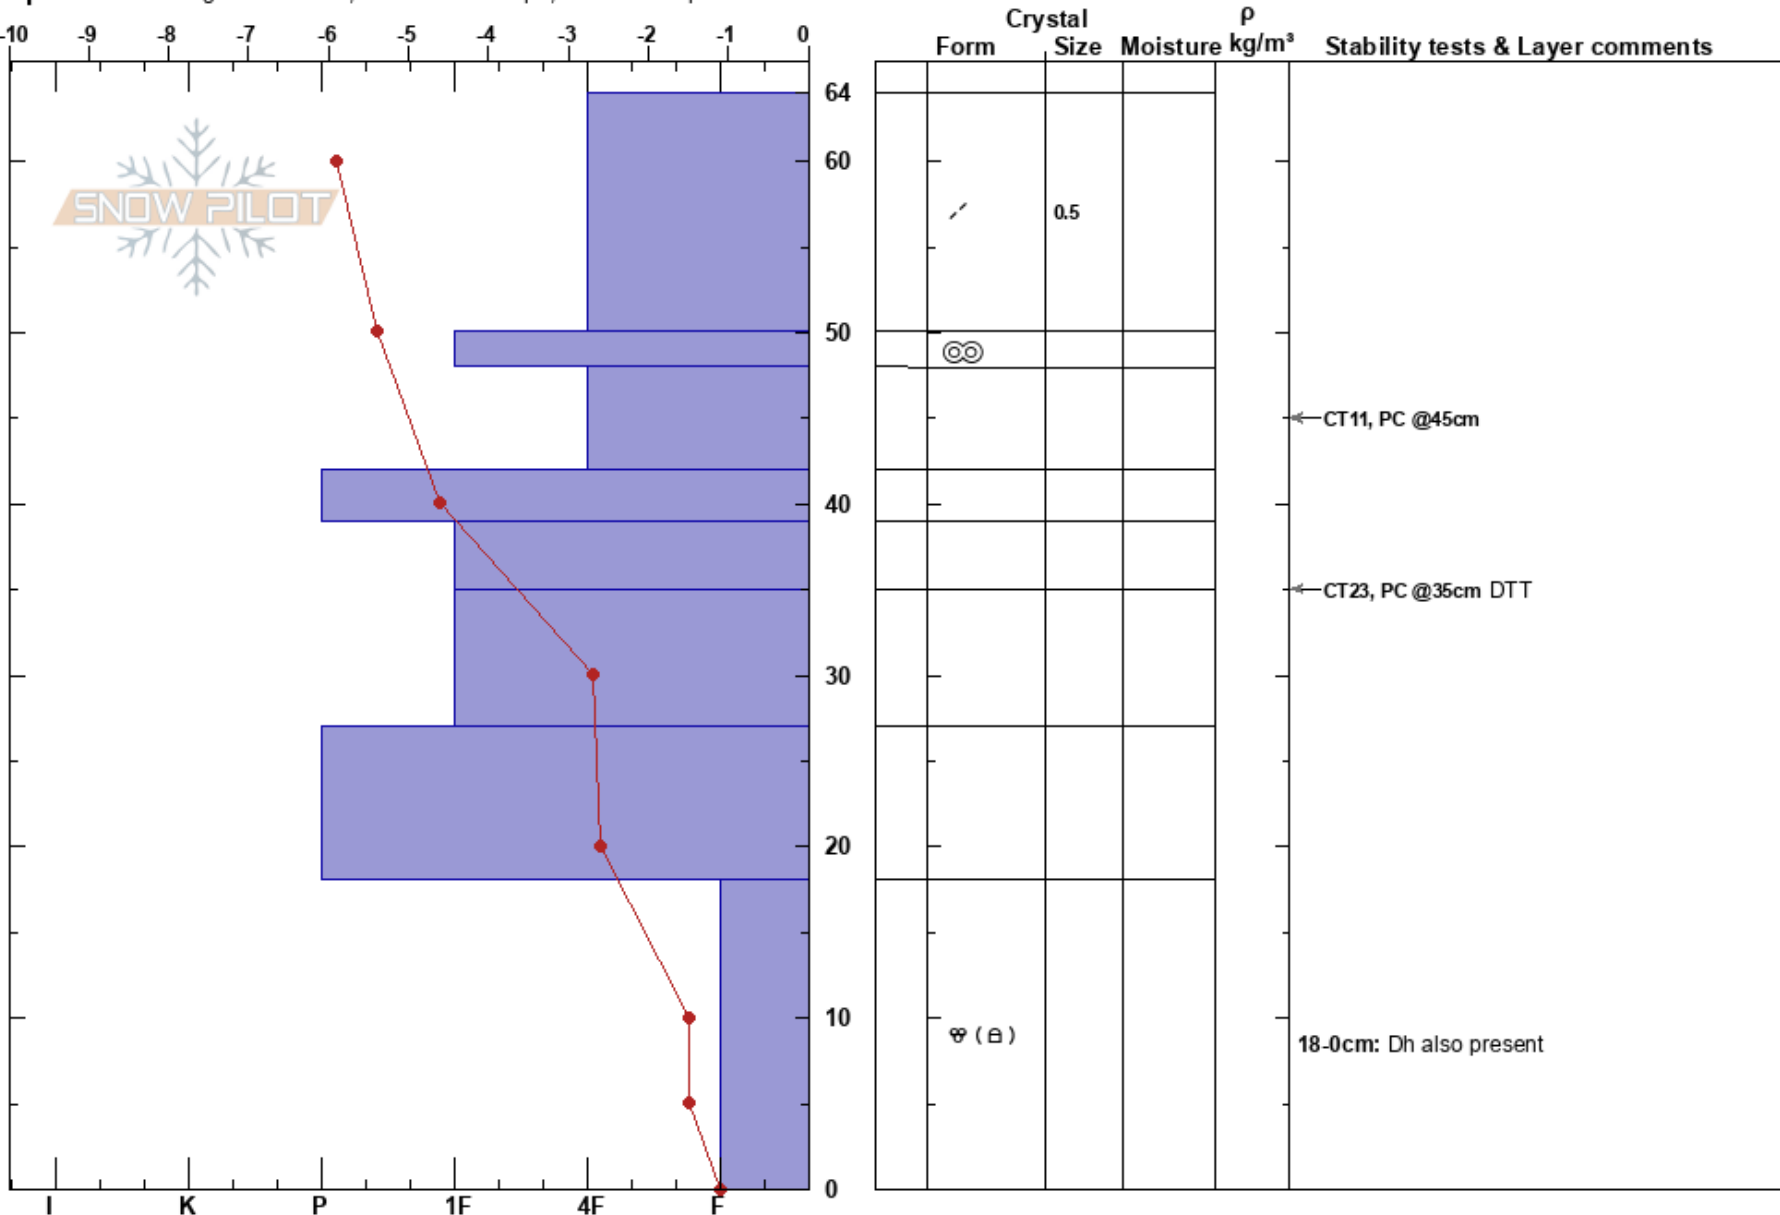

Bluff Start Zone 3  
 Craigieburn Range  
 New Zealand  
**Elevation:** 1850 m  
**Aspect:** 180°

Porters Snow Safety  
 23/08/2017 - 12:20  
**Co-ord:**  
**Slope Angle:**  
**Wind Loading:** yes

**Stability:**  
**Air Temperature:** -1.2°C  
**Sky Cover:** CLR  
**Precipitation:** NO  
**Wind:** N Light Breeze

**HS:**64  
 18-0cm: Dh also present

**Layer Notes:**

**Specifics:** Pit dug in a Ski Area; Ski tracks on slope; We skied slope

**Notes:** Wind was blowing hard enough to not do crystal identification from 48cm-27cm.