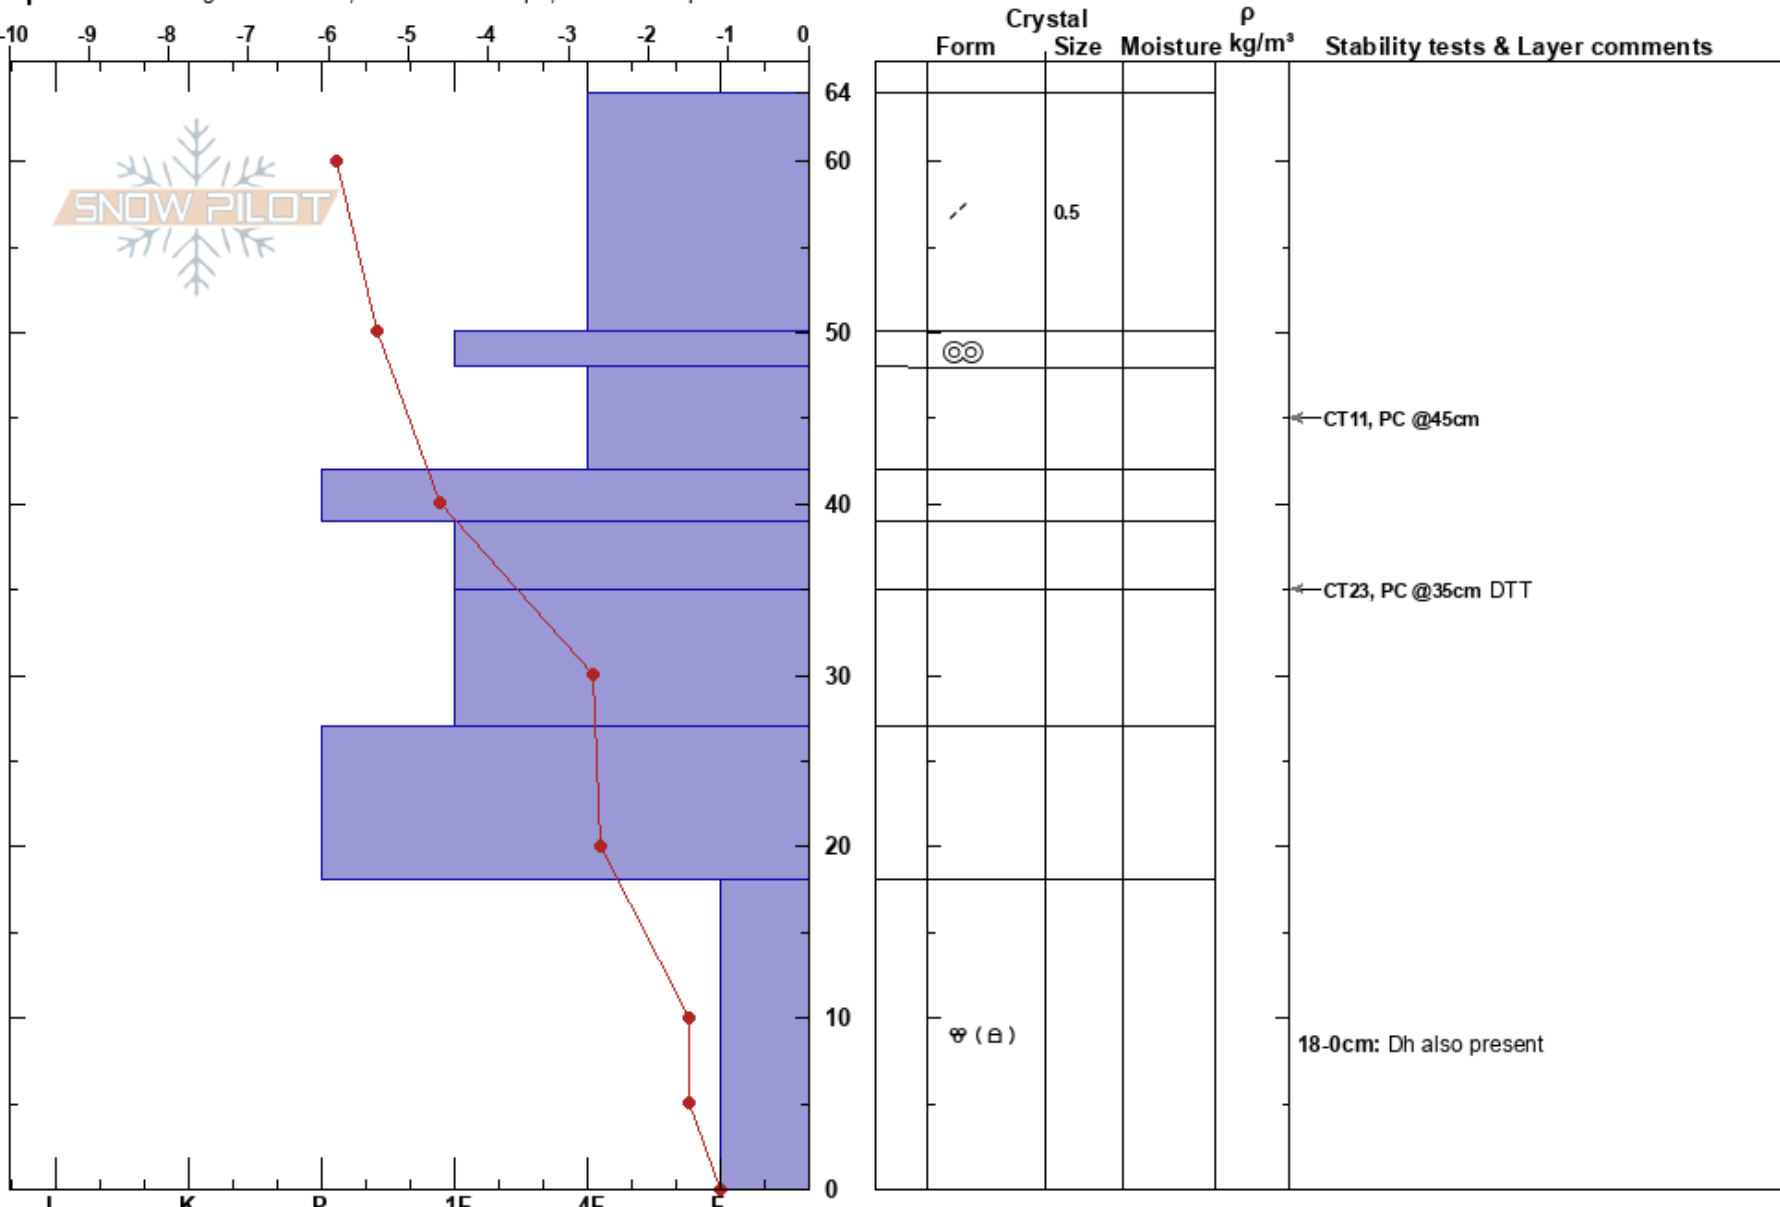

Bluff Start Zone 3  
 Craigieburn Range  
 New Zealand  
 Elevation: 1850 m  
 Aspect: 180°

Porters Snow Safety  
 23/08/2017 - 12:20  
 Co-ord:  
 Slope Angle:  
 Wind Loading: yes

Stability:  
 Air Temperature: -1.2°C  
 Sky Cover: CLR  
 Precipitation: NO  
 Wind: N Light Breeze

HS:64  
 18-0cm: Dh also present

Specifics: Pit dug in a Ski Area; Ski tracks on slope; We skied slope

Notes: Wind was blowing hard enough to not do crystal identification from 48cm-27cm.