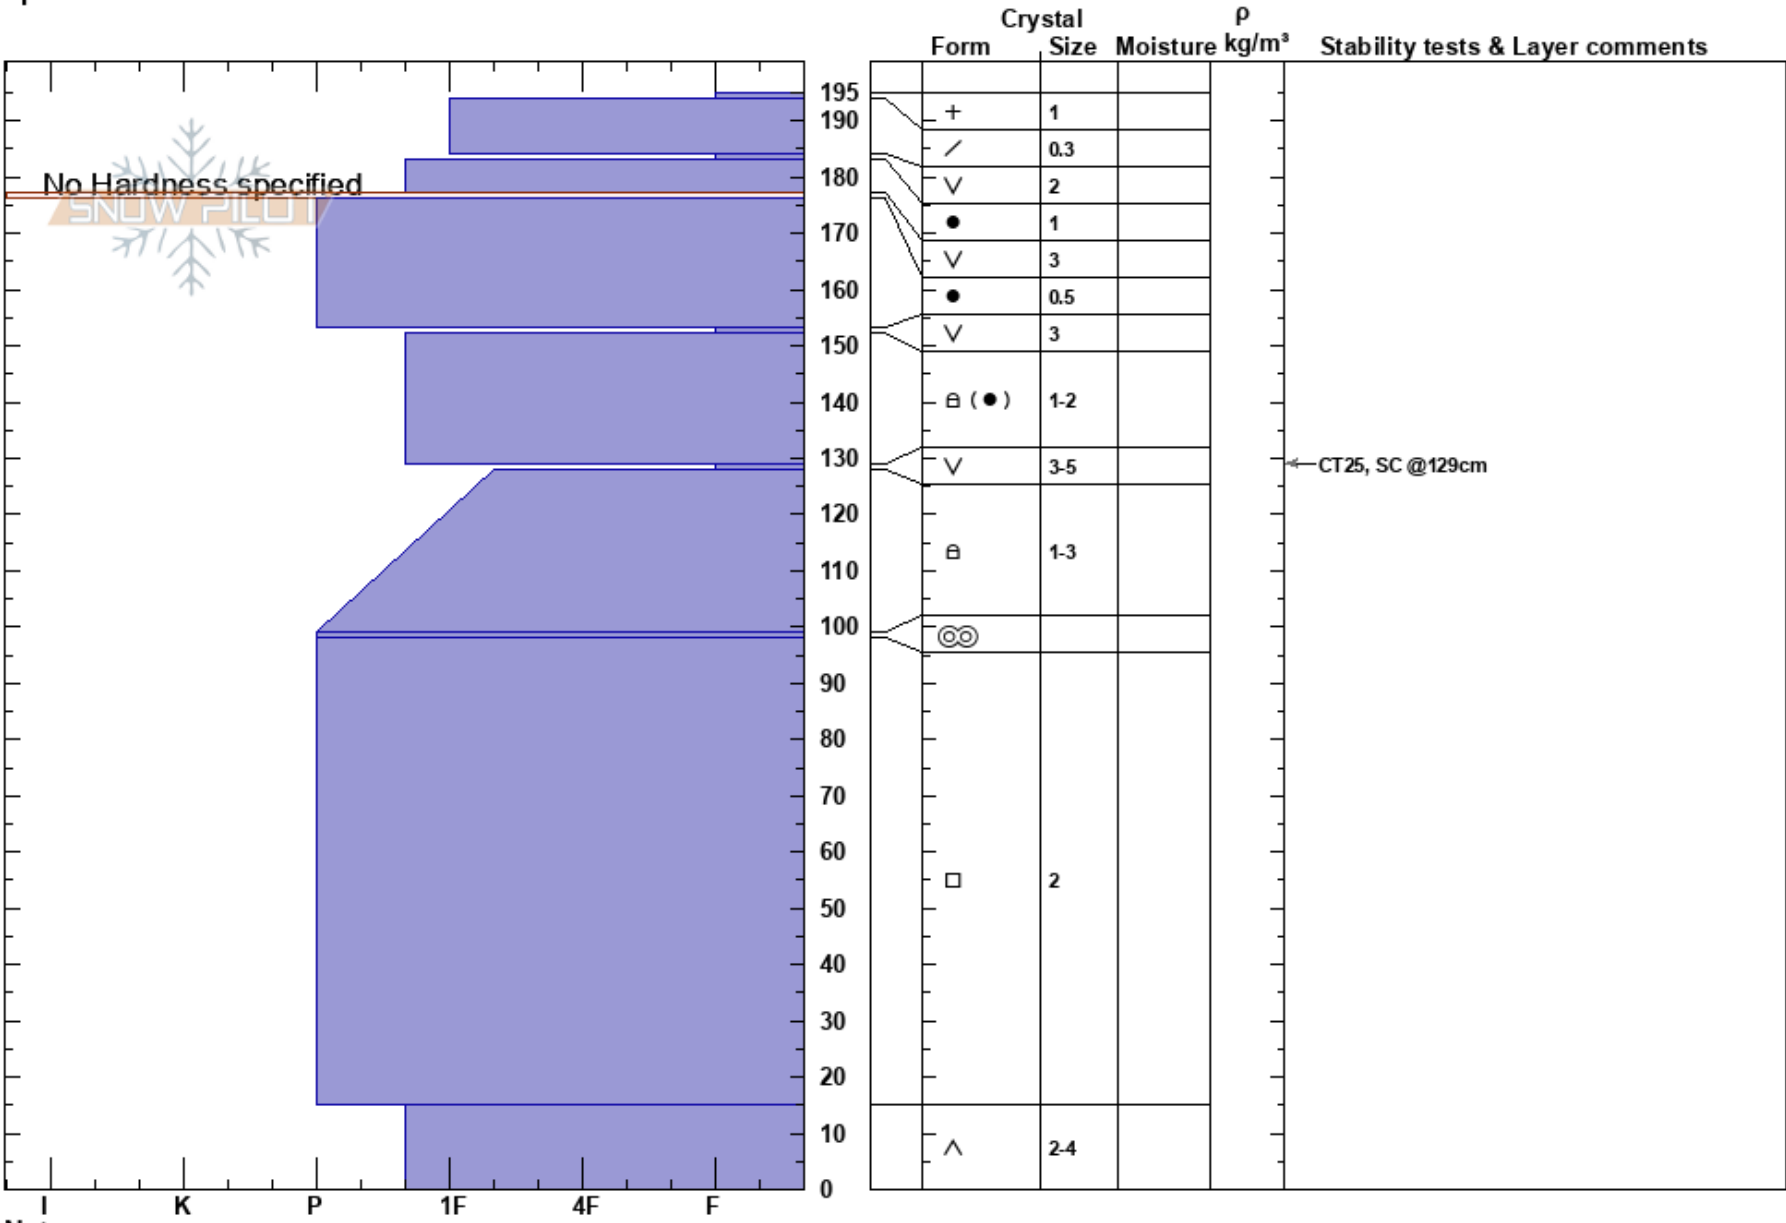

crystal Wx  
 Columbia Mountains  
 BC  
 Elevation: 2080 m  
 Aspect:  
 Specifics:

Andrew Helton  
 07/03/2021 - 11:40  
 Co-ord: 11U 293532W 5642824N  
 Slope Angle: 0°  
 Wind Loading: yes

Stability:  
 Air Temperature: -6.5°C PF: 15 HS: 195  
 Sky Cover: OVC  
 Precipitation: NO  
 Wind: S Light Breeze  
 Layer Notes:  
 129-128cm: Problematic layer