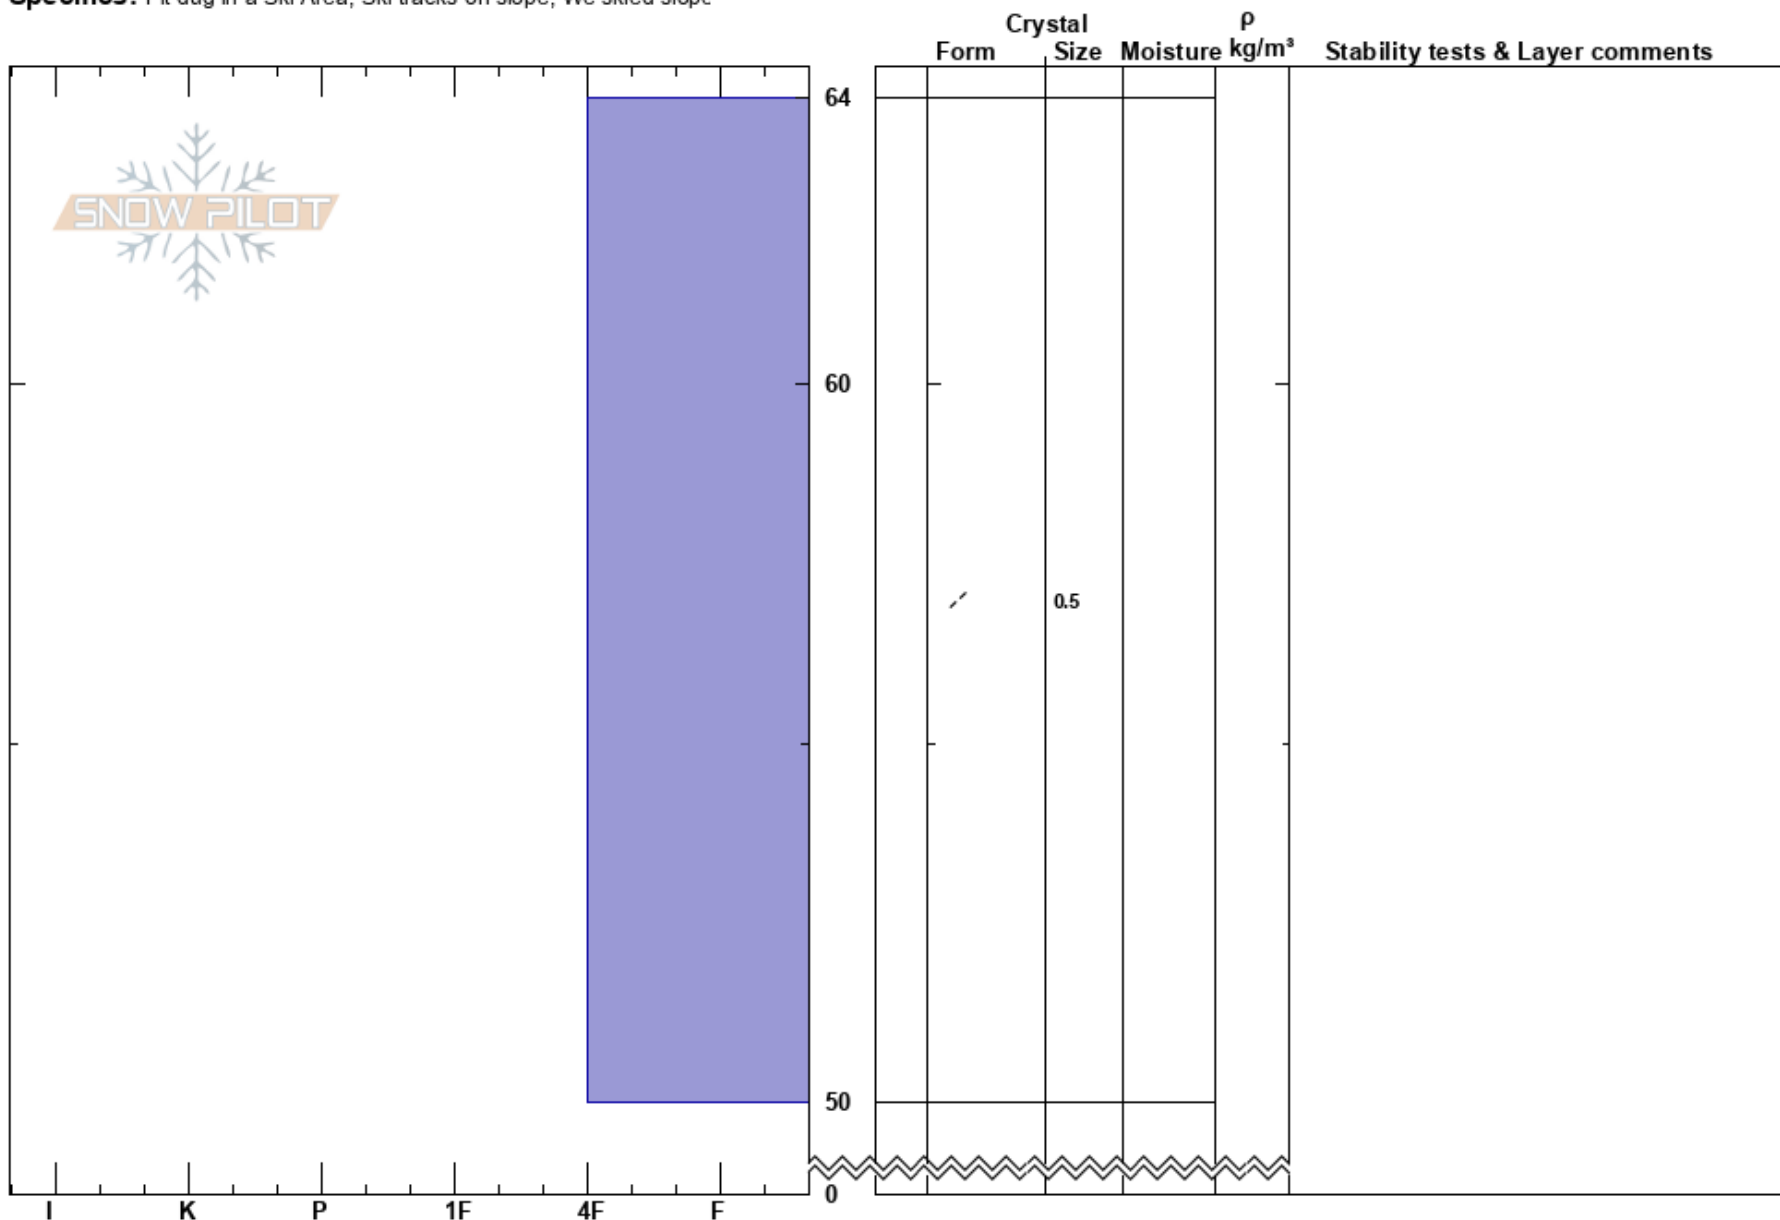

Bluff Start Zone Centre
 Craigieburn Range
 New Zealand
Elevation: 1850 m
Aspect: 180°
Specifics: Pit dug in a Ski Area; Ski tracks on slope; We skied slope

Porters Snow Safety
 23/08/2017 - 12:20
Co-ord:
Slope Angle:
Wind Loading: yes

Stability:
Air Temperature: -1.2°C
Sky Cover: CLR
Precipitation: NO
Wind: N Light Breeze

HS:64

Layer Notes:

Notes: Wind was blowing hard enough to not do crystal identification from 48cm-27cm.