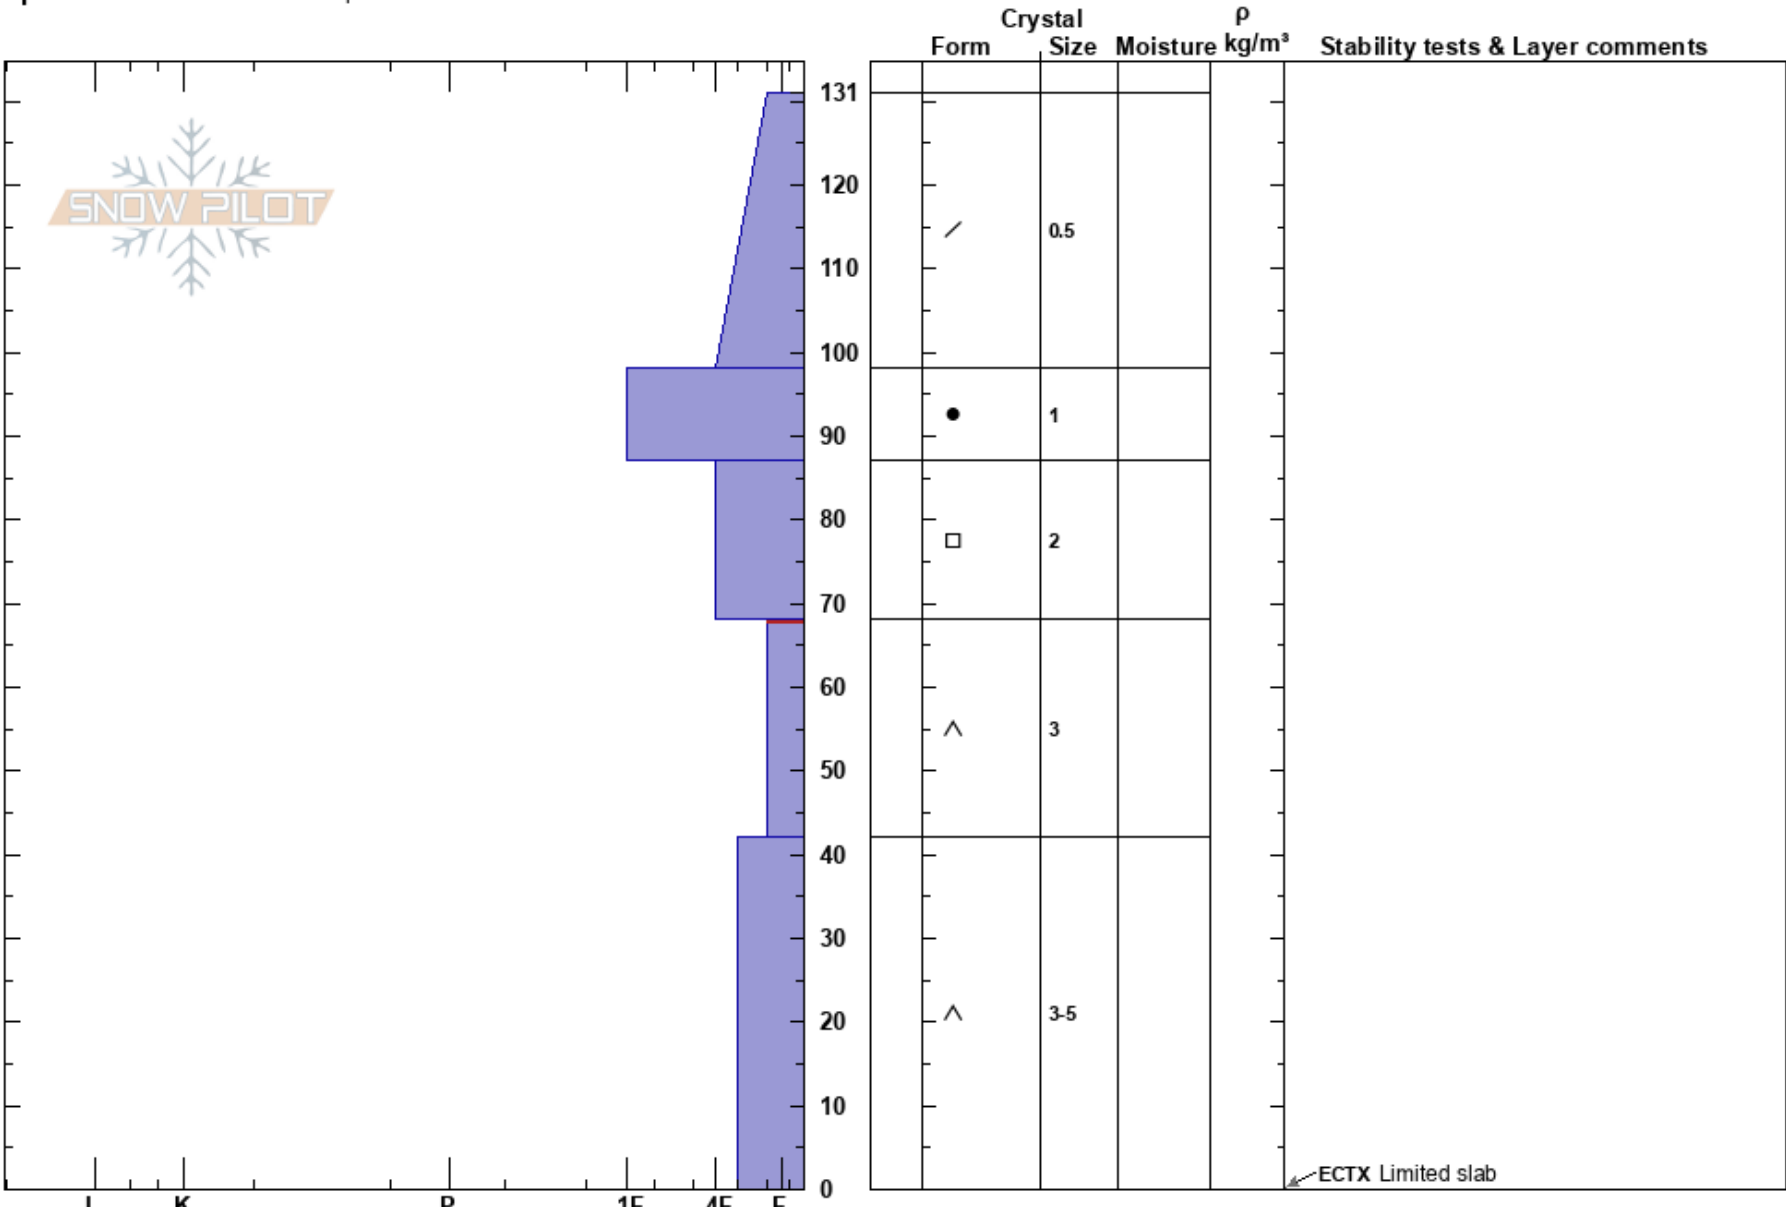

Crystal Peak
 Elk Mountains
 CO
Elevation: 11605 ft
Aspect: NW
Specifics: We snowmobiled slope

Bo Torrey
 03/05/2021 - 3:00pm
Co-ord: 38.97078N, -106.78517W
Slope Angle: 16°
Wind Loading: no

Stability:
Air Temperature:
Sky Cover: CLR
Precipitation: NO
Wind: S Light Breeze

HS: 131
Layer Notes:
 68-42cm: Problematic layer

Notes: I K P 1F 4F F