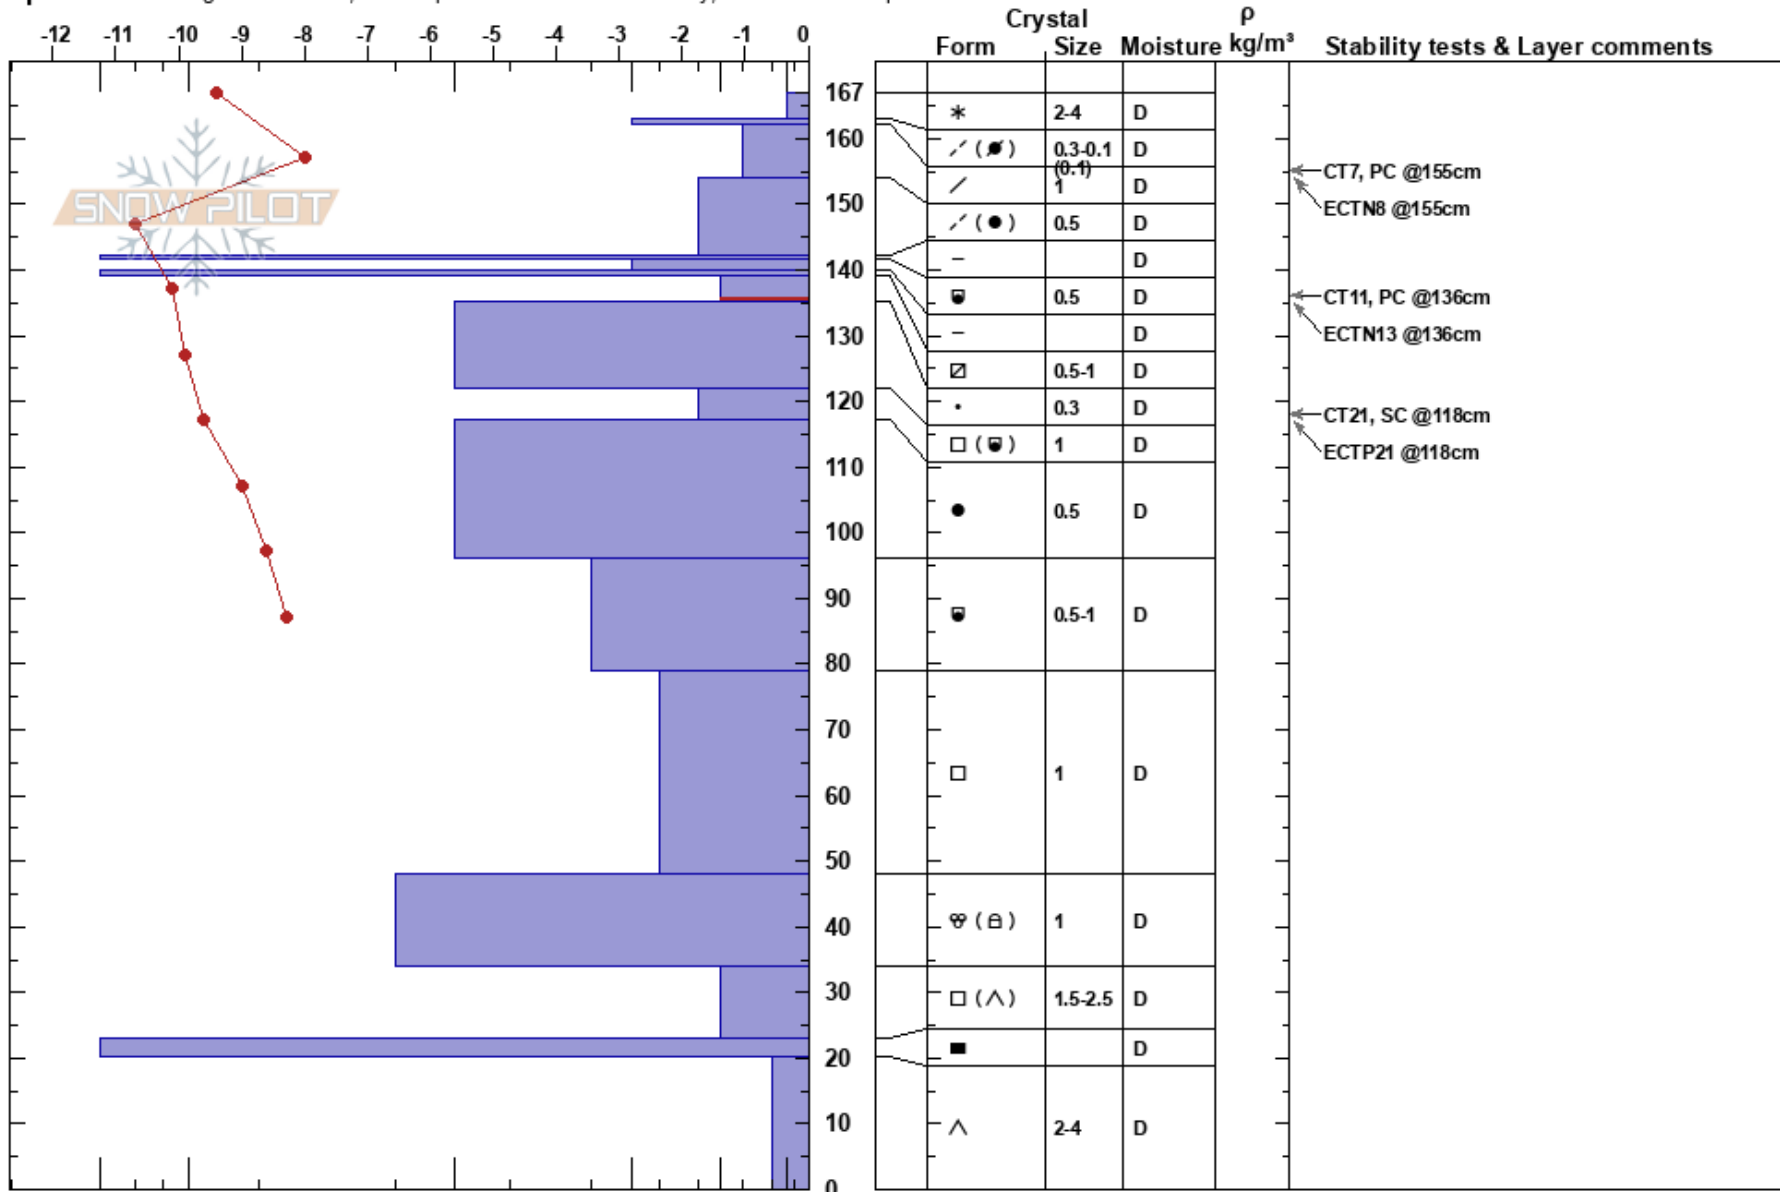

Av.Path 229
 Khibiny mountains
 Russia
Elevation: 822 m
Aspect: SW

Mikhail Ryabchikov
 07/03/2021 - 14:30
Co-ord: 529222E 7506003N
Slope Angle: 39°
Wind Loading: previous

Stability: Good **HS:**167 **Layer Notes:**
Air Temperature: -8°C **PF:**29 139-135cm:Problematic layer
Sky Cover: CLR
Precipitation: NO
Wind: E Light Breeze

Specifics: Pit dug in a Ski Area; Pit is representative of backcountry; Ski tracks on slope

Notes: