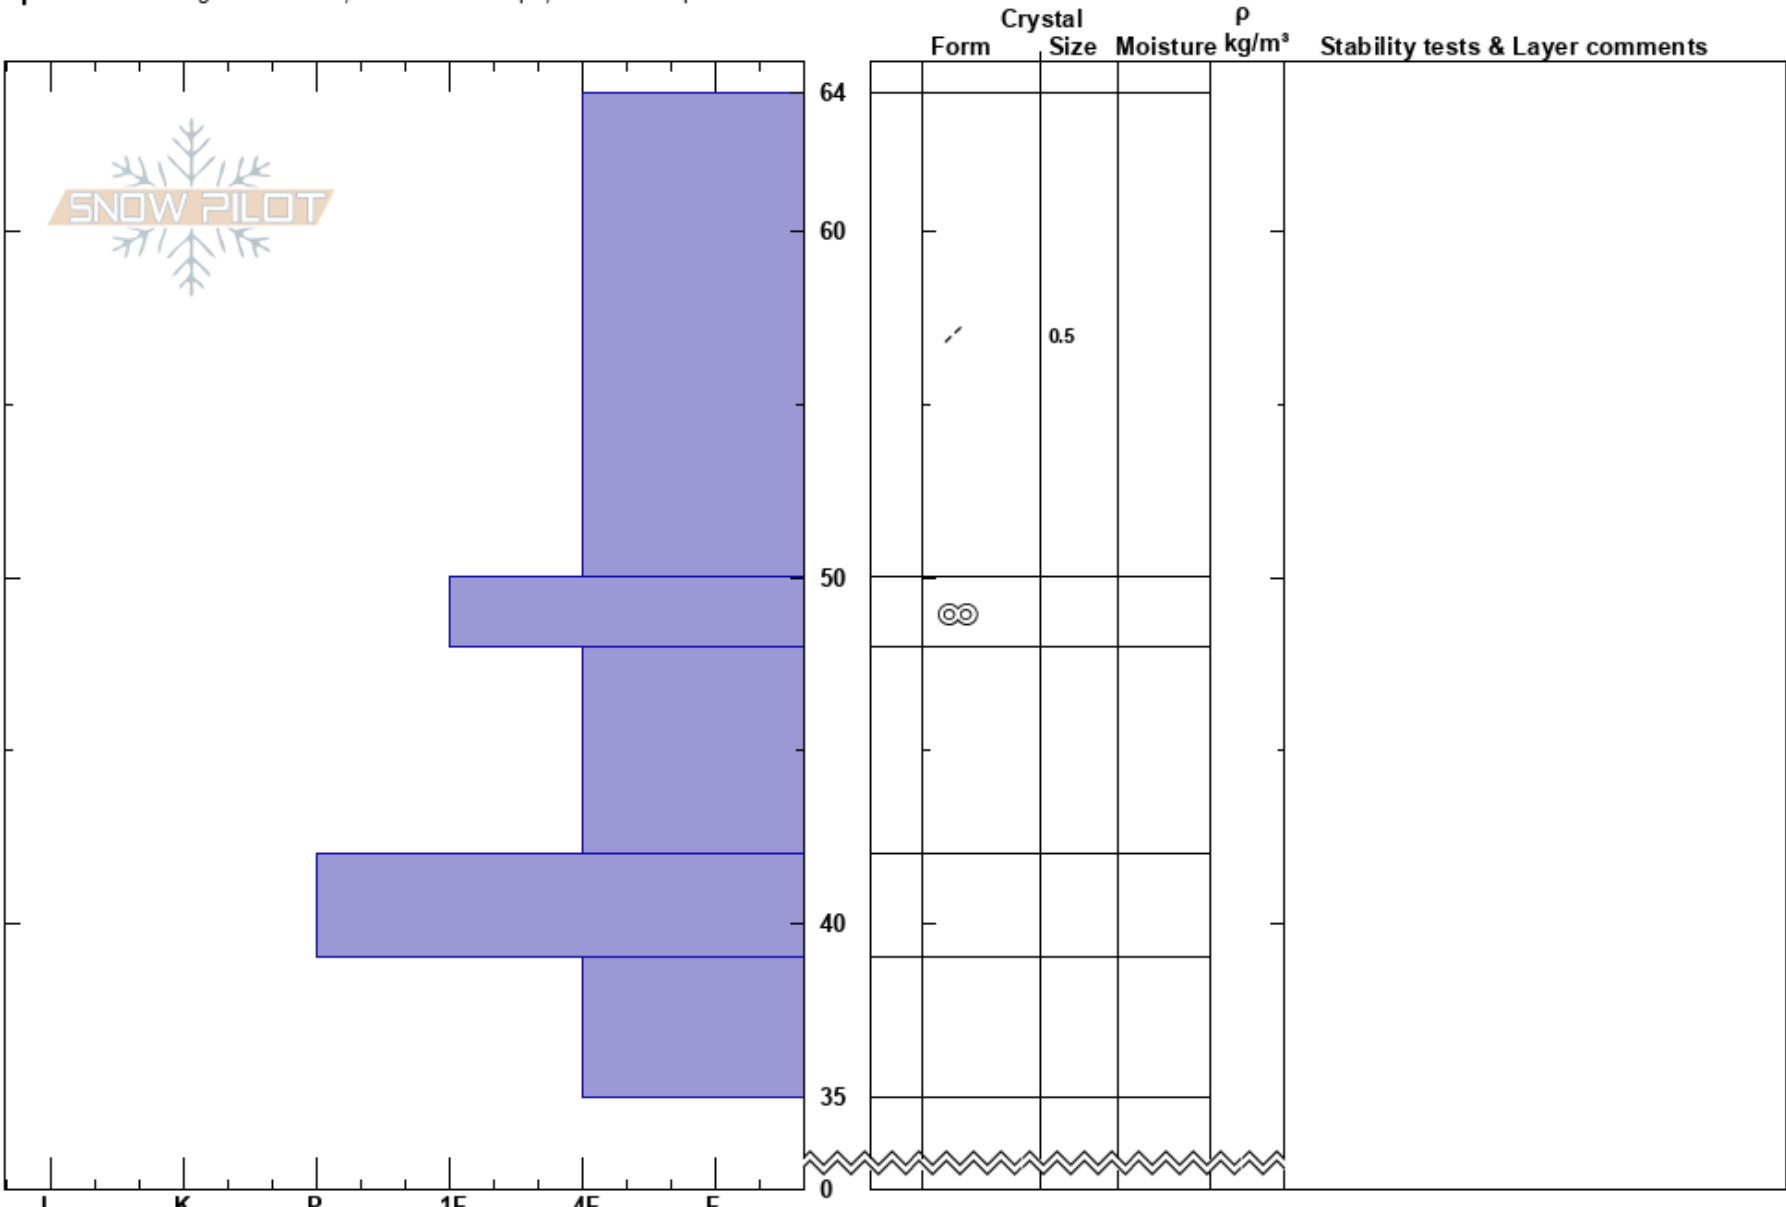

Bluff Start Zone Centre
 Craigieburn Range
 New Zealand
Elevation: 1850 m
Aspect: 180°
Specifics: Pit dug in a Ski Area; Ski tracks on slope; We skied slope

Porters Snow Safety
 23/08/2017 - 12:20
Co-ord:
Slope Angle:
Wind Loading: yes

Stability: HS:64
Air Temperature: -1.2°C
Sky Cover: CLR
Precipitation: NO
Wind: N Light Breeze

Layer Notes:

Notes: Wind was blowing hard enough to not do crystal identification from 48cm-27cm.