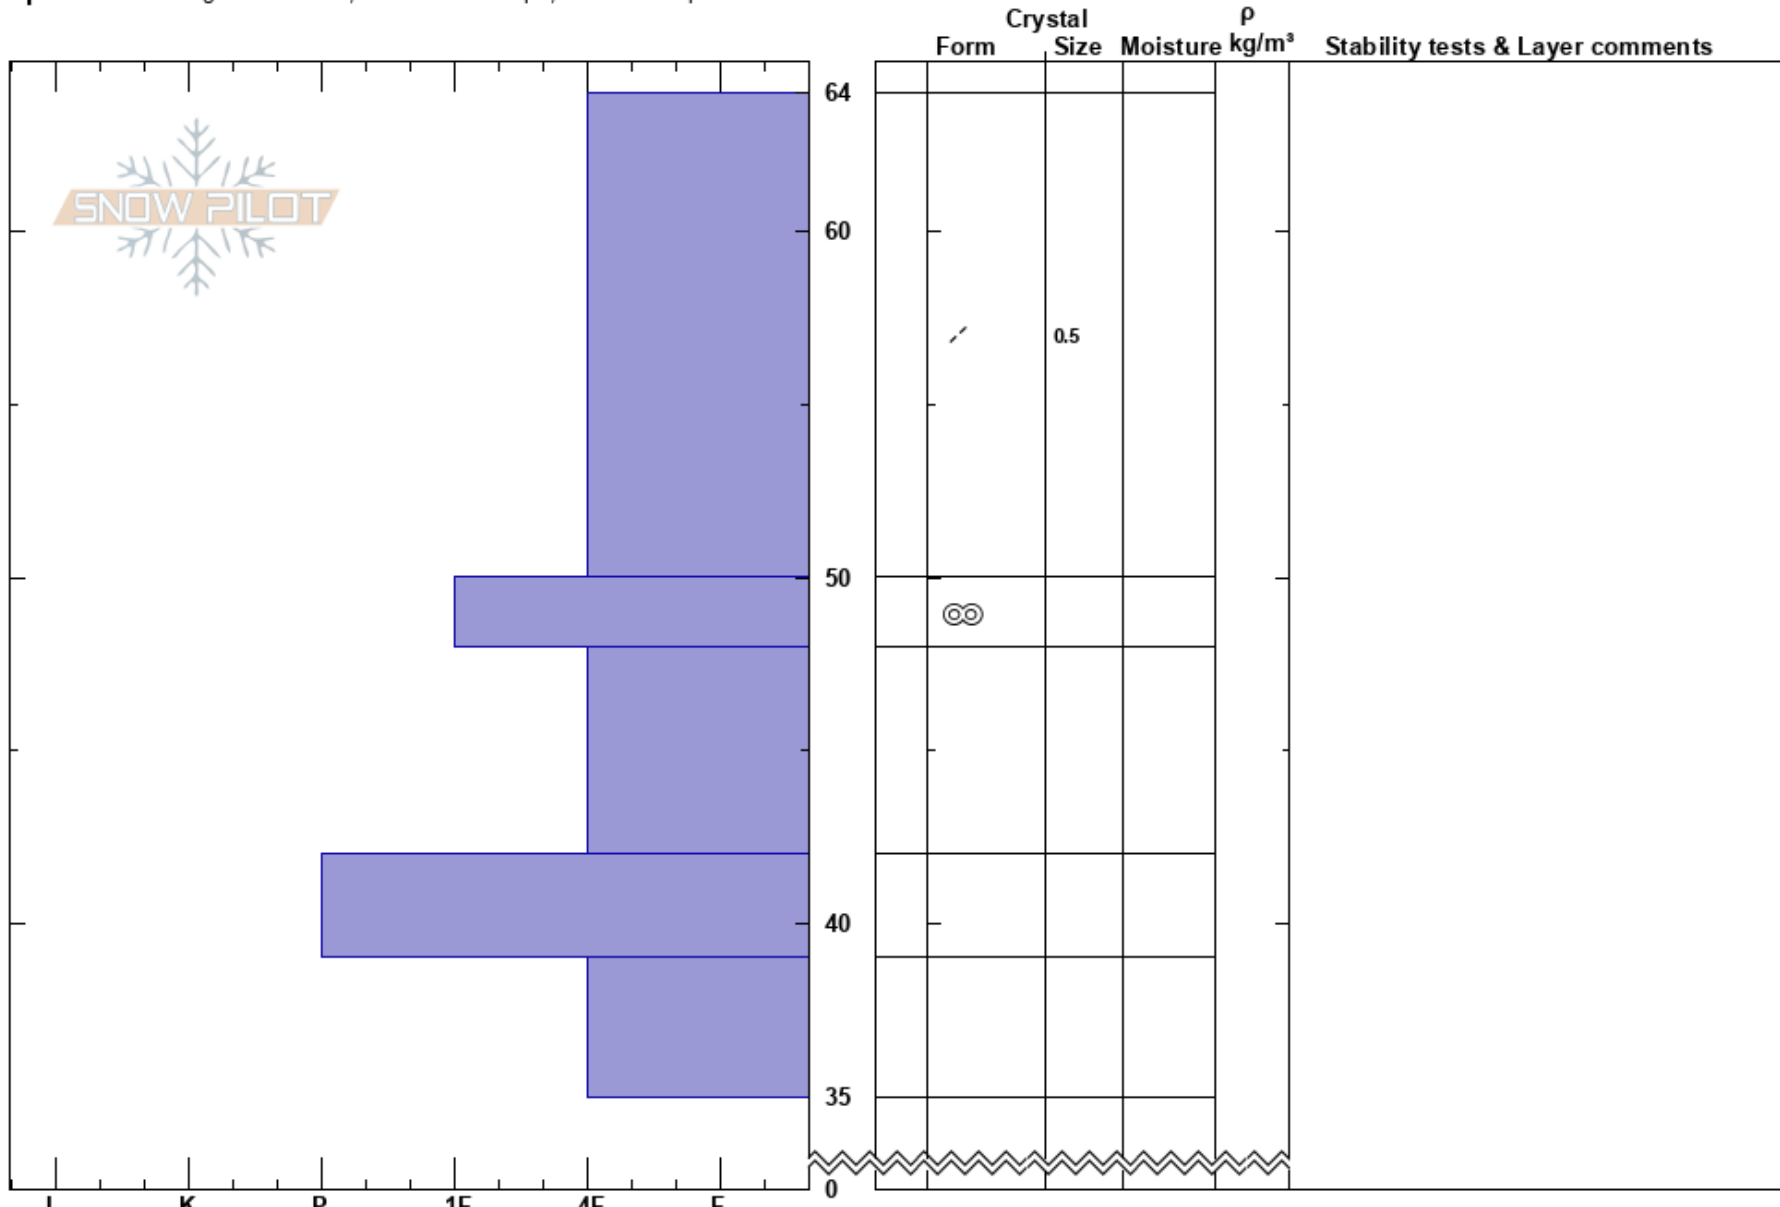

Bluff Start Zone Centre
 Craigieburn Range
 New Zealand
Elevation: 1850 m
Aspect: 180°
Specifics: Pit dug in a Ski Area; Ski tracks on slope; We skied slope

Porters Snow Safety
 23/08/2017 - 12:20
Co-ord:
Slope Angle:
Wind Loading: yes

Stability: HS:64
Air Temperature: -1.2°C
Sky Cover: CLR
Precipitation: NO
Wind: N Light Breeze

Layer Notes:

Notes: Wind was blowing hard enough to not do crystal identification from 48cm-27cm.