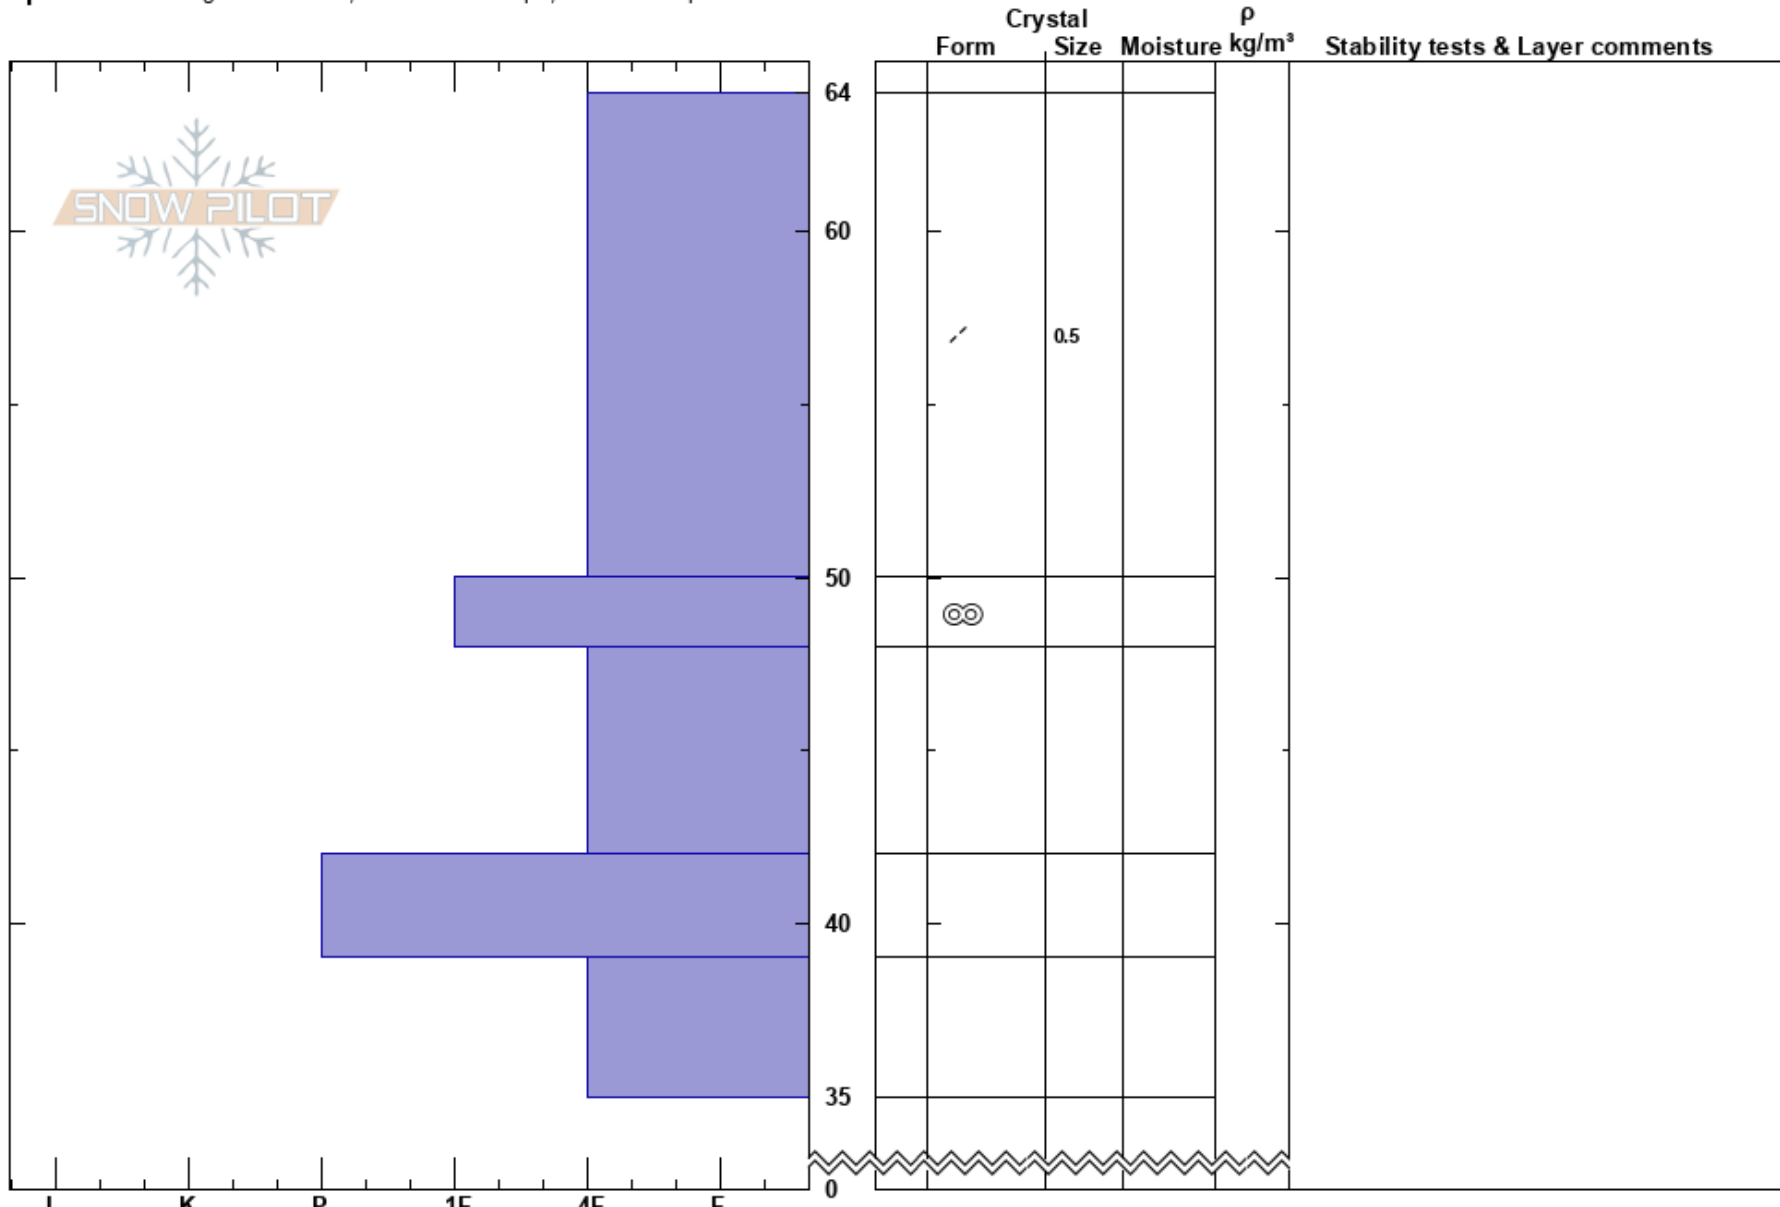

Bluff Start Zone Centre  
 Craigieburn Range  
 New Zealand  
**Elevation:** 1850 m  
**Aspect:** 180°  
**Specifics:** Pit dug in a Ski Area; Ski tracks on slope; We skied slope

Porters Snow Safety  
 23/08/2017 - 12:20  
**Co-ord:**  
**Slope Angle:**  
**Wind Loading:** yes

**Stability:** HS:64  
**Air Temperature:** -1.2°C  
**Sky Cover:** CLR  
**Precipitation:** NO  
**Wind:** N Light Breeze

**Layer Notes:**

**Notes:** Wind was blowing hard enough to not do crystal identification from 48cm-27cm.