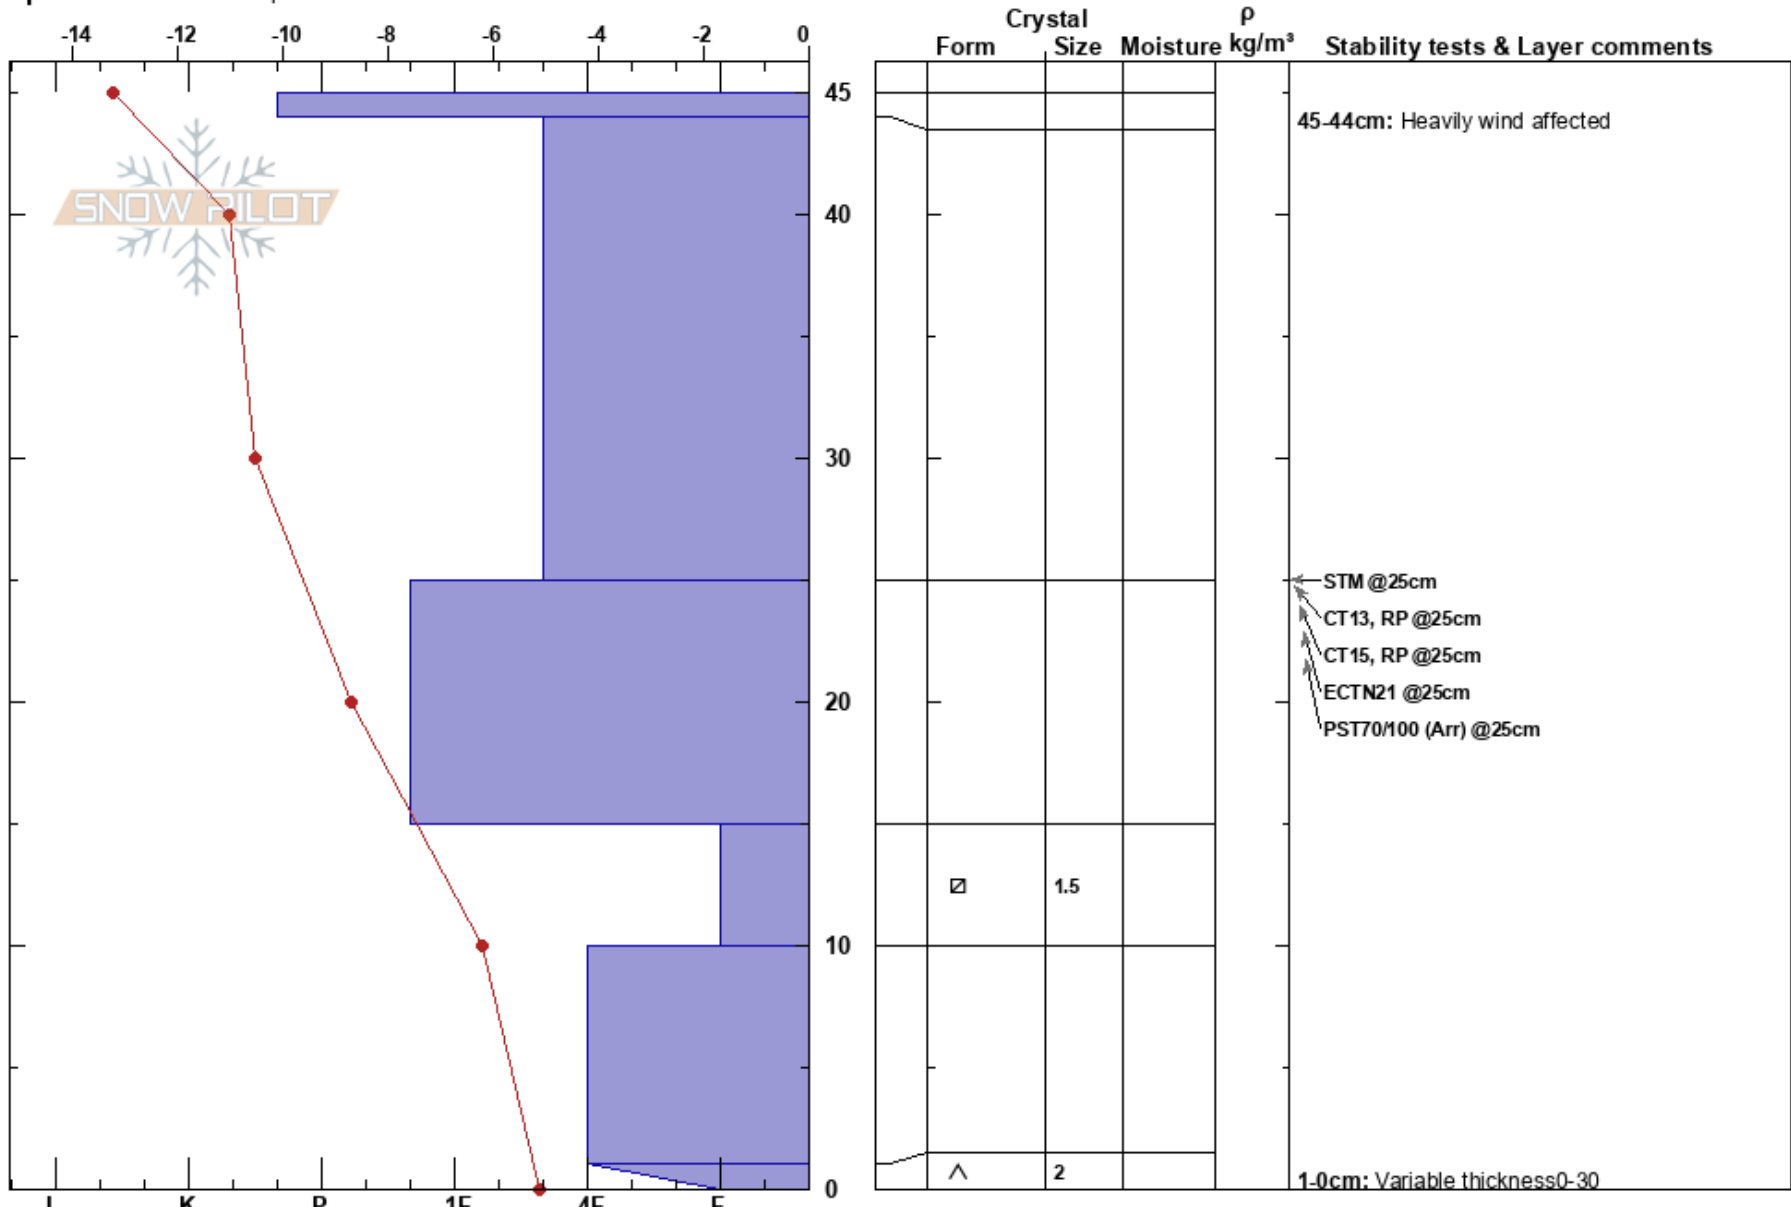

Crossfire
 San Francisco Peaks
 AZ
Elevation: 11275 ft
Aspect: NE
Specifics: We skied slope

Tanner Porter
 03/02/2021 - 1:26pm
Co-ord: 35.35651N, -111.67920E
Slope Angle: 35°
Wind Loading: no

Stability: Very Good **HS:**45
Air Temperature: -14.8°C **PS:** 5
Sky Cover: SCT
Precipitation: NO
Wind: NE Strong

Layer Notes:
 45-44cm: Heavily wind affected
 15-10cm: Problematic layer
 1-0cm: Variable thickness 0-30

Notes: Area stripped by wind. Other locations in Crossfire had 0-175 cm of snow.