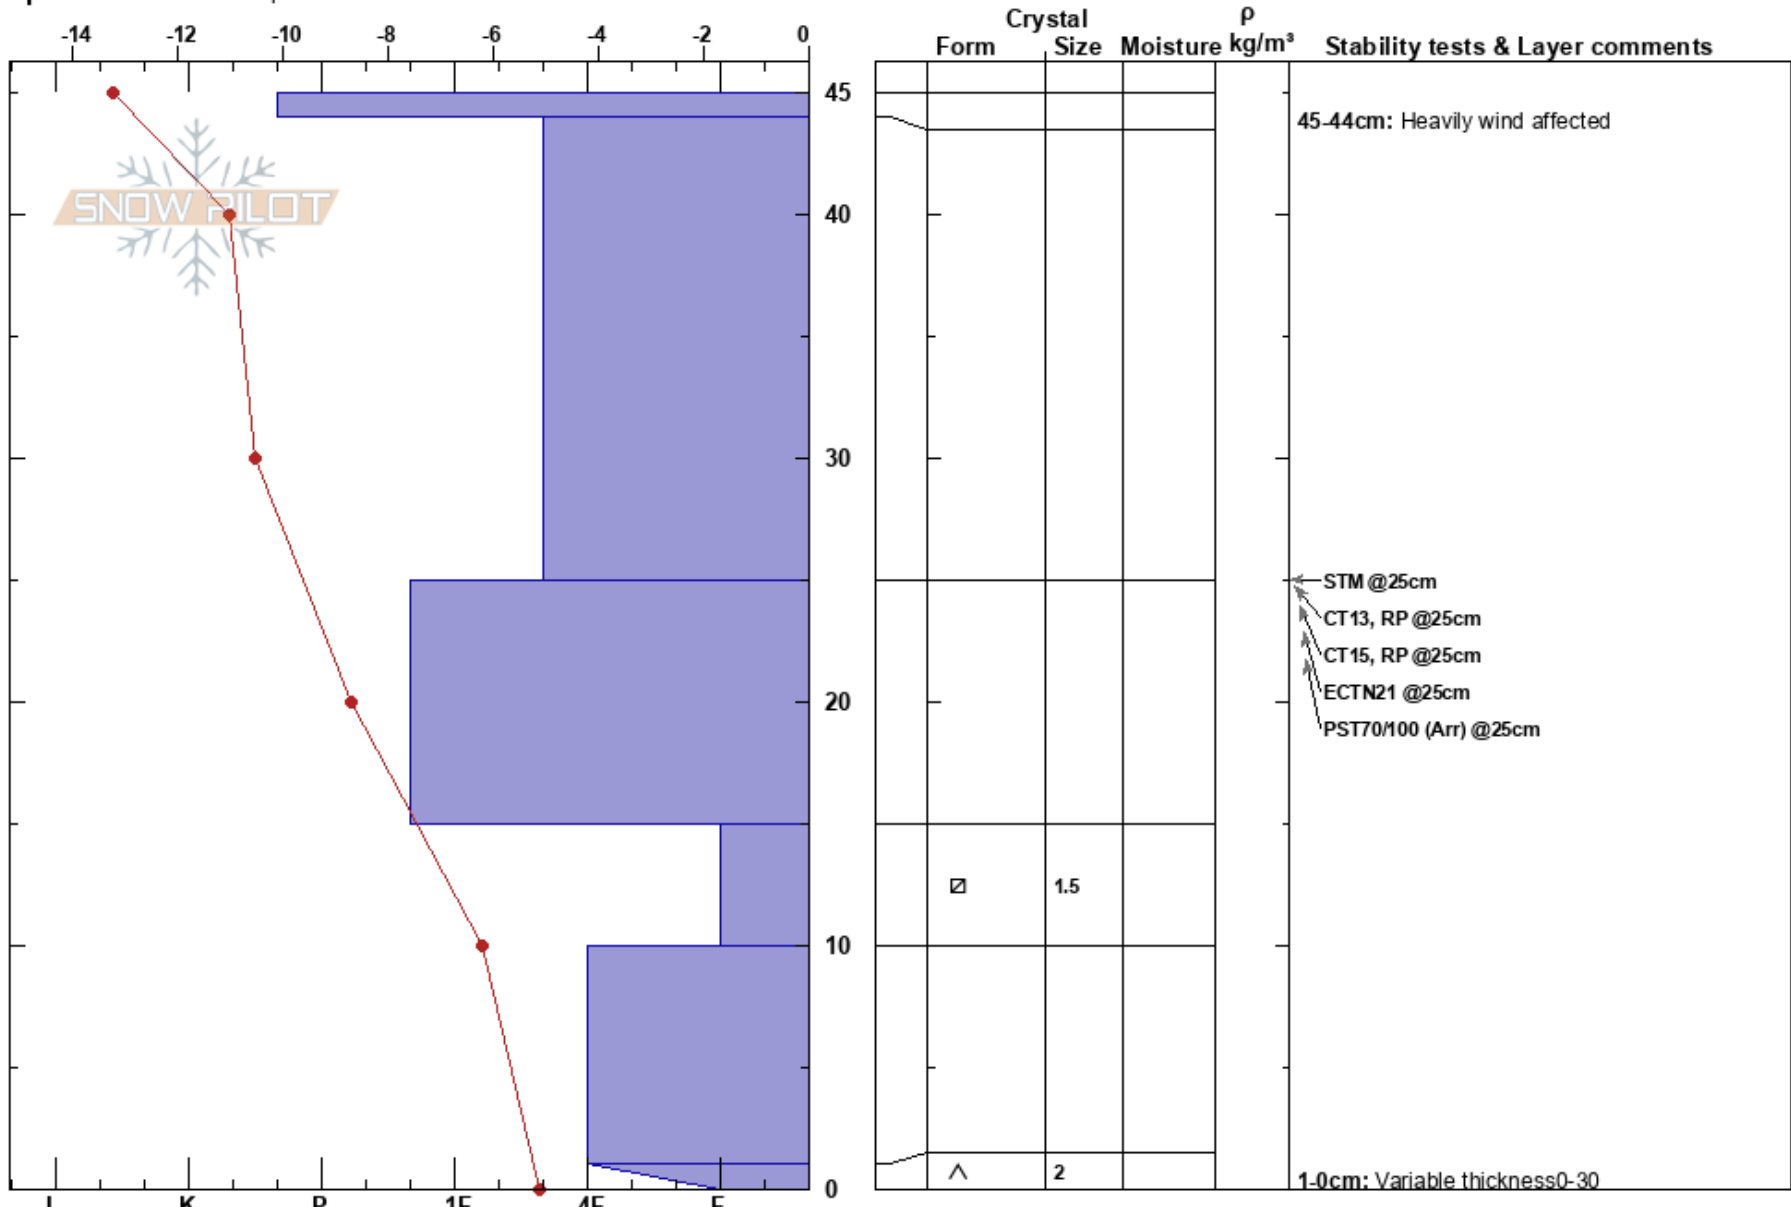

Crossfire
 San Francisco Peaks
 AZ
 Elevation: 11275 ft
 Aspect: NE
 Specifics: We skied slope

Tanner Porter
 03/02/2021 - 1:26pm
 Co-ord: 35.35651N, -111.67920E
 Slope Angle: 35°
 Wind Loading: no

Stability: Very Good HS:45
 Air Temperature: -14.8°C PS: 5
 Sky Cover: SCT
 Precipitation: NO
 Wind: NE Strong

Layer Notes:
 45-44cm: Heavily wind affected
 15-10cm: Problematic layer
 1-0cm: Variable thickness 0-30

Notes: Area stripped by wind. Other locations in Crossfire had 0-175 cm of snow.