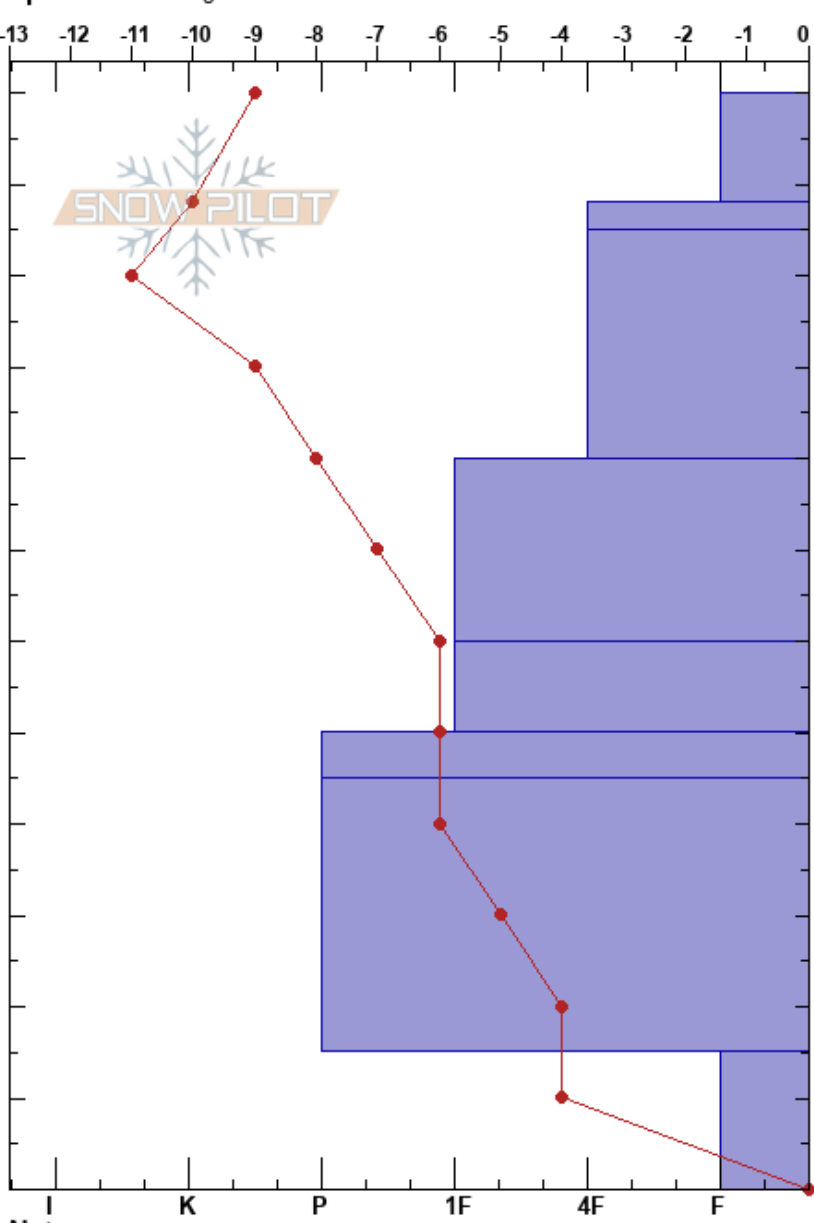

suprise  
 Northern Wasatch  
 UT  
 Elevation: 8300 ft  
 Aspect: 325°  
 Specifics: Pit dug in a Ski Area

Scott Castleton  
 03/04/2021 - 11:30am  
 Co-ord: 41.20403N, -111.86005W  
 Slope Angle: 15°  
 Wind Loading:

Stability: **HS:120**  
 Air Temperature: 4°C  
 Sky Cover: **PF:12**  
 Precipitation: NO  
 Wind: S Light Breeze  
**PS:6**  
 15-0cm: Problematic layer

Form	Crystal Size	Moisture	$\rho$ kg/m <sup>3</sup>	Stability tests & Layer comments
/	1-1.5			
○ (/)	1.5			
/	1-1.5			
/	1			
□	0.5			
⊙⊙	0.5			
	0.5			
□	0.5			