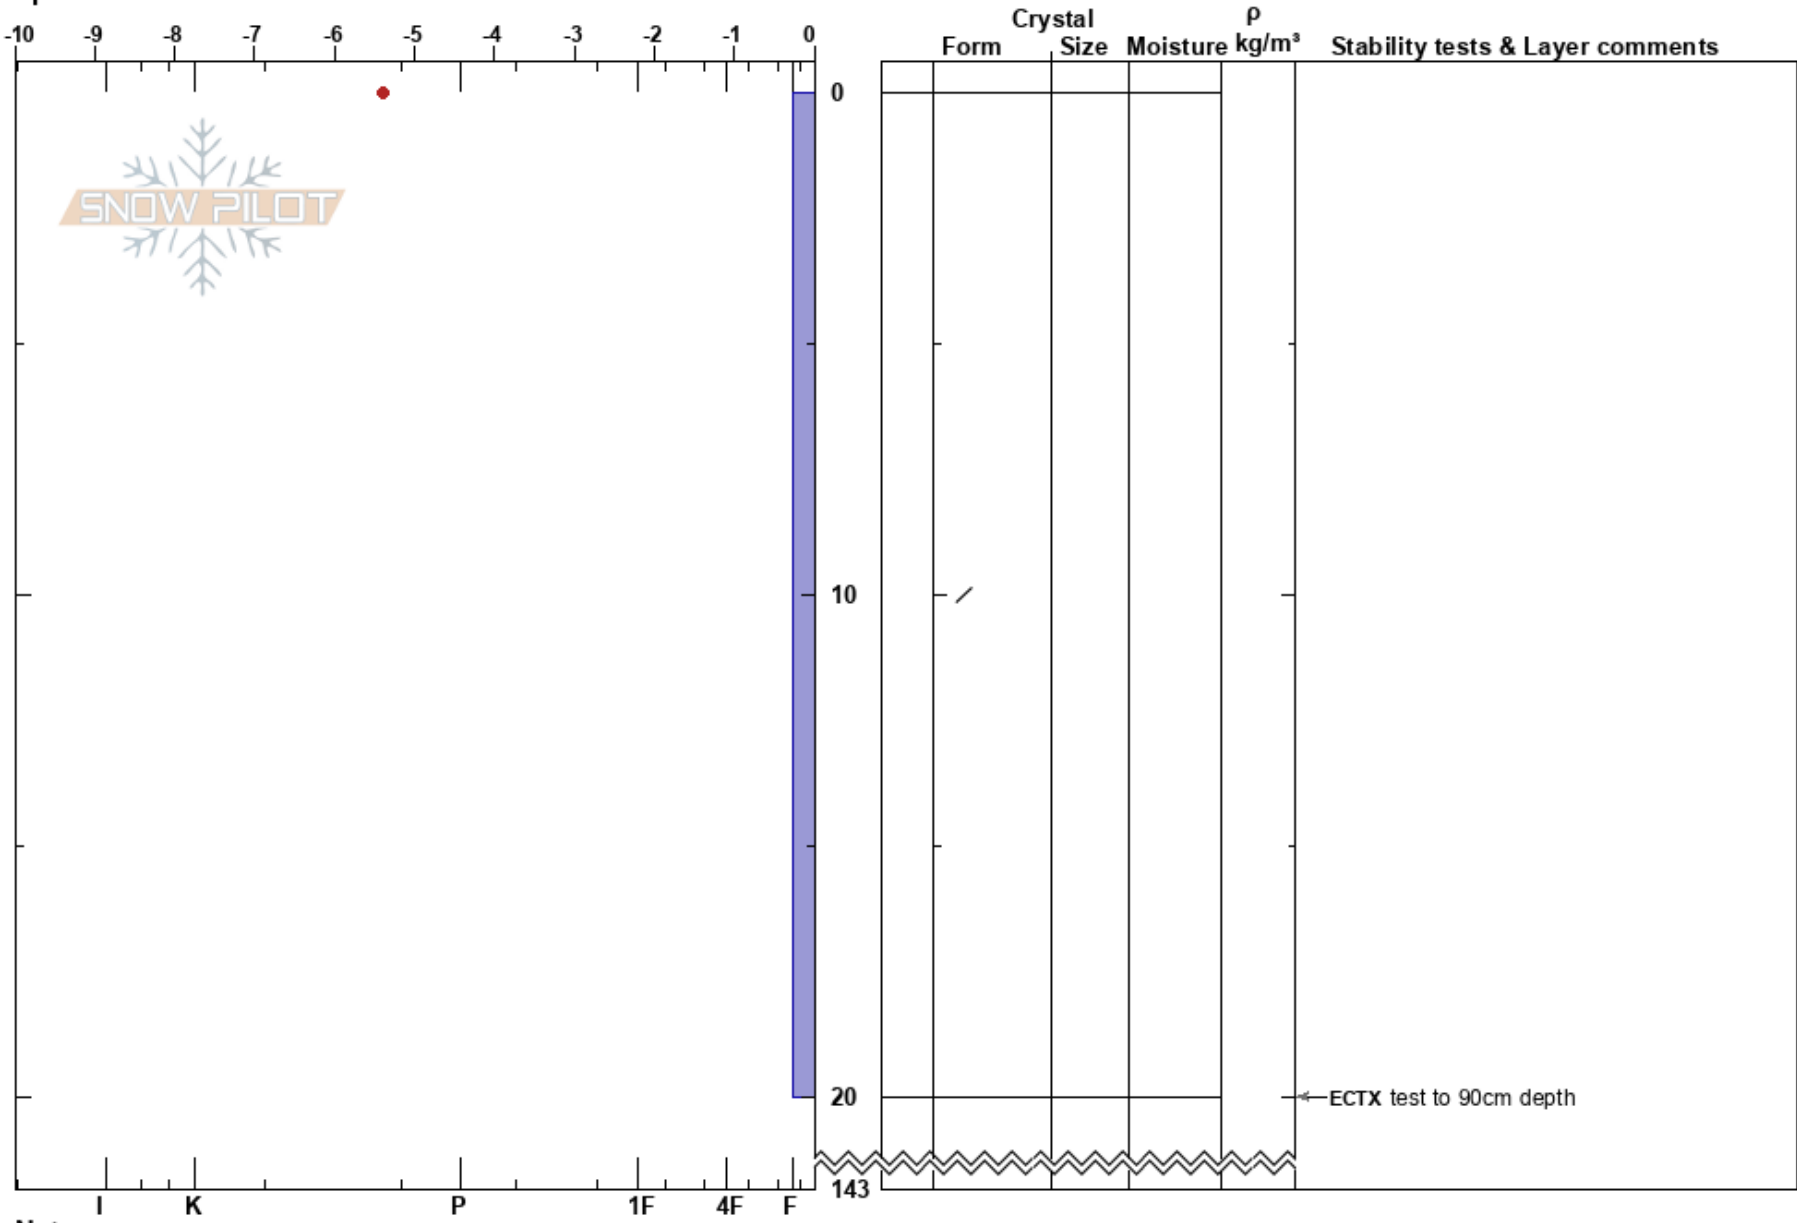

SLH Towers 20170819  
 Towers Ridge  
 New Zealand  
**Elevation:** 1900 m  
**Aspect:** E  
**Specifics:**

Southern Lakes Heliski Queenstown  
 19/08/2017 - 11:00  
**Co-ord:**  
**Slope Angle:** 32°  
**Wind Loading:**

**Stability:**  
**Air Temperature:**  
**Sky Cover:**  
**Precipitation:**  
**Wind:**

**HS:**143  
**PF:**40  
**Layer Notes:**

**Notes:**