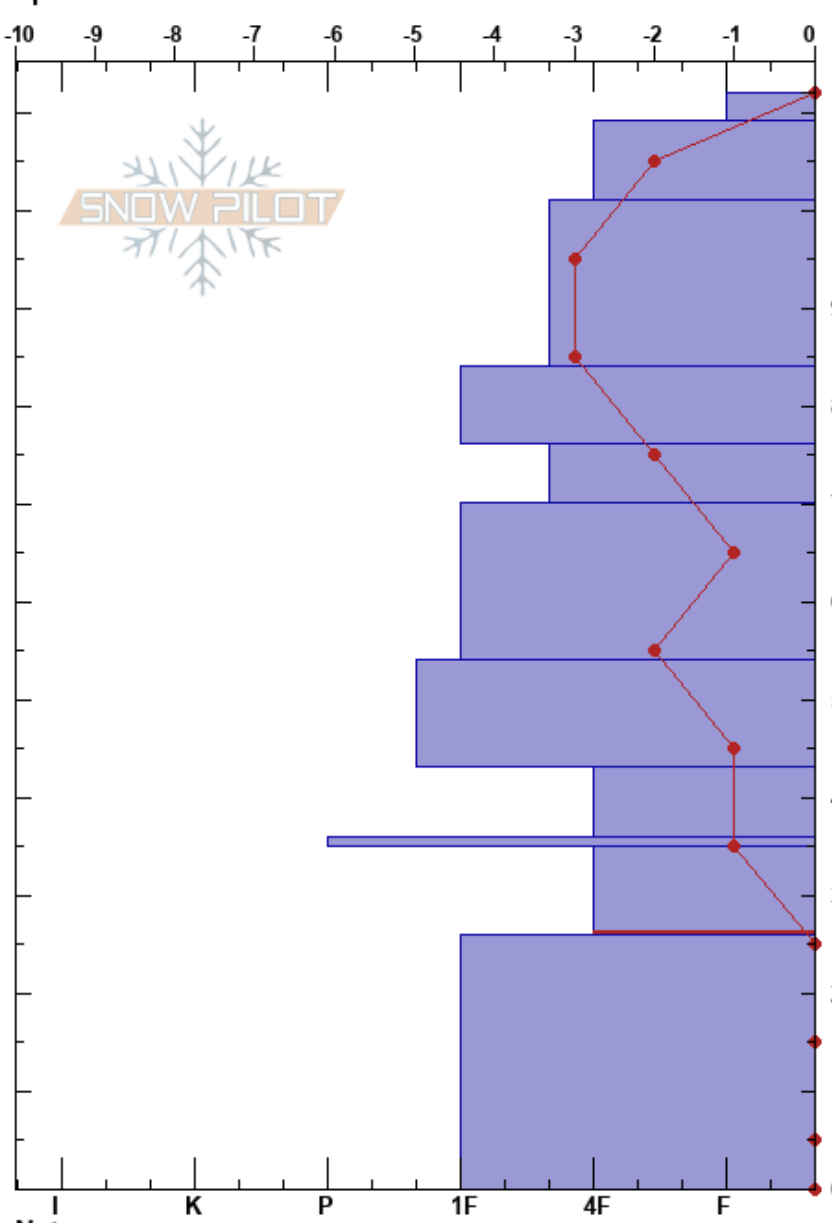

Snowpit 4 - 02/22  
 Wasatch Range  
 UT  
 Elevation: 2761 m  
 Aspect: 170°  
 Specifics:

Laura Barbosa  
 02/22/2021 - 10:00am  
 Co-ord: 40.61717N, -111.57312W  
 Slope Angle: 21°  
 Wind Loading:

Stability: **HS:112**  
 Air Temperature: 7°C  
 Sky Cover: CLR  
 Precipitation: NO  
 Wind: Calm

Layer Notes:  
 76-70cm: Sintering evident  
 35-26cm: Problematic layer

Form	Crystal		Moisture	ρ kg/m³	Stability tests & Layer comments
	Size	Moisture			
□ (•)	0.5				
□ (•)	0.5			147	←CT5, Q2 @104cm 5 taps wrist
□ (•)	0.5			179	
□ (•)	0.5			224	
• (□)	0.5			239	76-70cm: Sintering evident
• (□)	0.5			226	←CT3, Q2 @64cm 3 elbow
• (□)	0.5			287	
□				320	
⊙⊙				339	
□ (•)				345	←CT3 @25cm 10 elbow
□	1			330	
				0	