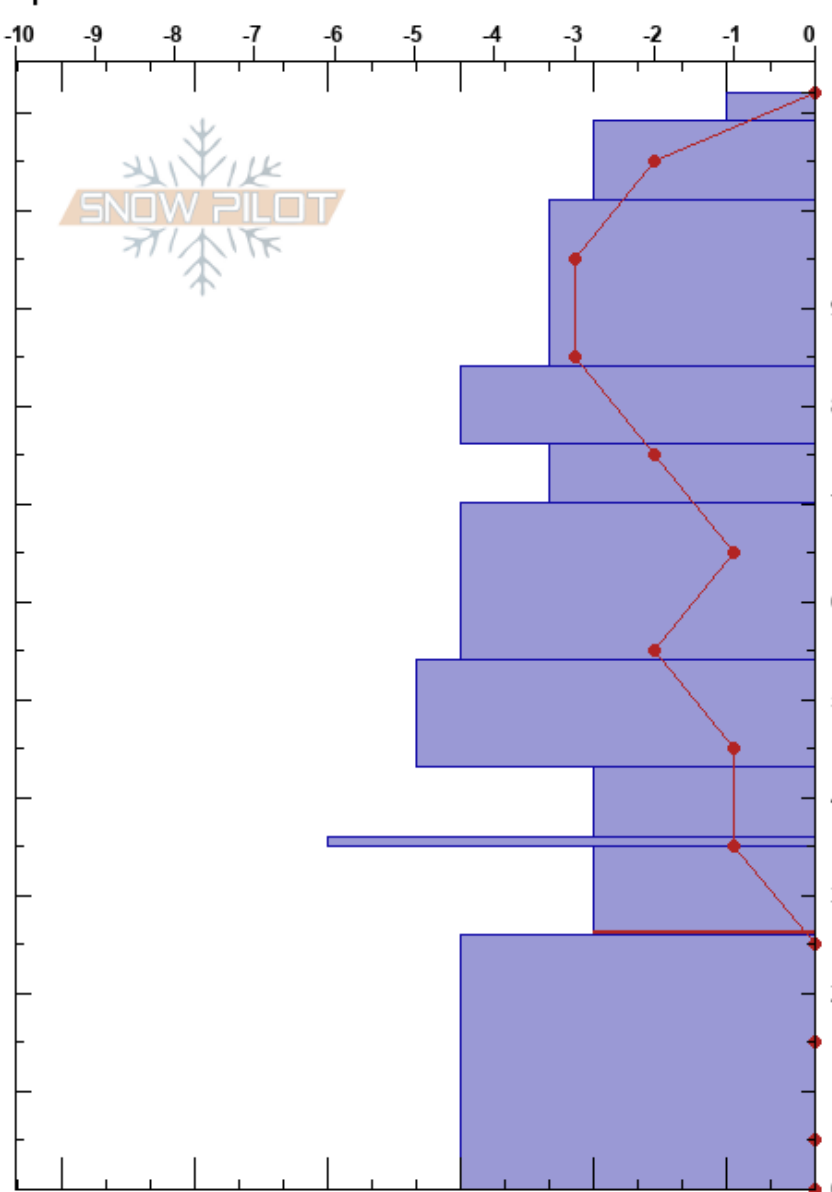

Snowpit 4 - 02/22
 Wasatch Range
 UT
 Elevation: 2761 m
 Aspect: 170°
 Specifics:

Laura Barbosa
 02/22/2021 - 10:00am
 Co-ord: 40.61717N, -111.57312W
 Slope Angle: 21°
 Wind Loading:

Stability: **HS:112**
 Air Temperature: 7°C
 Sky Cover: CLR
 Precipitation: NO
 Wind: Calm

Layer Notes:
 76-70cm: Sintering evident
 35-26cm: Problematic layer

Form	Crystal Size	Moisture	ρ kg/m ³	Stability tests & Layer comments
			112	
□ (•)	0.5		110	
□ (•)	0.5		147	←CT5, Q2 @104cm 5 taps wrist
□ (•)	0.5		179	
□ (•)	0.5		224	
• (□)	0.5		239	76-70cm: Sintering evident
• (□)	0.5		226	←CT3, Q2 @64cm 3 elbow
• (□)	0.5		287	
□			320	
⊙⊙			339	
□ (•)			345	←CT3 @25cm 10 elbow
□	1		330	
			0	