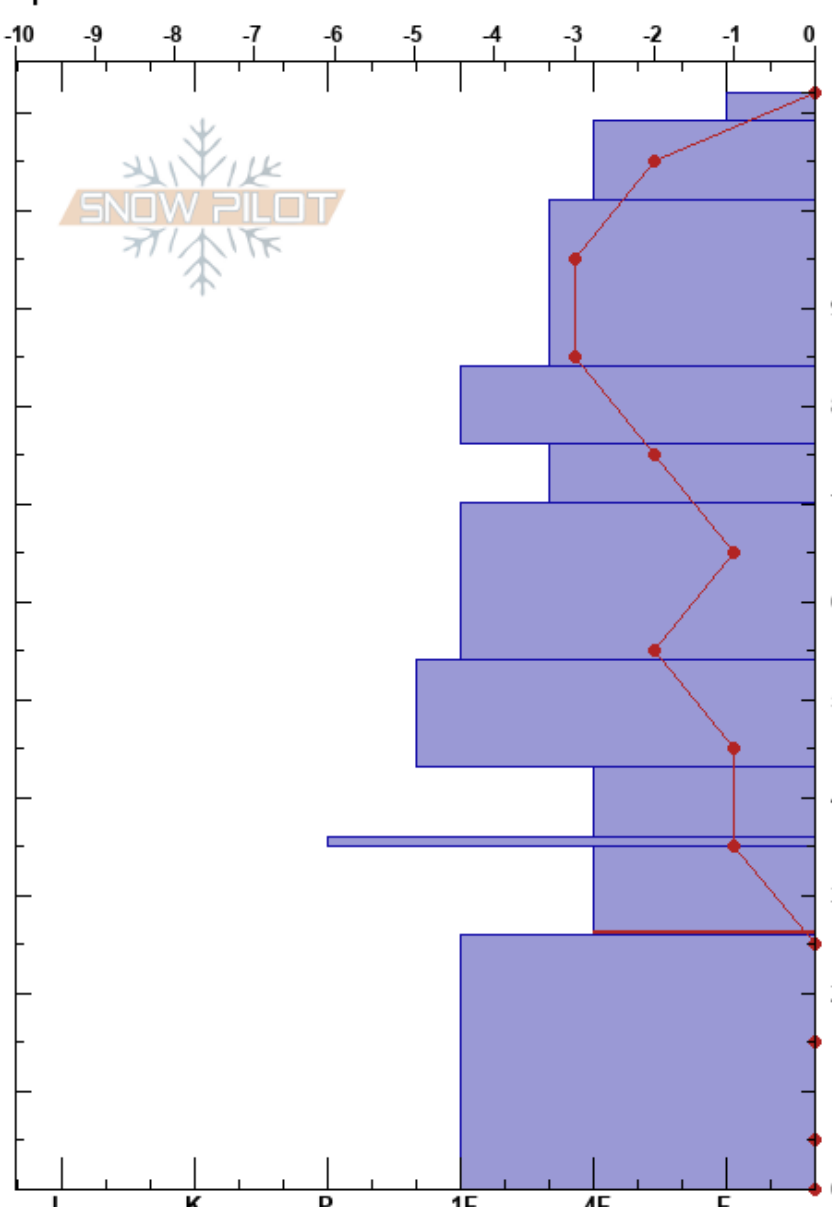

Snowpit 4 - 02/22
 Wasatch Range
 UT
 Elevation: 2761 m
 Aspect: 170°
 Specifics:

Laura Barbosa
 02/22/2021 - 10:00am
 Co-ord: 40.61717N, -111.57312W
 Slope Angle: 21°
 Wind Loading:

Stability: **HS:112**
 Air Temperature: 7°C
 Sky Cover: CLR
 Precipitation: NO
 Wind: Calm

Layer Notes:
 76-70cm: Sintering evident
 35-26cm: Problematic layer

Form	Crystal Size	Moisture	ρ kg/m ³	Stability tests & Layer comments
			112	
□ (•)	0.5		110	
□ (•)	0.5		147	←CT5, Q2 @104cm 5 taps wrist
□ (•)	0.5		179	
□ (•)	0.5		224	
• (□)	0.5		239	76-70cm: Sintering evident
• (□)	0.5		226	←CT3, Q2 @64cm 3 elbow
• (□)	0.5		287	
□			320	
⊙⊙			339	
□ (•)			345	←CT3 @25cm 10 elbow
□	1		330	
			0	