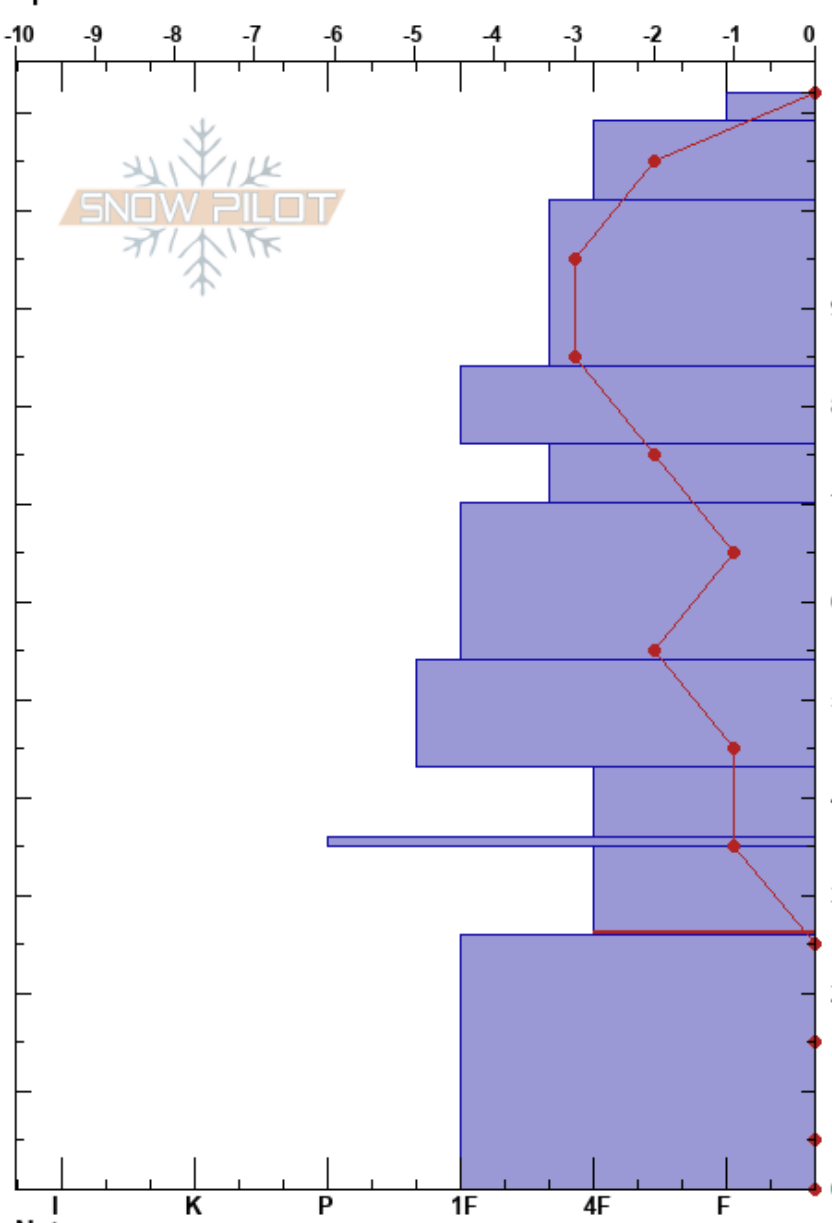

Snowpit 4 - 02/22
 Wasatch Range
 UT
 Elevation: 2761 m
 Aspect: 170°
 Specifics:

Laura Barbosa
 02/22/2021 - 10:00am
 Co-ord: 40.61717N, -111.57312W
 Slope Angle: 21°
 Wind Loading:

Stability: **HS:112**
 Air Temperature: 7°C
 Sky Cover: CLR
 Precipitation: NO
 Wind: Calm

Layer Notes:
 76-70cm: Sintering evident
 35-26cm: Problematic layer

Form	Crystal Size	Moisture	ρ kg/m ³	Stability tests & Layer comments
			112	
□ (•)	0.5		110	
□ (•)	0.5		147	←CT5, Q2 @104cm 5 taps wrist
□ (•)	0.5		179	
□ (•)	0.5		224	
• (□)	0.5		239	76-70cm: Sintering evident
• (□)	0.5		226	←CT3, Q2 @64cm 3 elbow
• (□)	0.5		287	
□			320	
⊙⊙			339	
□ (•)			345	←CT3 @25cm 10 elbow
□	1		330	
			0	