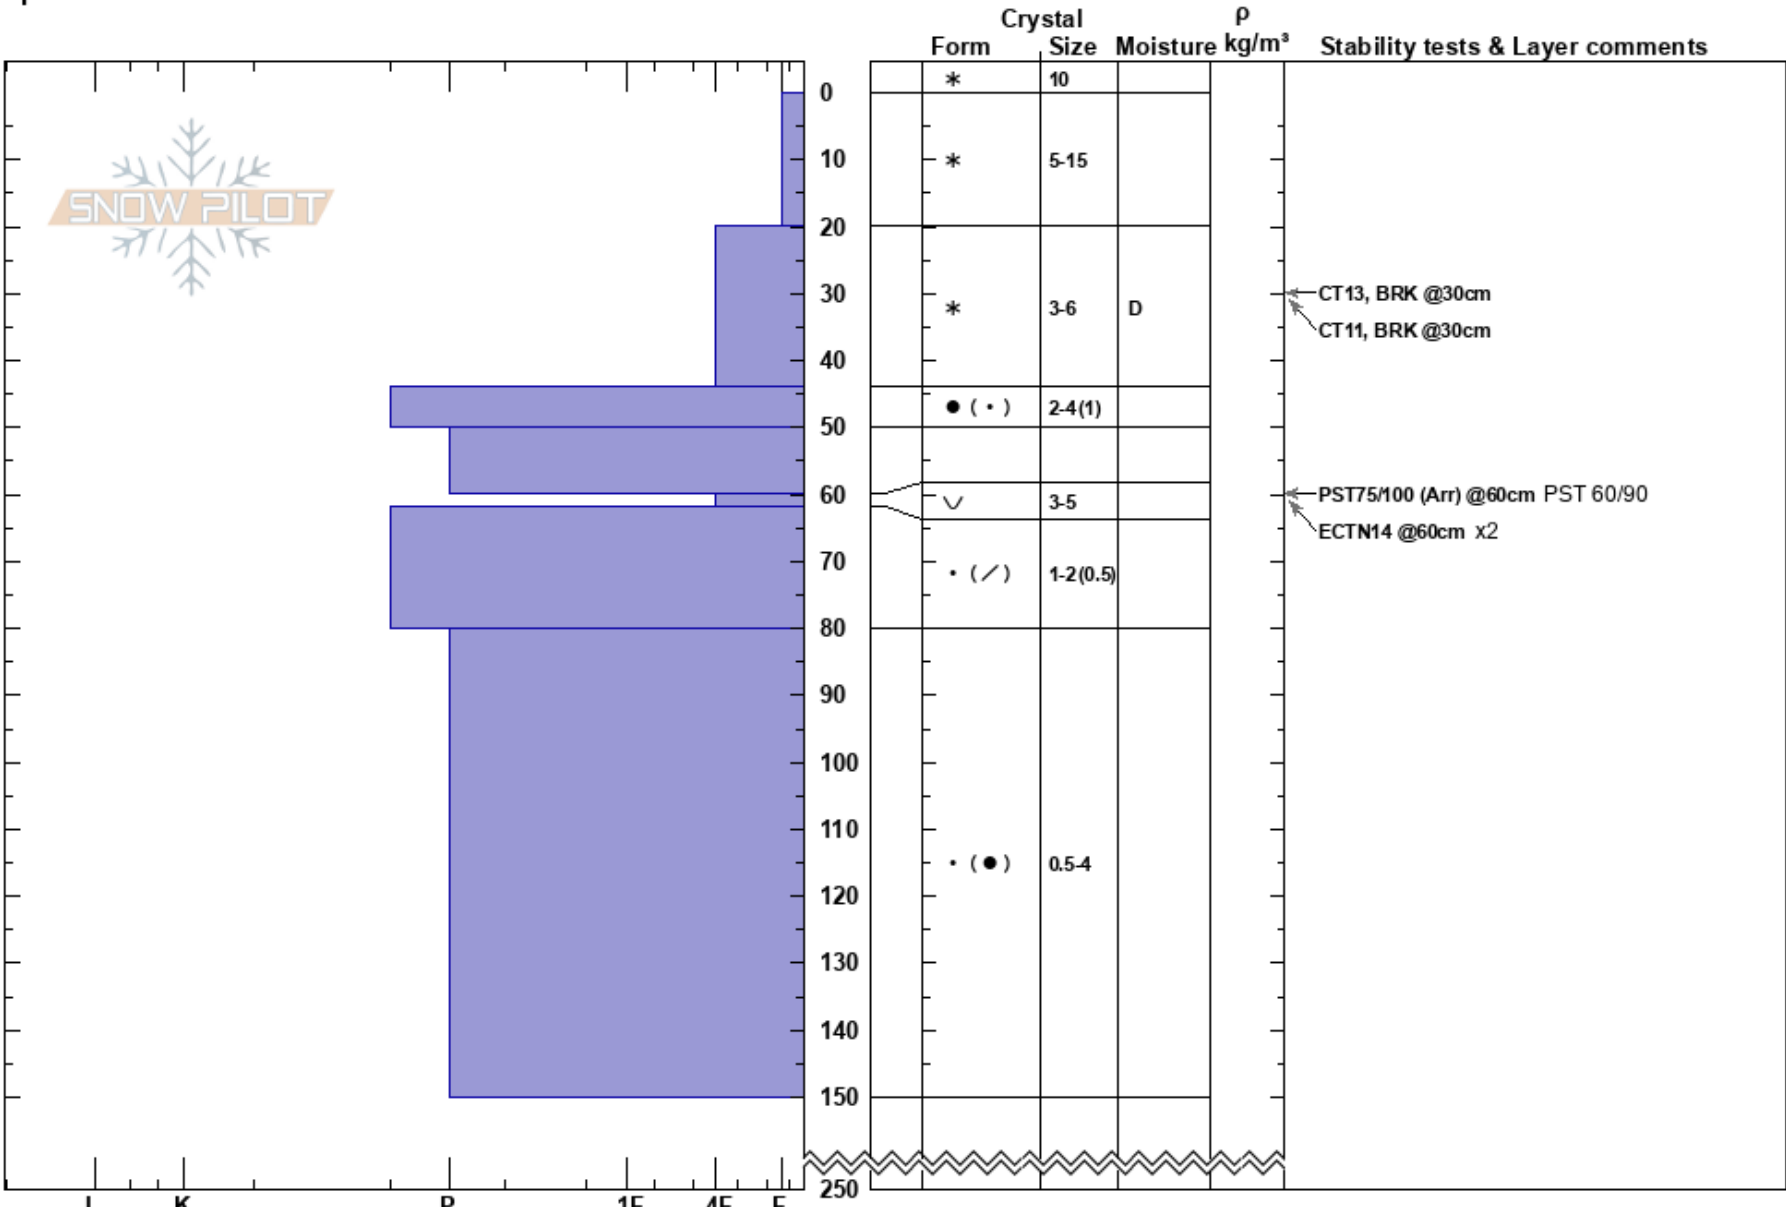

Frisby Ridge
 Monashee
 BC
 Elevation: 2034 m
 Aspect: E
 Specifics:

Christopher Speagle
 16/12/2020 - 13:30
 Co-ord: 51.15093N, -118.28499W
 Slope Angle: 24°
 Wind Loading:

Stability:
 Air Temperature: -5°C
 Sky Cover: OVC
 Precipitation: S-1
 Wind: Calm

HS:250
 PF:45
 Layer Notes:

Notes: