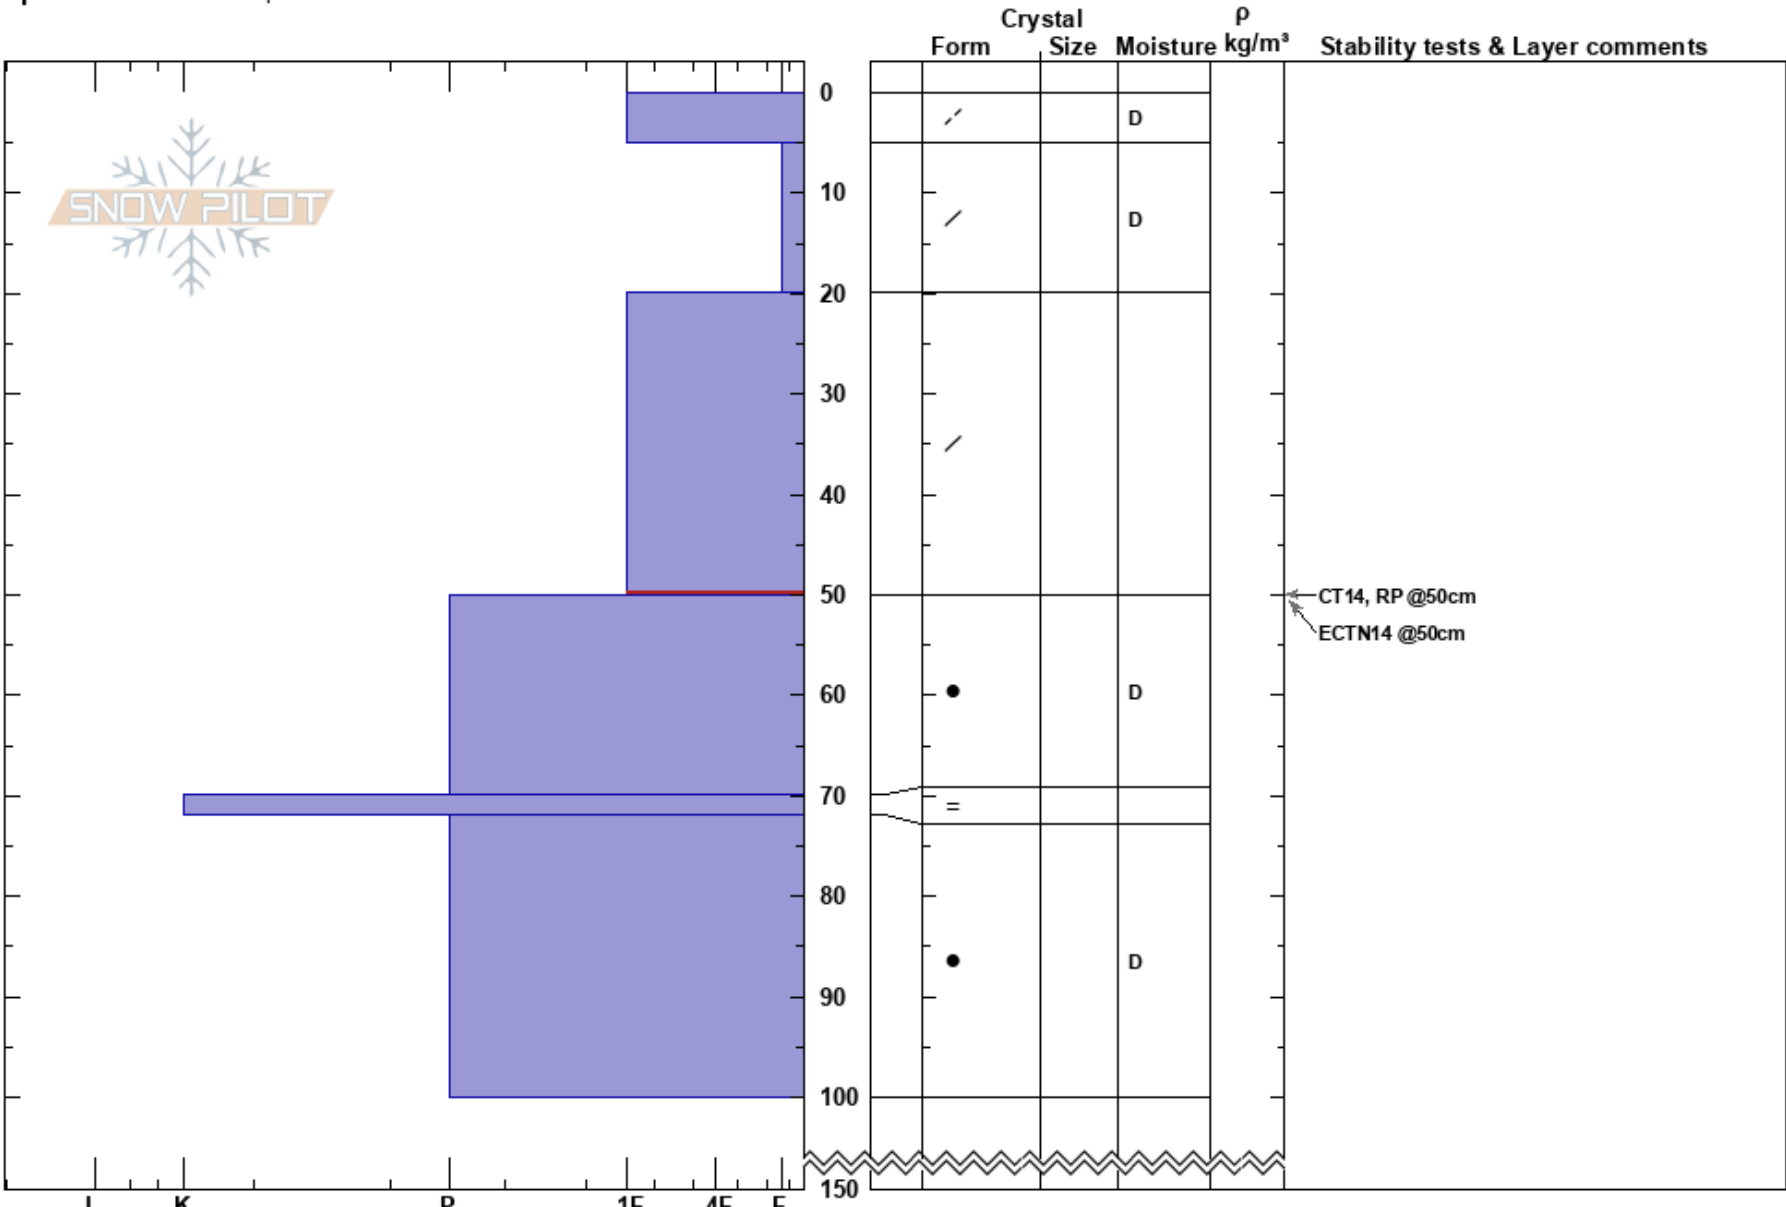

Magical Mystery  
 Harris  
 New Zealand  
**Elevation:** 1900 m  
**Aspect:** S  
**Specifics:** We skied slope

Southern Lakes Heliski Queenstown  
 15/08/2017 - 13:30  
**Co-ord:**  
**Slope Angle:** 28°  
**Wind Loading:**

**Stability:** Good **HS:**150 **Layer Notes:**  
**Air Temperature:** **PF:**30 20-50cm:Problematic layer  
**Sky Cover:** CLR  
**Precipitation:** NO  
**Wind:** Calm

Notes: