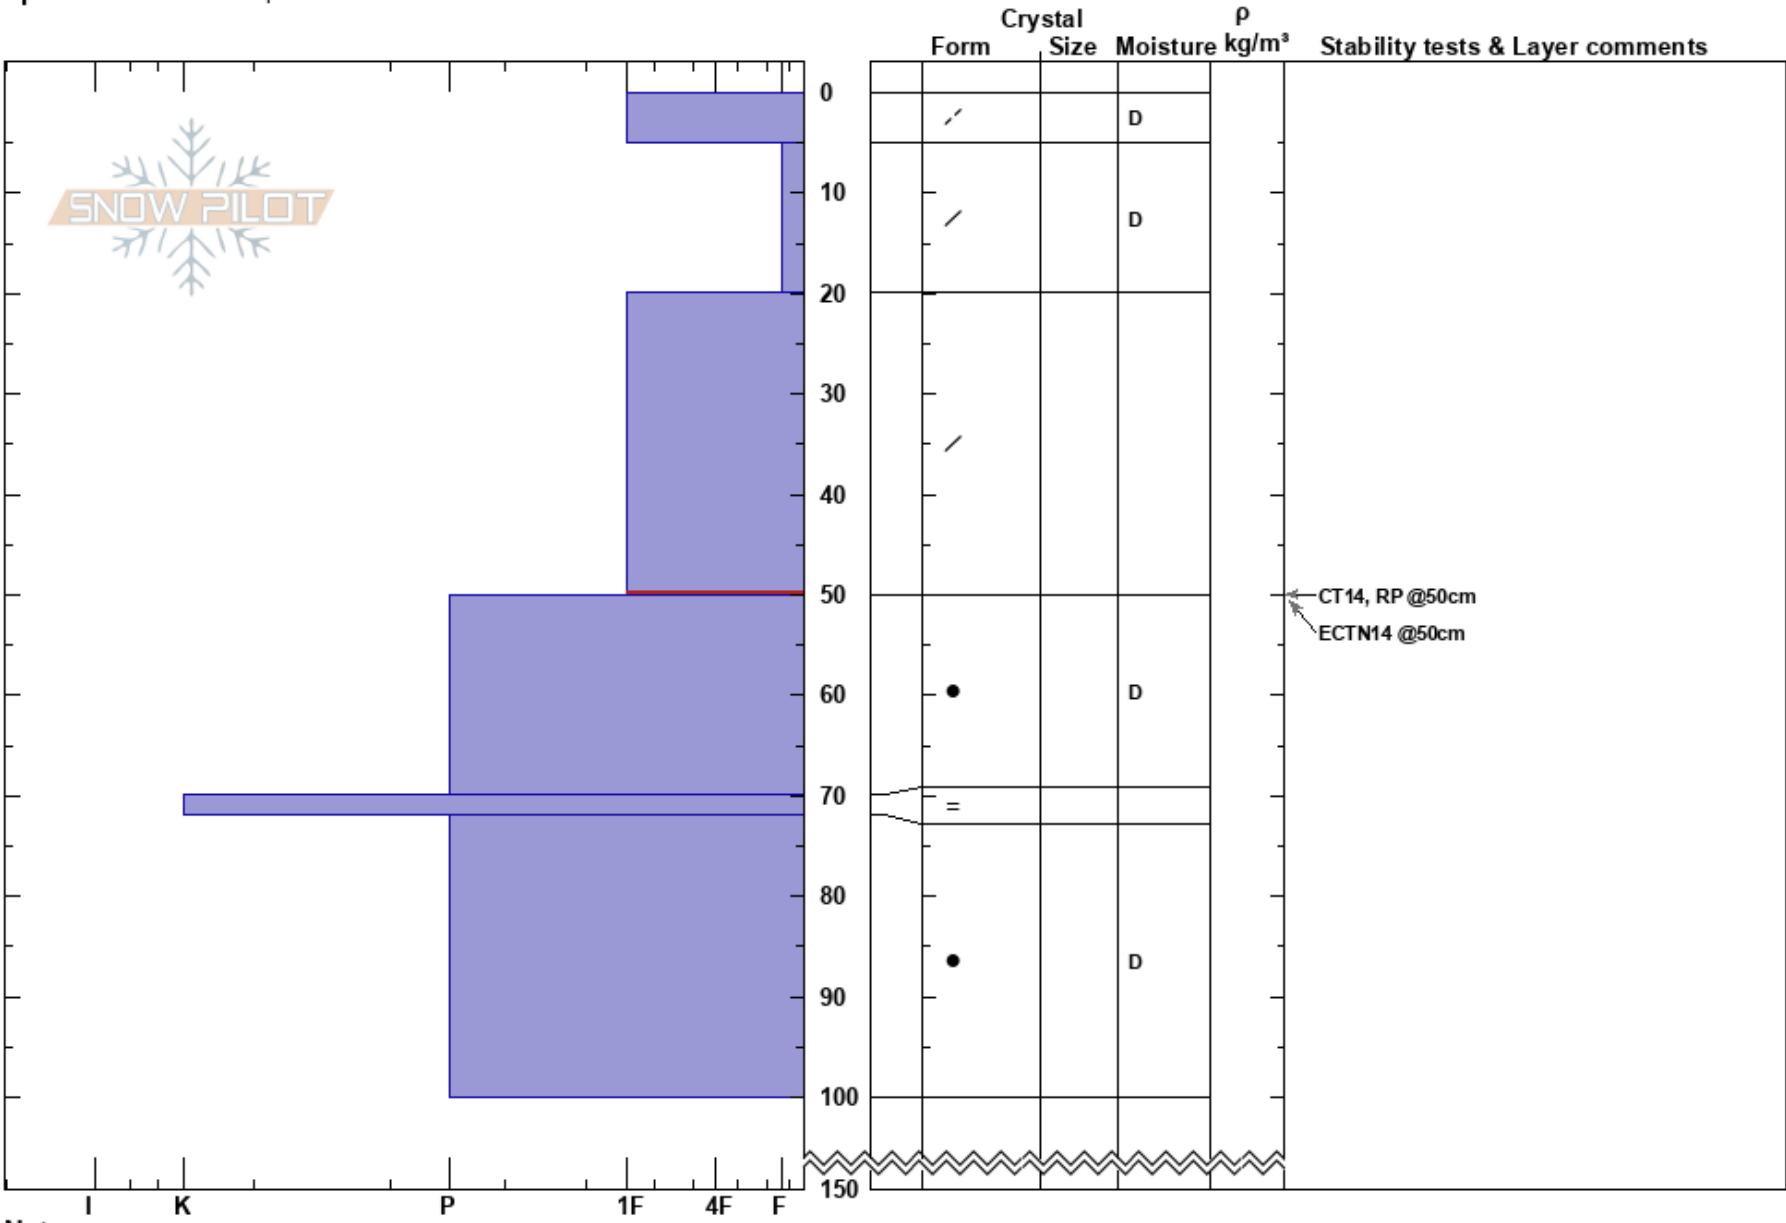

Magical Mystery
 Harris
 New Zealand
 Elevation: 1900 m
 Aspect: S
 Specifics: We skied slope

Southern Lakes Heliski Queenstown
 15/08/2017 - 13:30
 Co-ord:
 Slope Angle: 28°
 Wind Loading:

Stability: Good
 Air Temperature:
 Sky Cover: CLR
 Precipitation: NO
 Wind: Calm

HS:150
 PF:30 20-50cm:Problematic layer

Layer Notes:

Notes: