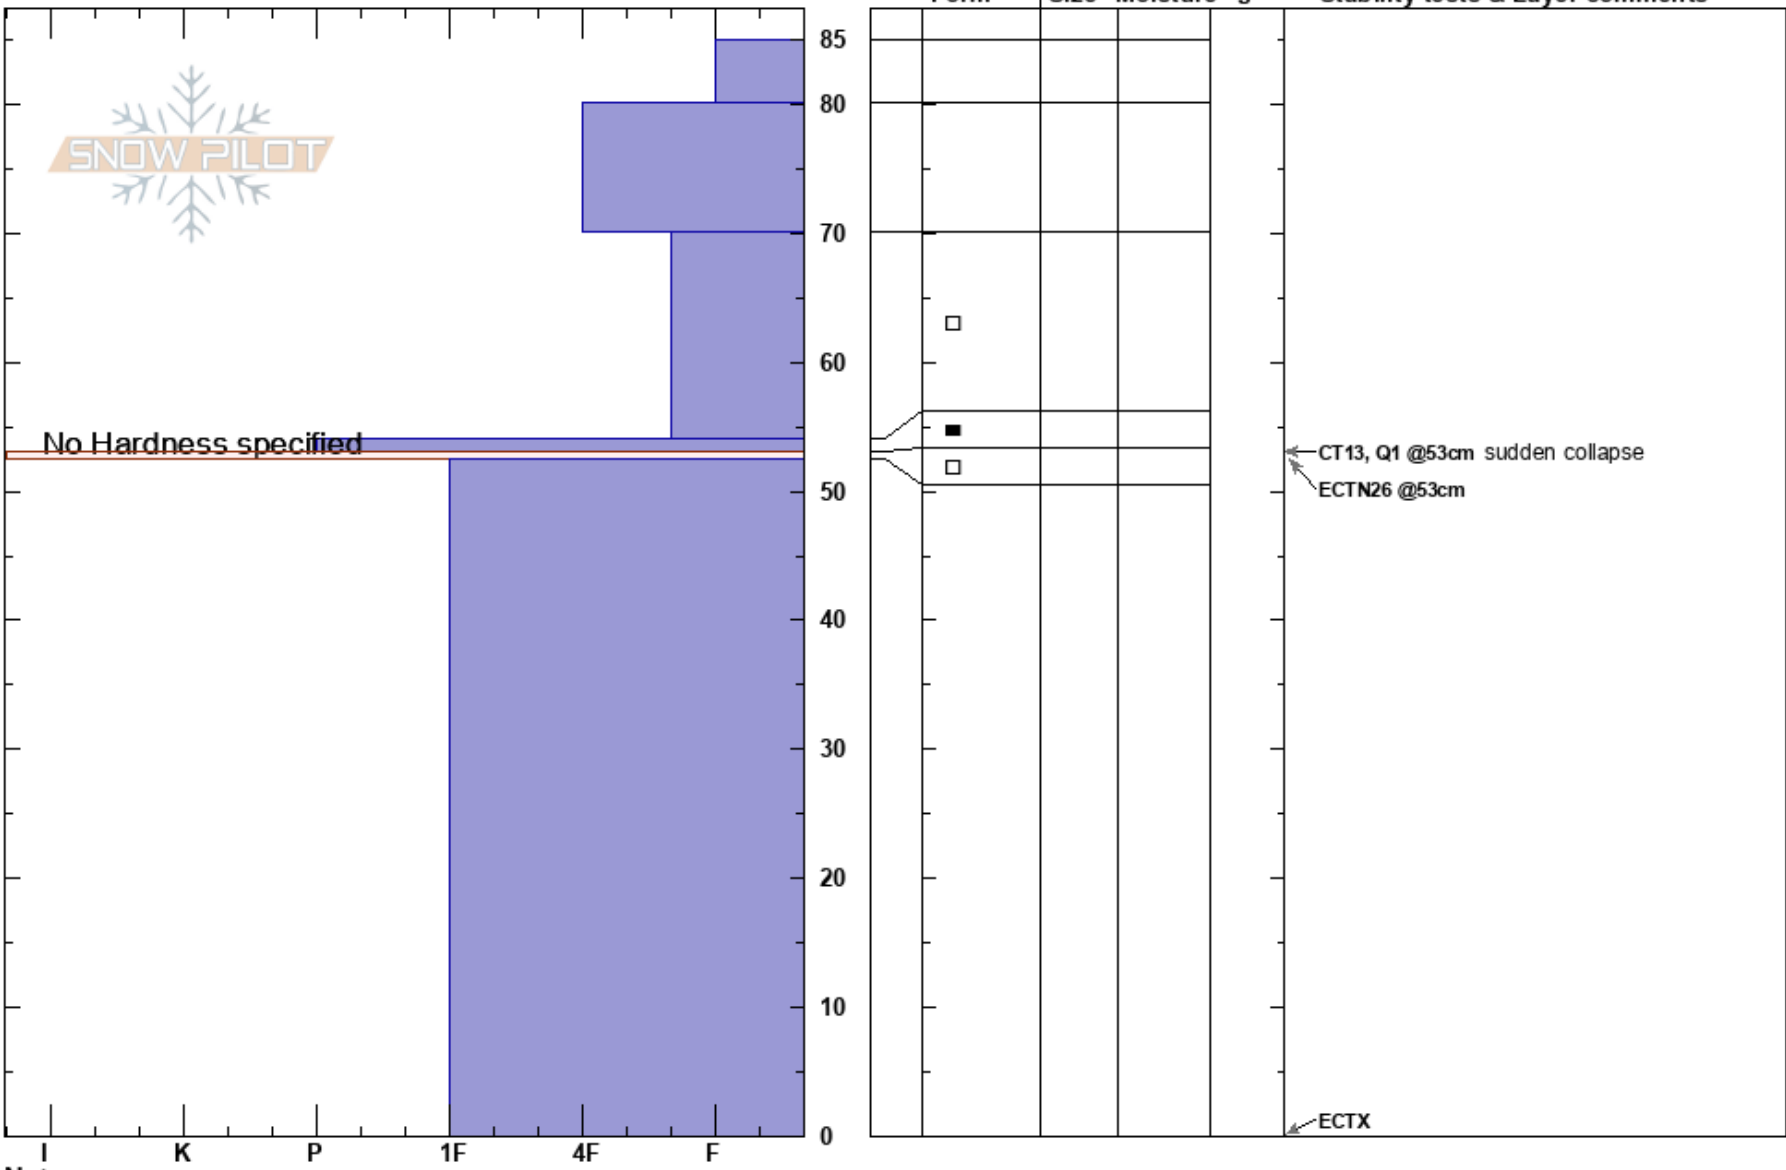

Dutchman's
Kachina Peaks
AZ
Elevation: 10570 ft
Aspect: 250°
Specifics:

Troy Marino
02/28/2021 - 12:30pm
Co-ord: 35.33913N, -111.69509W
Slope Angle: 22°
Wind Loading:

Stability:
Air Temperature:
Sky Cover:
Precipitation: S-1
Wind:

HS:85

Layer Notes:

No Hardness specified

Crystal Form Size Moisture ρ kg/m³ Stability tests & Layer comments

Notes: