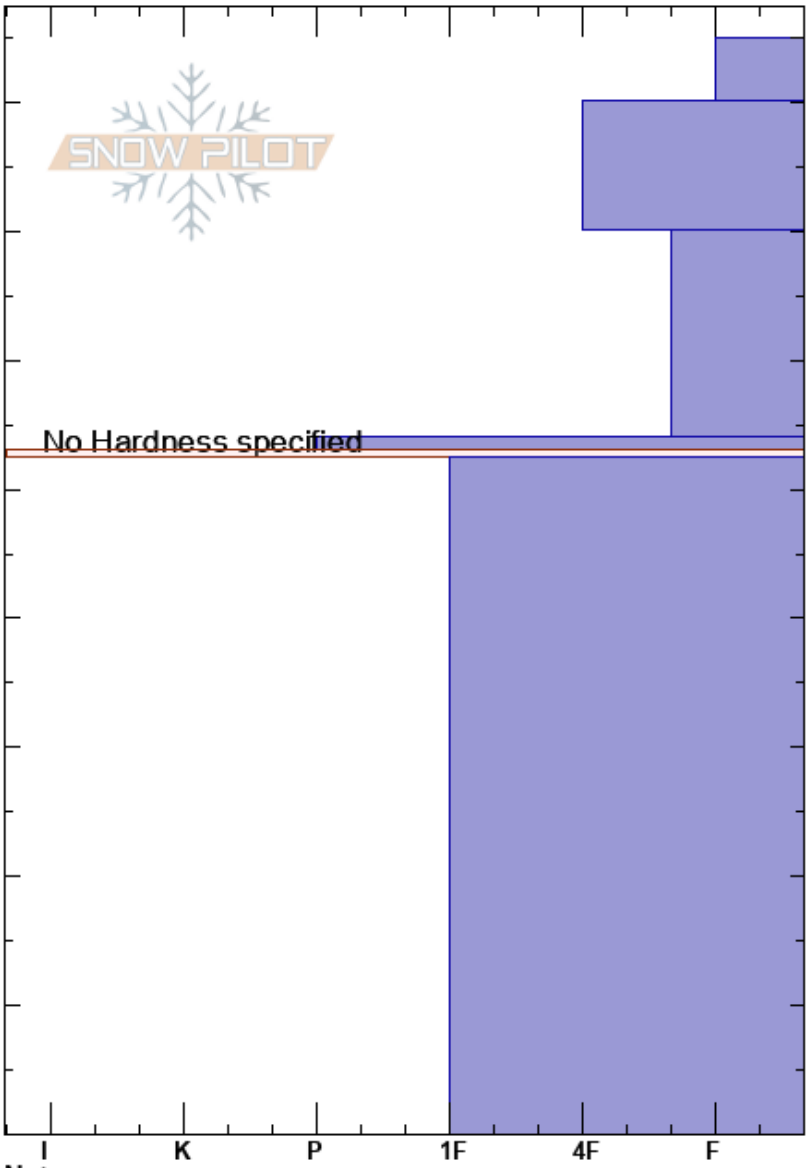

Dutchman's  
 Kachina Peaks  
 AZ  
 Elevation: 10570 ft  
 Aspect: 250°  
 Specifics:

Troy Marino  
 02/28/2021 - 12:30pm  
 Co-ord: 35.33913N, -111.69509W  
 Slope Angle: 22°  
 Wind Loading:

Stability:  
 Air Temperature:  
 Sky Cover:  
 Precipitation: S-1  
 Wind:

HS:85

Layer Notes:

Height (cm)	Crystal		$\rho$ kg/m <sup>3</sup>	Stability tests & Layer comments
	Form	Size		
85				
80				
70				
60	□			
55	■			
53	□			CT13, Q1 @53cm sudden collapse ECTN26 @53cm
50				
40				
30				
20				
10				
0				ECTX