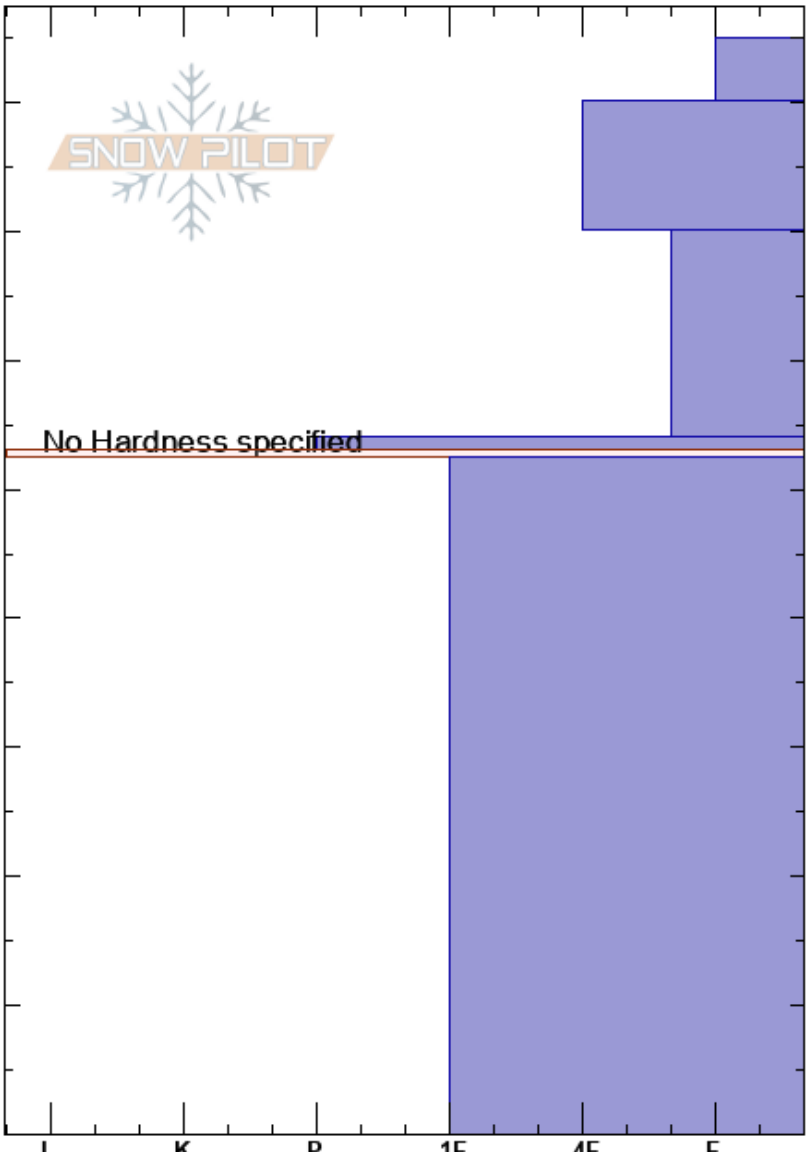

Dutchman's
Kachina Peaks
AZ
Elevation: 10570 ft
Aspect: 250°
Specifics:

Troy Marino
02/28/2021 - 12:30pm
Co-ord: 35.33913N, -111.69509W
Slope Angle: 22°
Wind Loading:

Stability:
Air Temperature:
Sky Cover:
Precipitation: S-1
Wind:
HS:85
Layer Notes:

No Hardness specified

Snow Depth (cm)	Crystal			ρ kg/m ³	Stability tests & Layer comments
	Form	Size	Moisture		
0 - 50					
50 - 53					
53 - 55	□				← CT13, Q1 @53cm sudden collapse ← ECTN26 @53cm
55 - 57	■				
57 - 60	□				
60 - 63					
63 - 85					