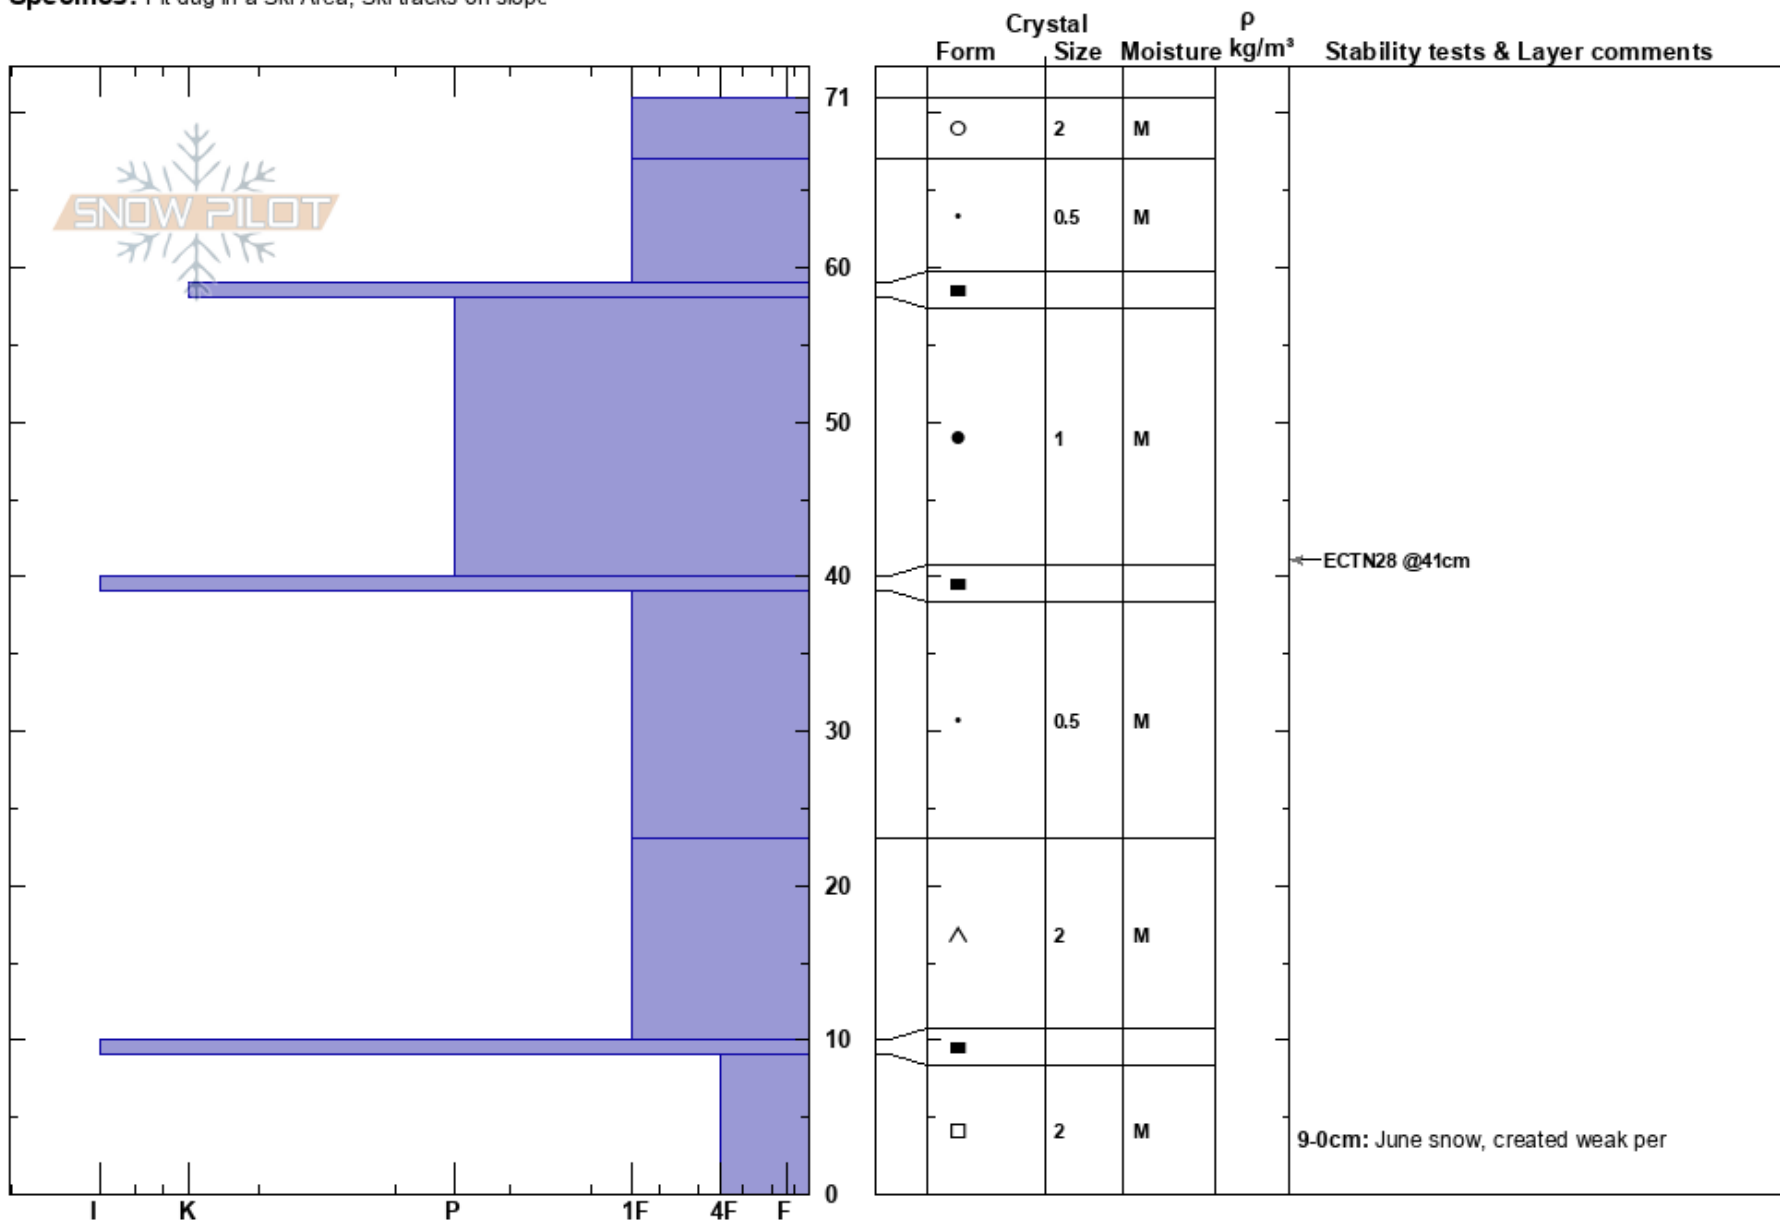

Main Basin  
 Craigieburn Range  
 New Zealand  
**Elevation:** 1700 m  
**Aspect:** E  
**Specifics:** Pit dug in a Ski Area; Ski tracks on slope

Hayden R  
 09/08/2017 - 14:30  
**Co-ord:**  
**Slope Angle:** 29°  
**Wind Loading:**

**Stability:**  
**Air Temperature:**  
**Sky Cover:** X  
**Precipitation:** RV  
**Wind:**

**HS:**71  
**Layer Notes:**  
 9-0cm: June snow, created weak per

Notes: