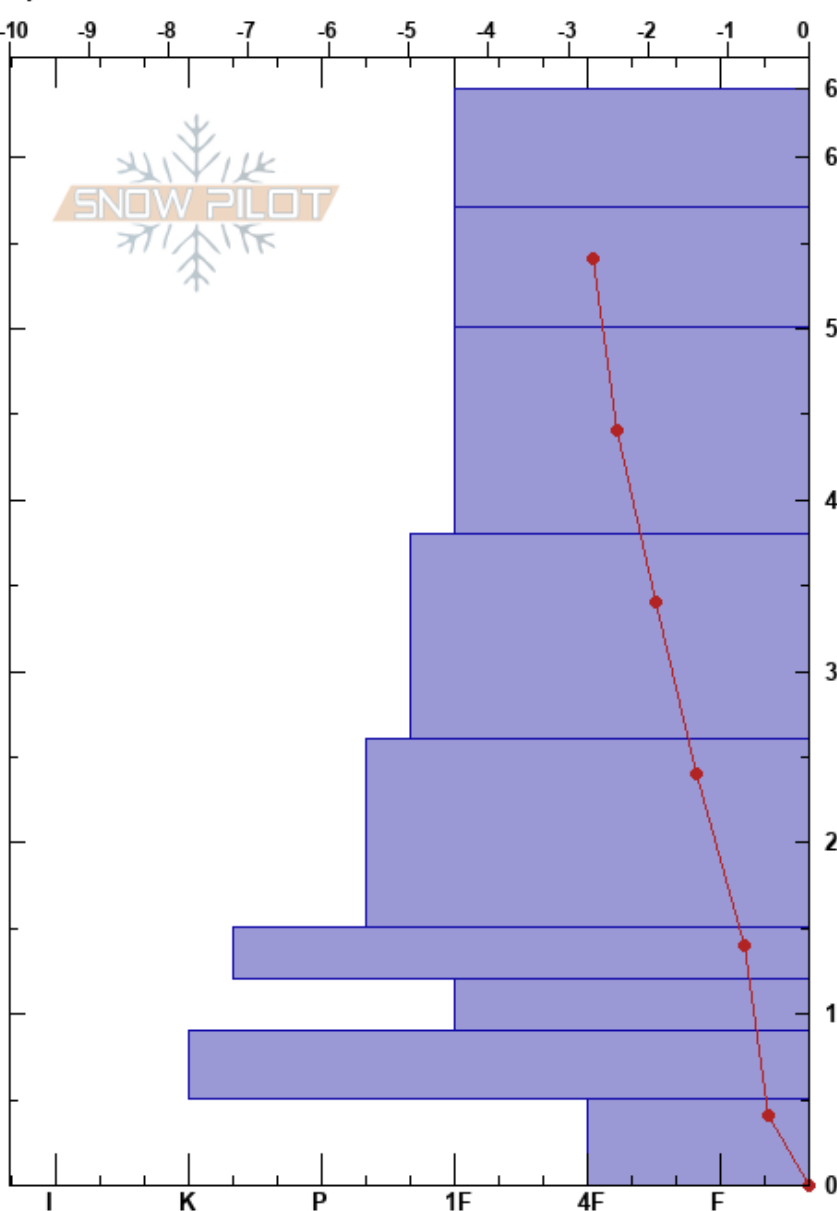

Leaper  
 Craigieburn Range  
 New Zealand  
 Elevation: 1899 m  
 Aspect: 90°

Porters Snow Safety  
 08/08/2017 - 12:00  
 Co-ord:  
 Slope Angle: 36°  
 Wind Loading:

Stability: **HS:64**  
 Air Temperature: 0.4°C PF:25 12-9cm: Problematic layer  
 Sky Cover: OVC  
 Precipitation: NO  
 Wind: NW Light Breeze

Specifics: Pit dug in a Ski Area; Pit is representative of backcountry

Form	Crystal		$\rho$ kg/m <sup>3</sup>	Stability tests & Layer comments
	Size	Moisture		
○	1	D-M		
⊗	1	D-M		
⊖	1	D		
⊖	2	D		
⊖	2	D		
■				← CT11, SC @12cm
A (□)	3	D		
■				
A (□)	5	D		