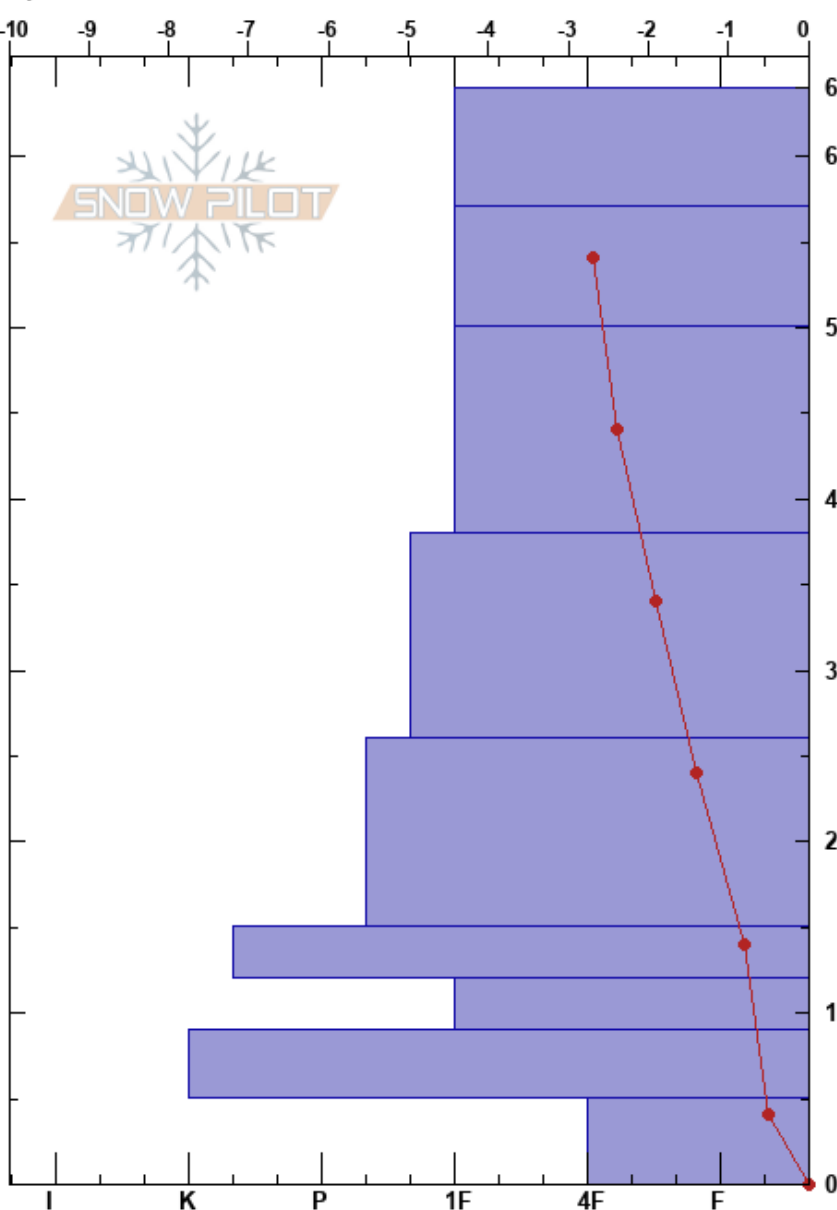

Leaper
 Craigieburn Range
 New Zealand
Elevation: 1899 m
Aspect: 90°

Porters Snow Safety
 08/08/2017 - 12:00
Co-ord:
Slope Angle: 36°
Wind Loading:

Stability:
Air Temperature: 0.4°C **PF:**25 **HS:**64 **Layer Notes:** 12-9cm: Problematic layer
Sky Cover: OVC
Precipitation: NO
Wind: NW Light Breeze

Specifics: Pit dug in a Ski Area; Pit is representative of backcountry

Form	Crystal		Moisture	ρ kg/m³	Stability tests & Layer comments
	Size				
○	1		D-M		
ϕ	1		D-M		
B	1		D		
B	2		D		
B	2		D		
■					← CT11, SC @12cm
A (□)	3		D		
■					
A (□)	5		D		