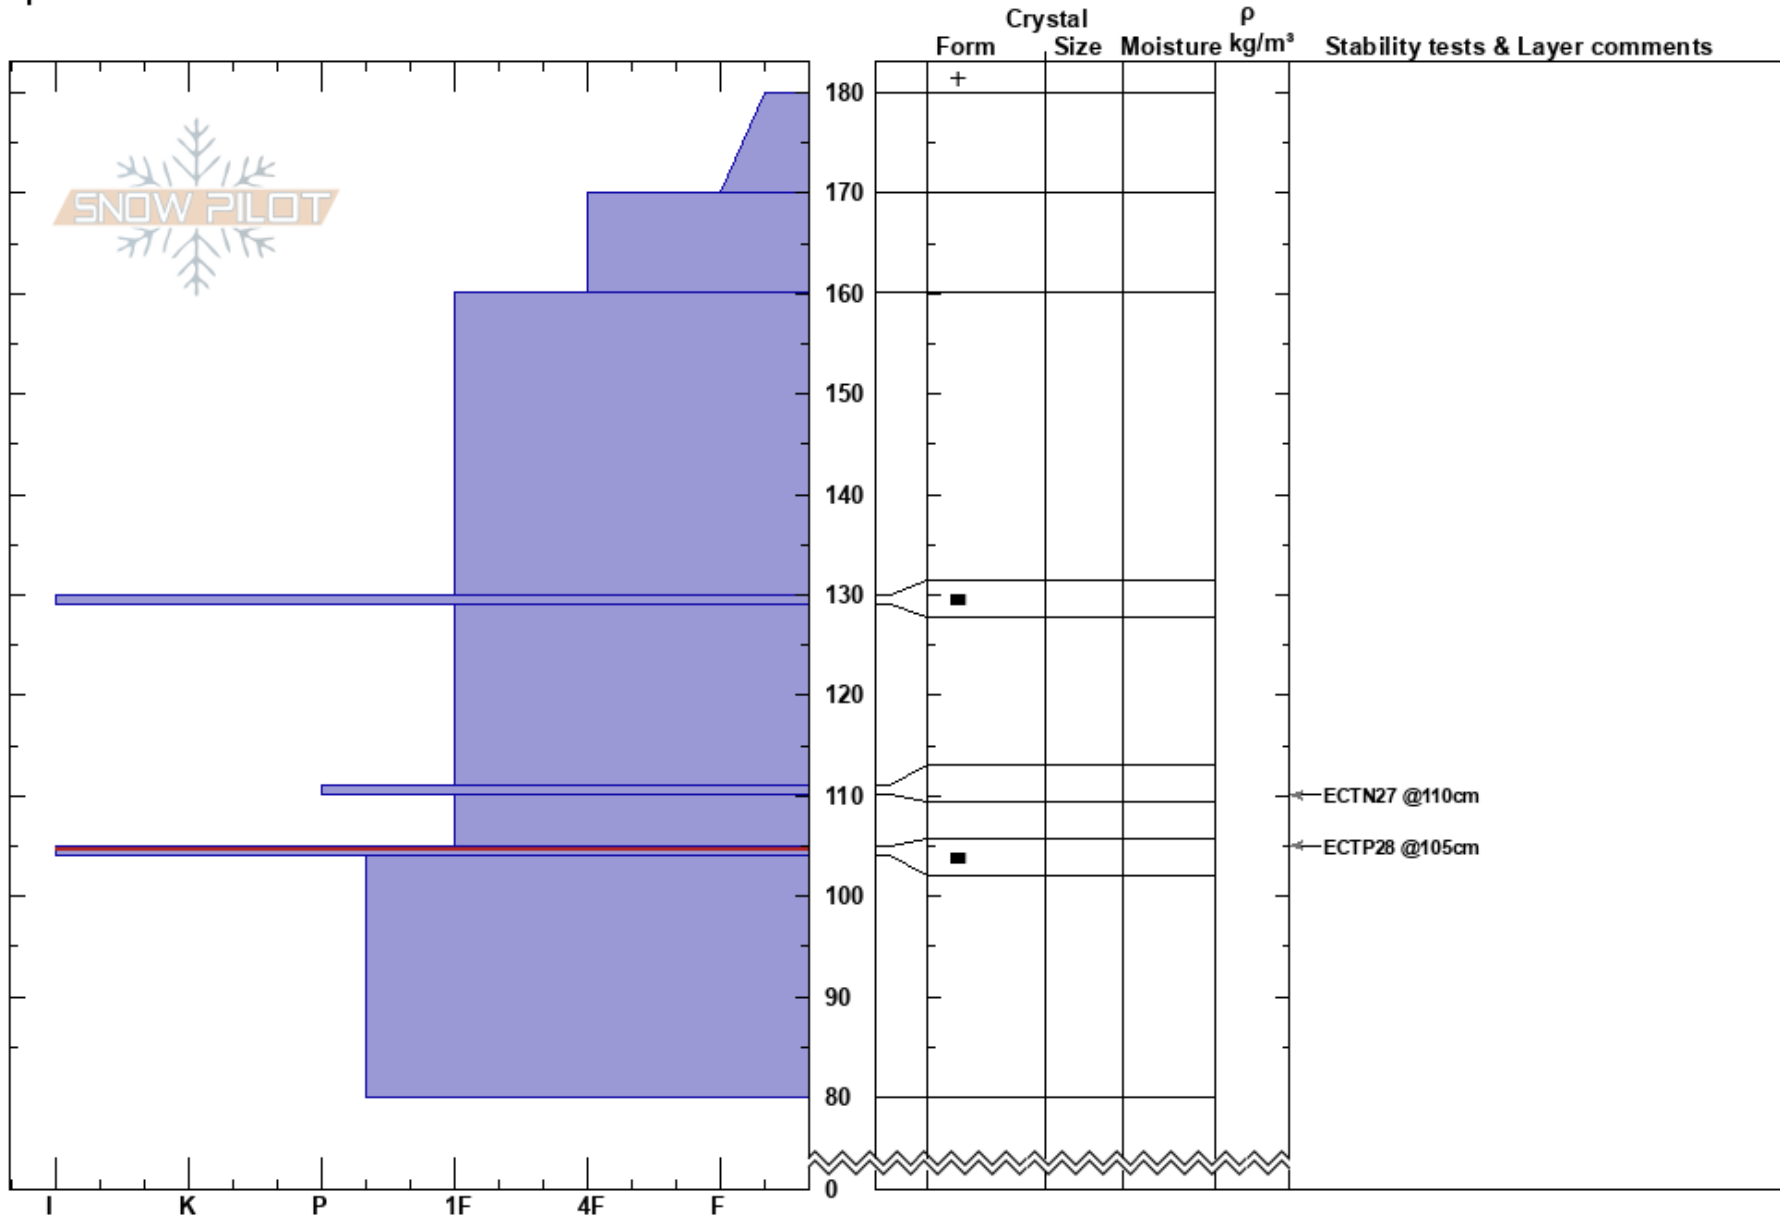

2/27/21 Surprise  
 Teton Range  
 WY  
 Elevation: 9479 ft  
 Aspect: 215°  
 Specifics:

Max Ritter  
 02/27/2021 - 12:00pm  
 Co-ord: 43.72750N, -110.77695W  
 Slope Angle: 20°  
 Wind Loading: previous

Stability:  
 Air Temperature:  
 Sky Cover: FEW  
 Precipitation: S-1  
 Wind: S Moderate

HS:180  
 Layer Notes:  
 105-104cm:Problematic layer

Notes: