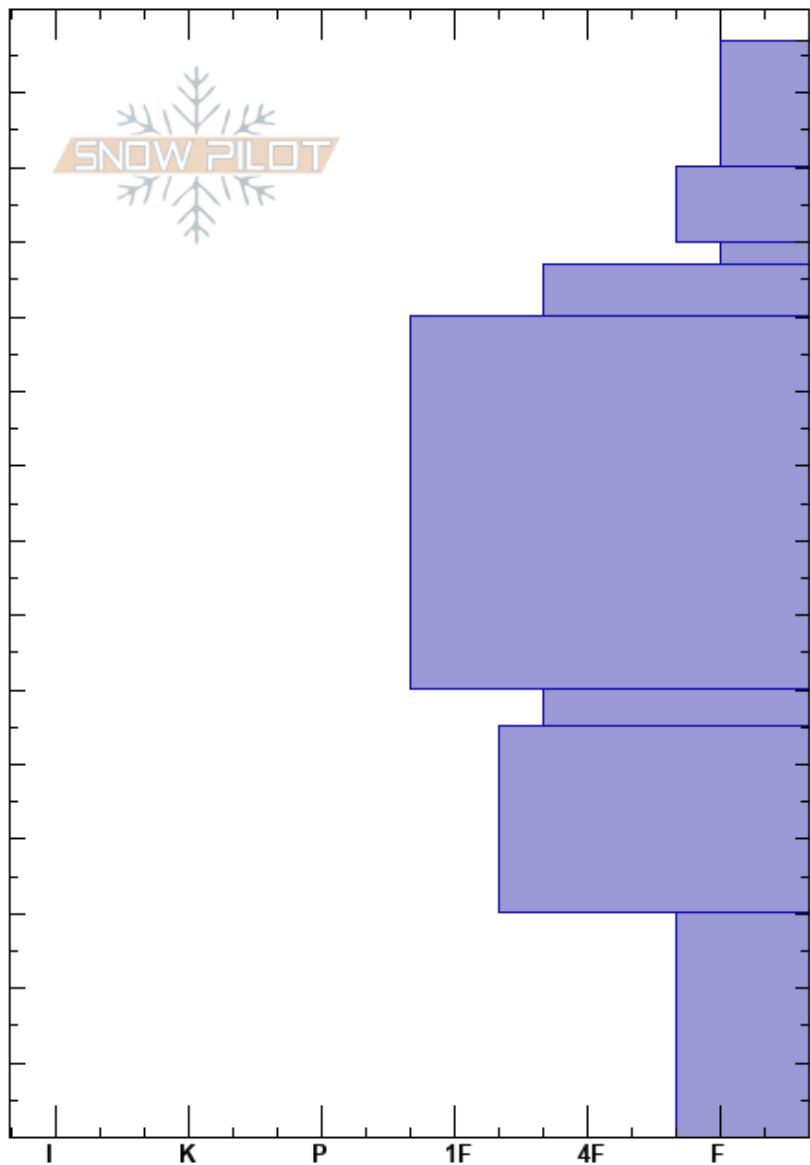

Mt Ellis SE of top
 Gallatin Range-N
 MT
 Elevation: 8110 ft
 Aspect: 66°
 Specifics:

Alex Marienthal
 02/27/2021 - 12:15am
 Co-ord: 45.57687N, -110.95295W
 Slope Angle: 28°
 Wind Loading: previous

Stability: Fair
 Air Temperature: HS:147
 Sky Cover: SCT
 Precipitation: S-1
 Wind: Calm
 PF:35 30-0cm: Problematic layer
 PS:20

Elevation (ft)	Crystal		Moisture	ρ kg/m ³	Stability tests & Layer comments
	Form	Size			
147					
140	+				
130	/				
120	□	1			
110	/ (●)				
100					
90					
80	⊖	0.5-1			
70					
60	□	1-2			
50					
40	□	1-2			
30					
20	^	4-6			← ECTP27 @30cm ← ECTP29 @30cm ← PST55/120 (End) @20cm ← PST40/120 (End) @20cm
10					
0					← ECTX ECTP38 @ 30cm