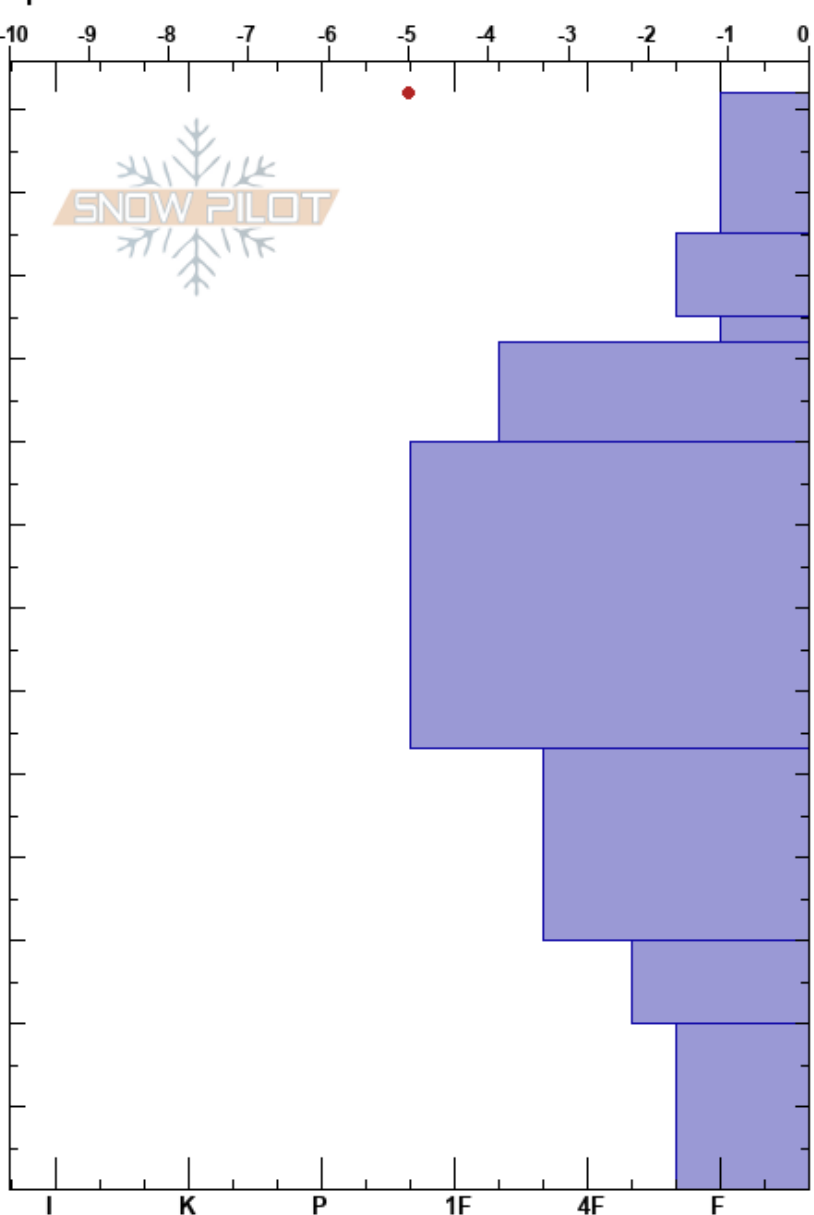

Mt Ellis N Ridge
 Gallatin Range-N
 MT
 Elevation: 7760 ft
 Aspect: 70°
 Specifics:

Alex Marienthal
 02/27/2021 - 9:35am
 Co-ord: 45.58451N, -110.95823W
 Slope Angle: 25°
 Wind Loading: previous

Stability: Fair
 Air Temperature: -7°C
 Sky Cover: SCT
 Precipitation: NO
 Wind: Calm
 HS:132
 PF:35
 PS:20
 20-0cm: Problematic layer

Height (cm)	Crystal		Moisture	ρ kg/m ³	Stability tests & Layer comments
	Form	Size			
132					
120	*	0.5-1			
110	/				
105	□	0.5			← ECTN8 @105cm
100	/ (●)	0.3-0.5			
90					
80					
70	⊖	0.3-0.5			
60					
50					
40	□	1-2			
30					
25	□	2			
20					← ECTP27 @20cm ← PST30/120 (End) @20cm ← PST27/120 (End) @20cm
10	^	4-6			
0					← ECTX ECTP 32&38 @ 20