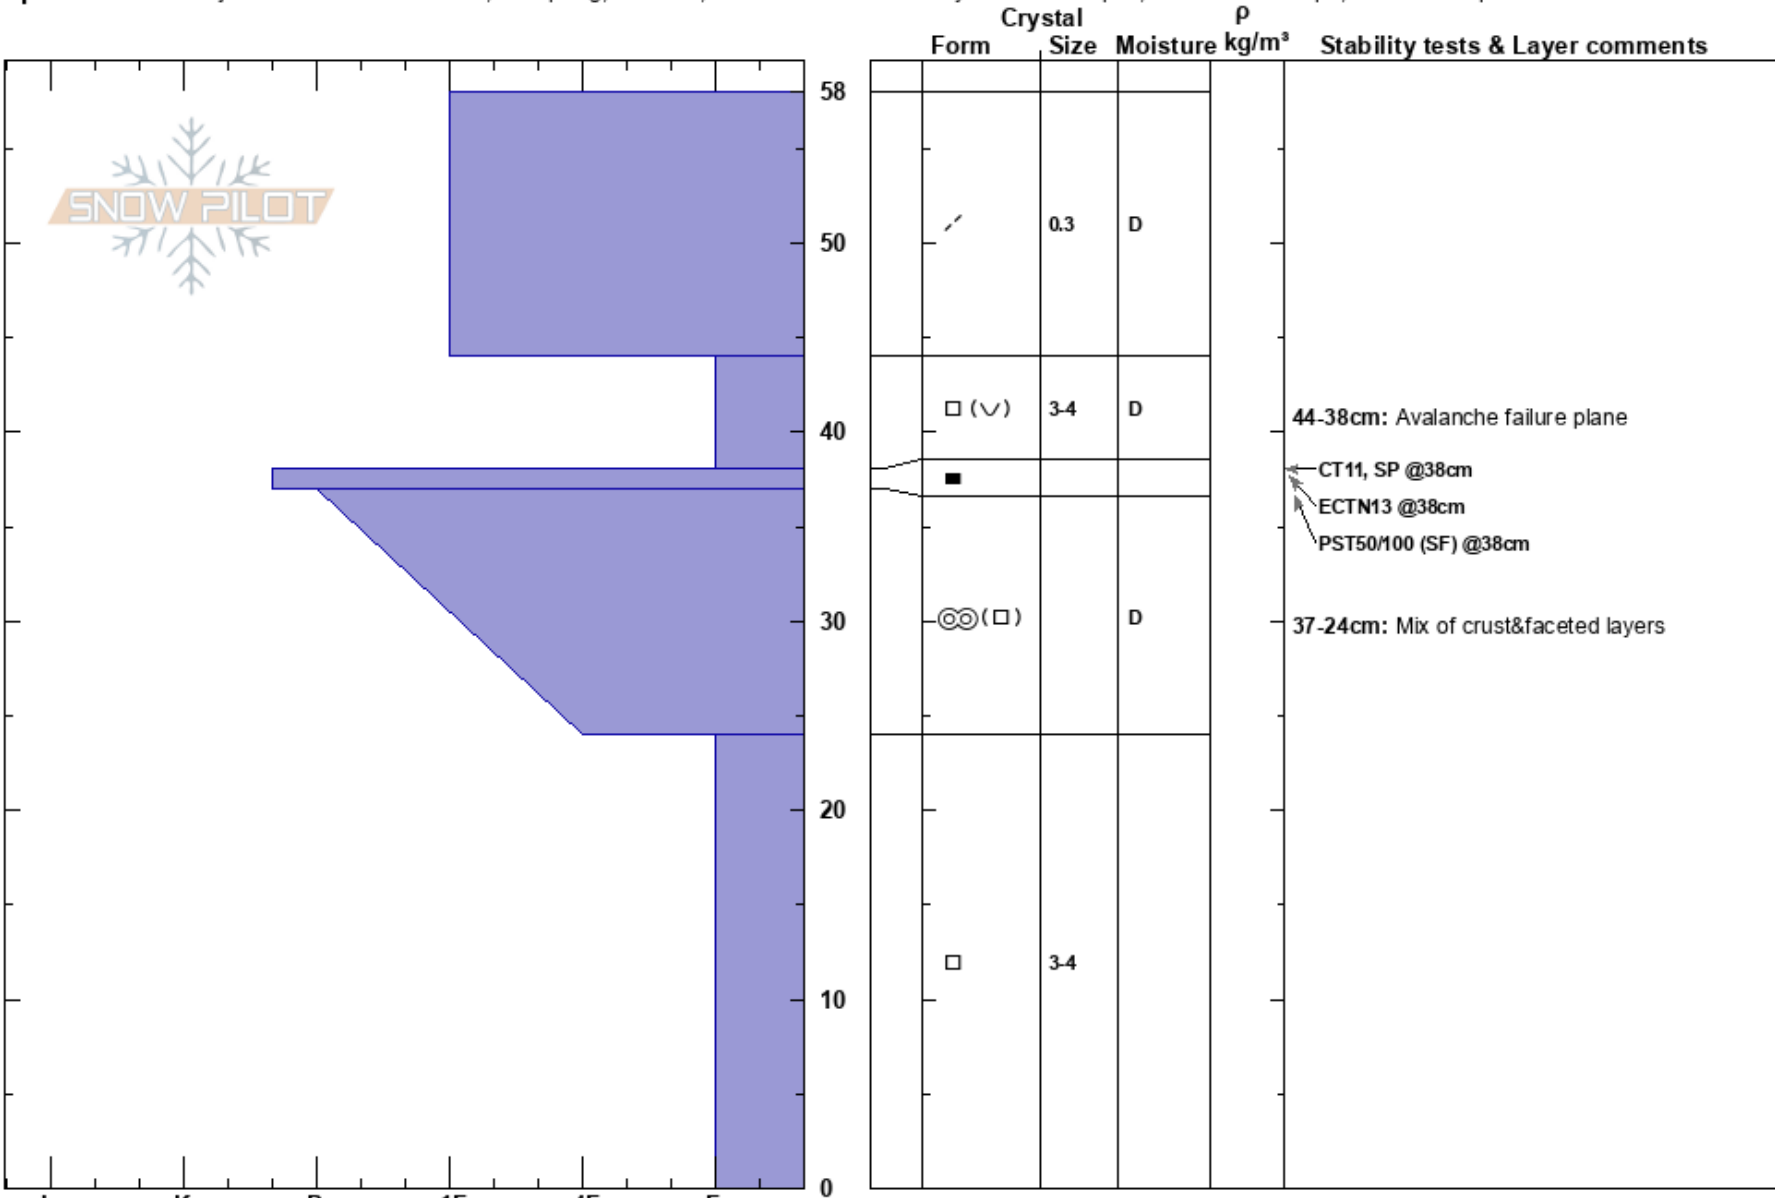

44-38cm: Problematic layer

37-24cm: Mix of crust&faceted layers

Finland

Elevation: 420 m

Aspect:

Specifics: Pit is adjacent to avalanche: crown; Collapsing, localized; Recent avalanche activity on similar slopes; Ski tracks on slope; We skied slope

Notes: Fracture line profile S side of the avalanche next to the crown. At profile site the HS was lower than at the crown. Crown height 40-135cm. Sa type S avalanche from previous day. Recent wind load followed by rapid warming yesterday. Size 2. 80m wide, 100m long. Failure plane FC (possible SH from last week).