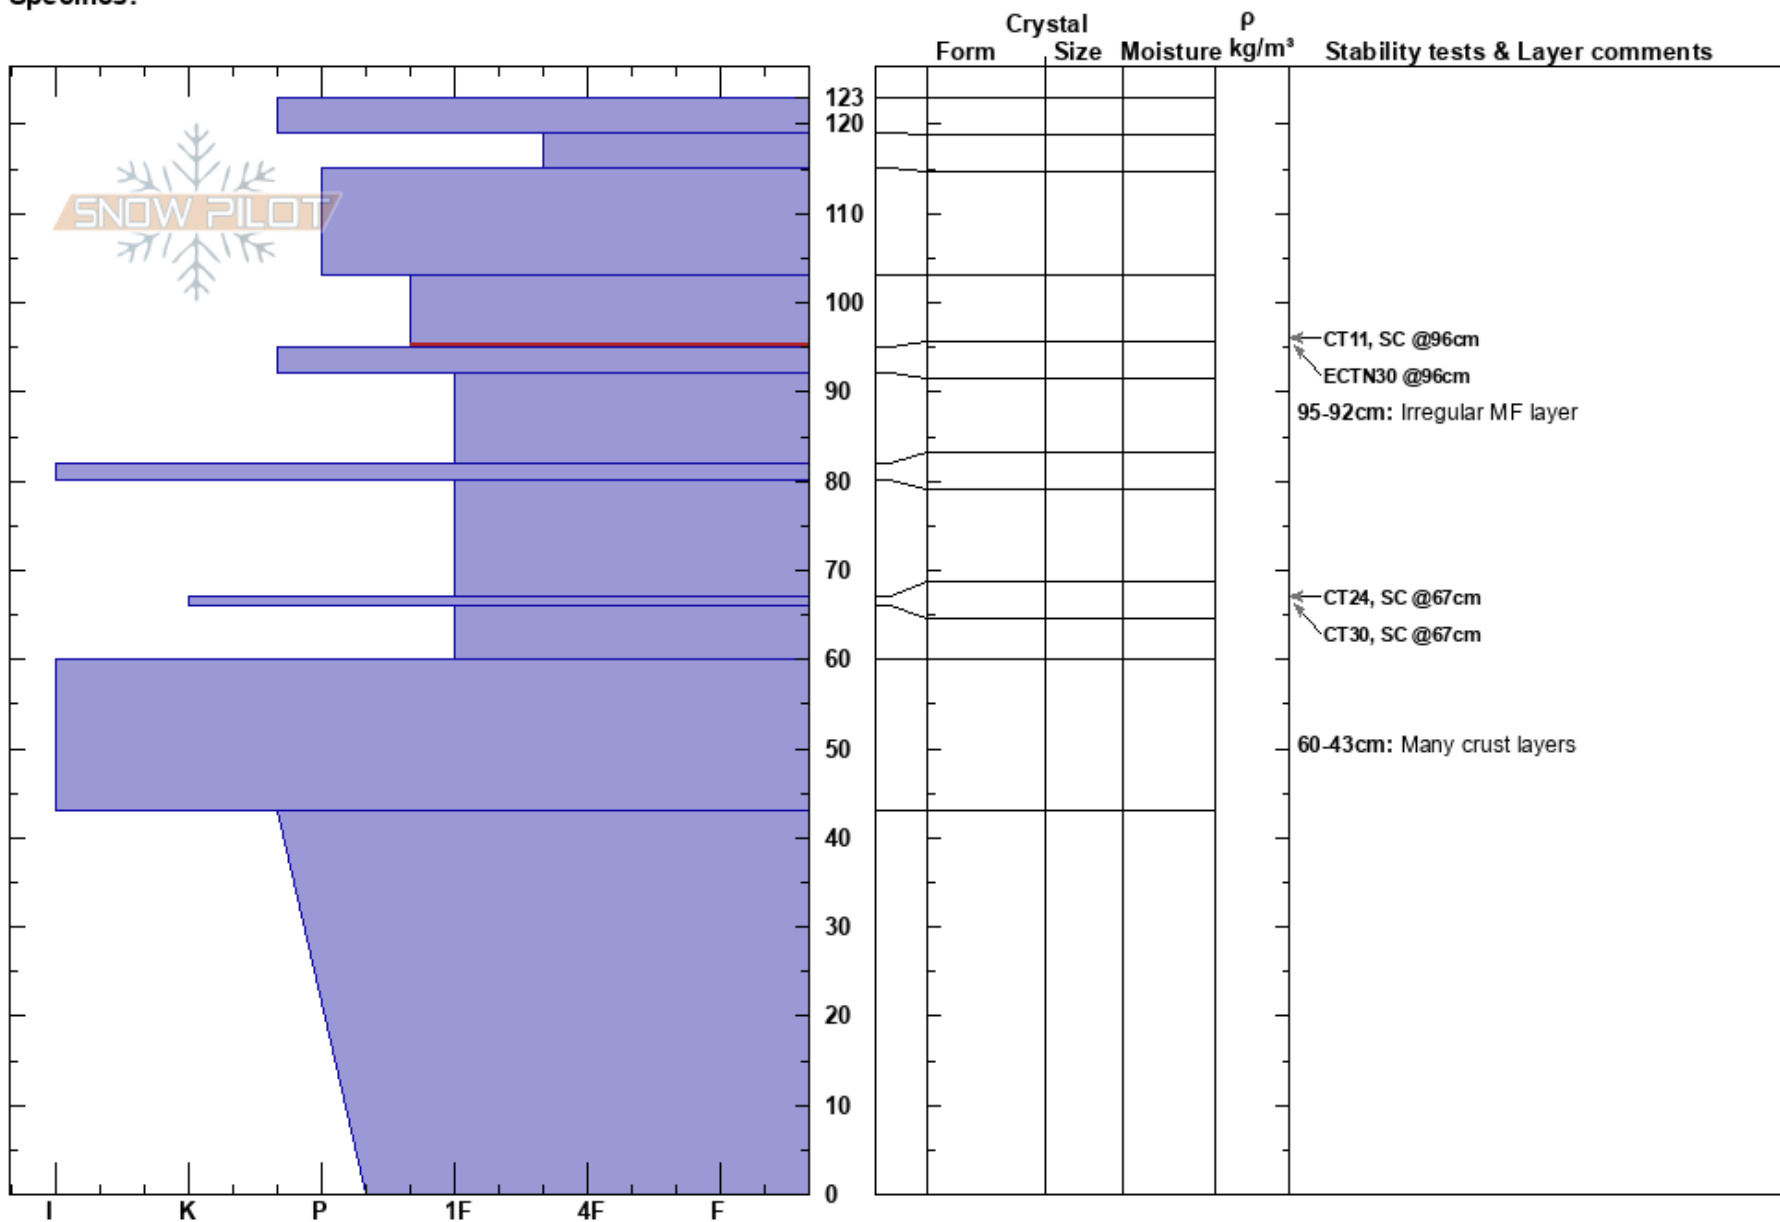

Eagle's Nest  
 Remarkables Range  
 New Zealand  
**Elevation:** 1920 m  
**Aspect:** S  
**Specifics:**

Remarks Snow Safety  
 01/08/2017 - 13:30  
**Co-ord:** -45.05034S, 168.82583E  
**Slope Angle:** 32°  
**Wind Loading:**

**Stability:**  
**Air Temperature:**  
**Sky Cover:** SCT  
**Precipitation:** NO  
**Wind:** Calm

**HS:**123  
**PF:**20  
**Layer Notes:**  
 103-95cm: Problematic layer  
 95-92cm: Irregular MF layer  
 60-43cm: Many crust layers

**Notes:** Surface= 2mm SH. Pit dug by Irene Henninger