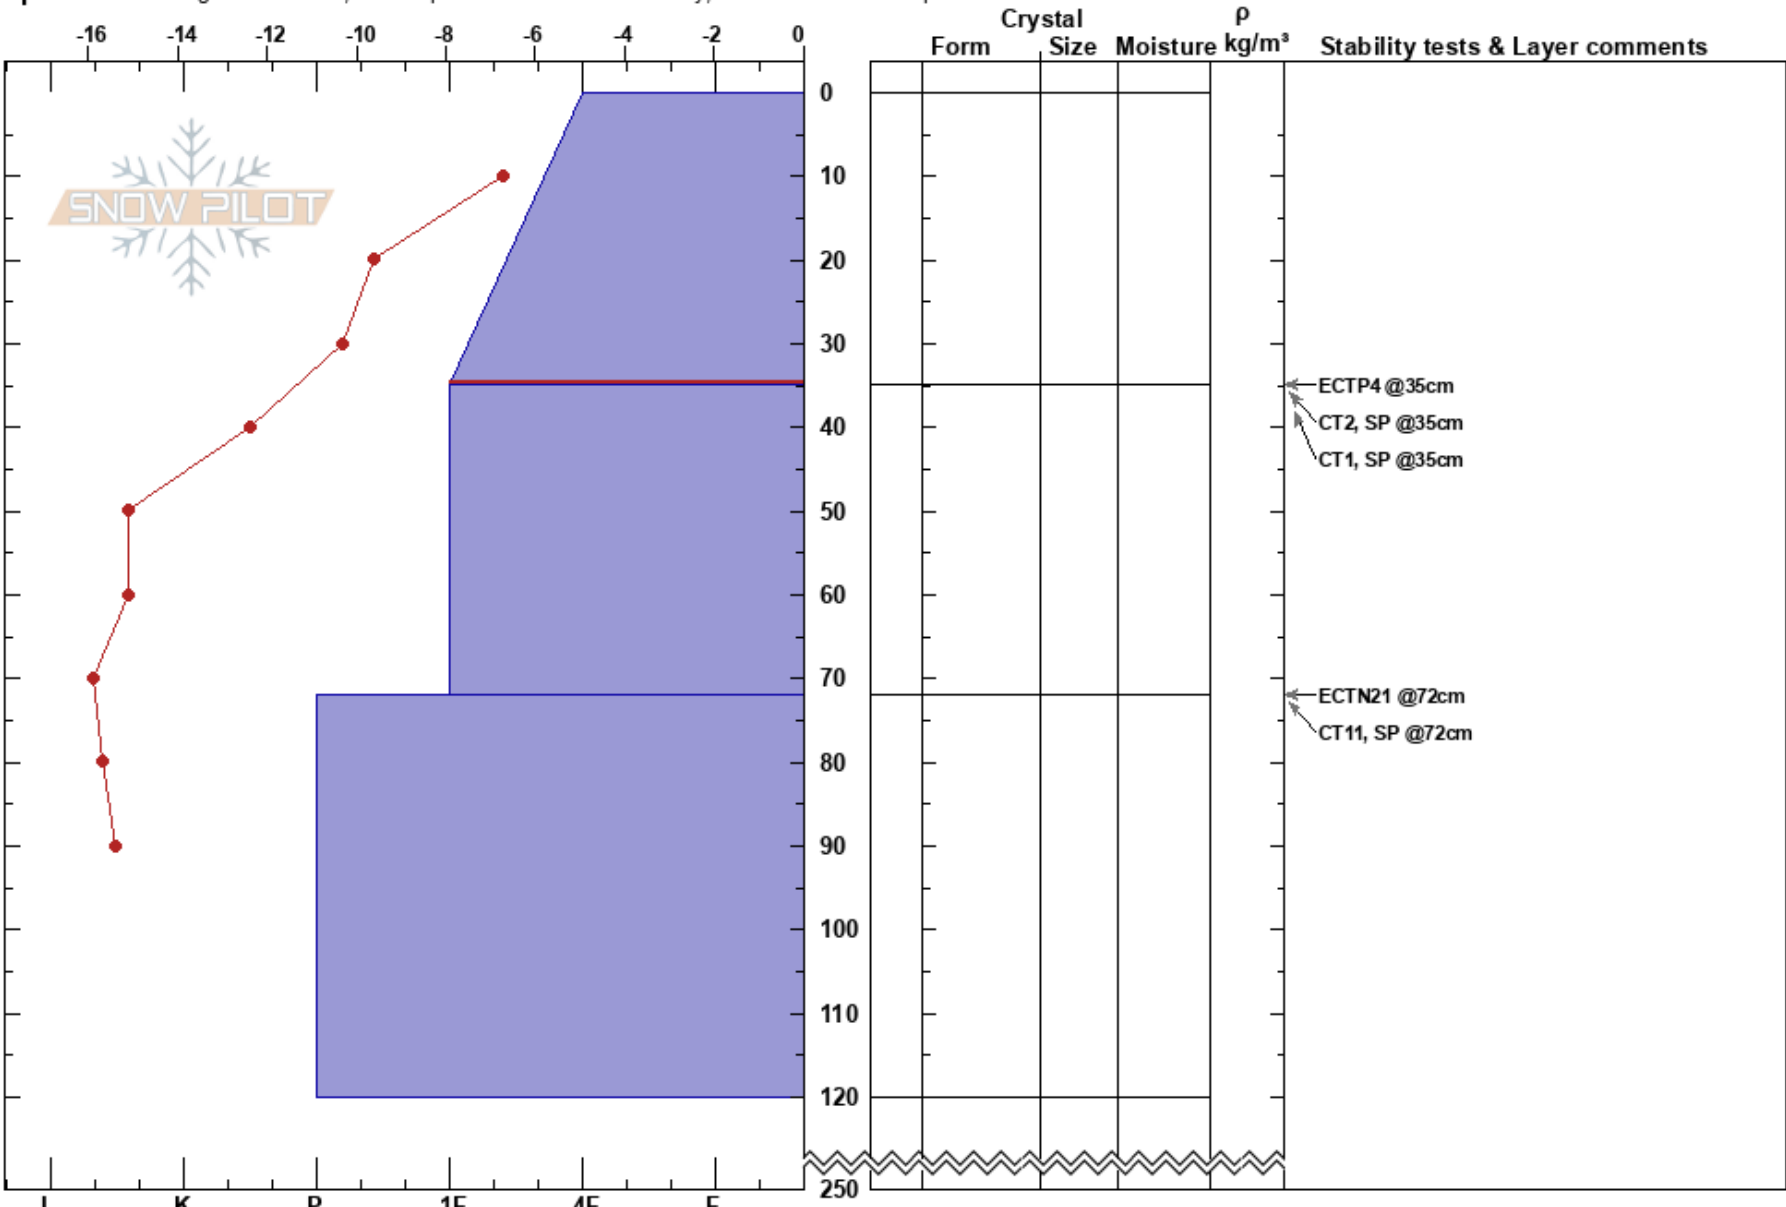

0-35cm: Problematic layer

Finland

Co-ord: 67.58934N, 24.24157E

Sky Cover: SCT

Elevation: 437 m

Slope Angle:

Precipitation: NO

Aspect: NW

Wind Loading: yes

Wind: S Light Breeze

Specifics: Pit dug in a Ski Area; Pit is representative of backcountry; We snowmobiled slope

Notes: Pehmennyt tuiskumipatja kuin juoksuhiekkaa.